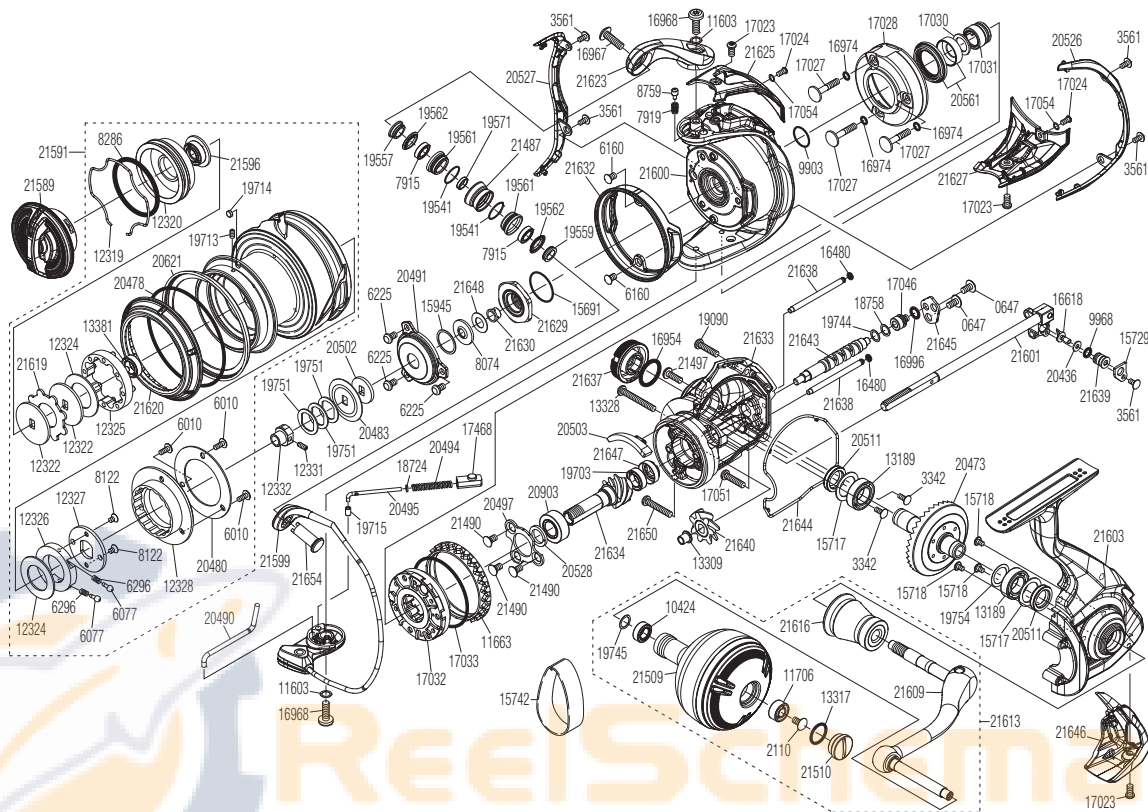

SHIMANO

TWIN POWER SA-RB

TP-SW5000HG

Please note that the number of adjusting washers may not always be the same as shown in the exploded views.

(51SF41K053X)

Please note that your actions take full responsibility when you take it apart.