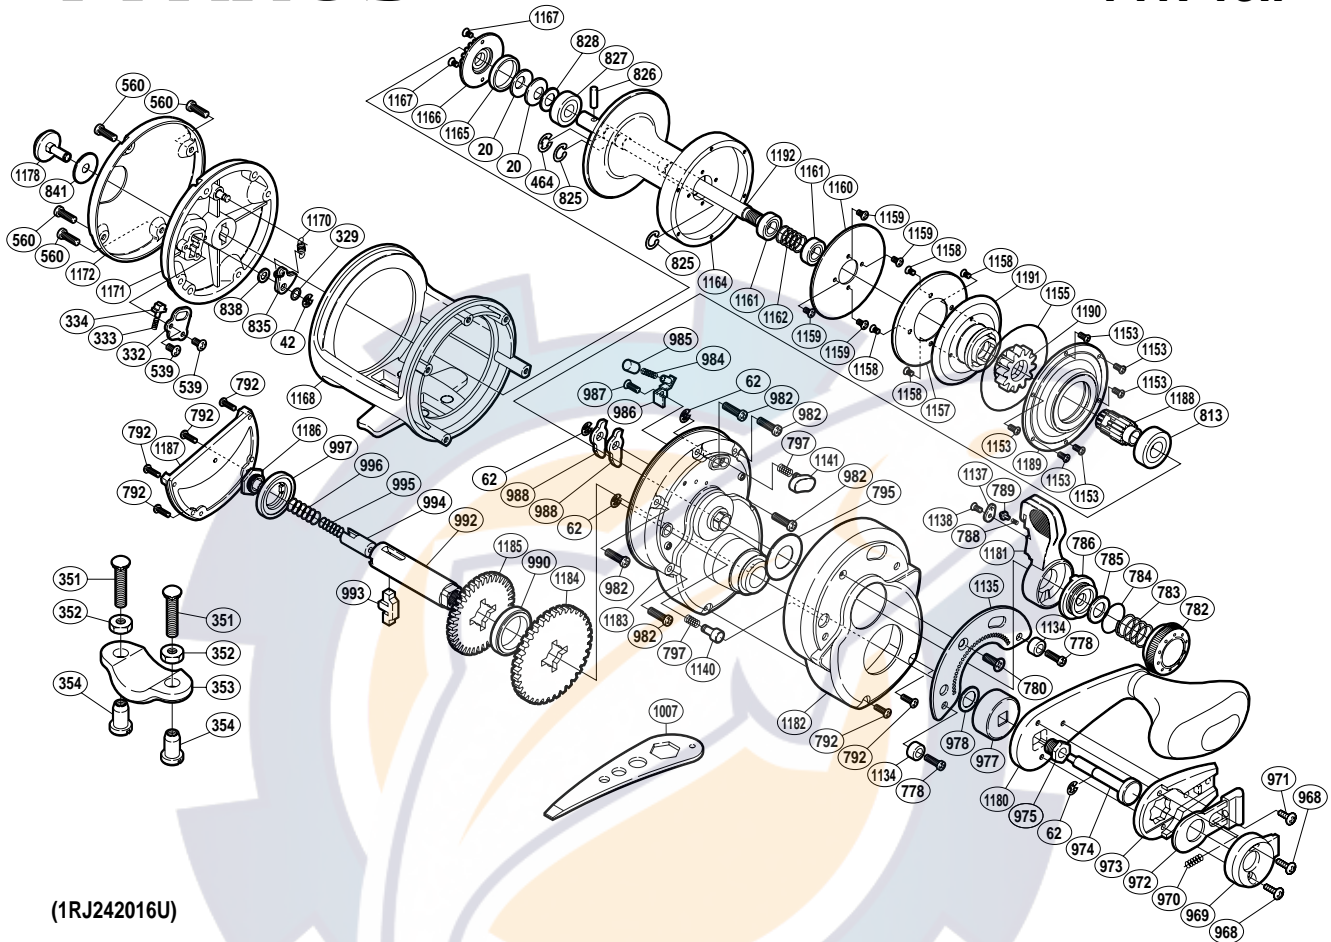

SHIMANO

TYRNOS A-RB

TYR-16II

(1RJ242016U)

Part No.	Description	Part No.	Description	Part No.	Description
TGT0020	Coned Disc Spring	TGT0970	Slide Plate Spring	TGT1160	Drag Washer
TGT0042	E Lock	TGT0971	Screw	TGT1161	Ball Bearing
TGT0062	E Lock	TGT0972	Slide Plate	TGT1162	Pressure Release Spring
TGT0329	Spacer	TGT0973	Handle Bolt Plate	TGT1164	Spool
TGT0332	Click Spring Retainer	TGT0974	Push Low Button Shaft	TGT1165	Click Gear Spacer
TGT0333	Click Spring	TGT0975	Handle Bolt	TGT1166	Click Gear
TGT0334	Click Spring Holder	TGT0977	Drive Shaft Shield	TGT1167	Screw
TGT0464	E Lock	TGT0978	Washer	TGT1168	One-Piece Frame
TGT0539	Screw	TGT0982	Screw	TGT1170	Click Pawl Spring
TGT0560	Screw	TGT0984	Dog Spring	TGT1171	Left Side Plate
TGT0778	Screw	TGT0985	Dog Spring Guide	TGT1172	Left Side Plate Cover
TGT0780	Screw	TGT0986	Guard Against Dog	TGT1178	Click Button
TGT0782	Pre-Program Dial	TGT0987	Screw	TGT1180	Handle
TGT0783	Dial Spring	TGT0988	Dog	TGT1181	Drag Control Lever
TGT0784	O Ring	TGT0990	Friction Washer	TGT1182	Right Side Plate Cover
TGT0785	Drag Cam Washer	TGT0992	Drive Shaft	TGT1183	Right Side Plate
TGT0786	Lever Shaft Body	TGT0993	Gear Select Cross Bar	TGT1184	Drive Gear A
TGT0788	Lever Click Shoe	TGT0994	Cross Bar Stop	TGT1185	Drive Gear B
TGT0789	Lever Click	TGT0995	Drive Shaft Spring B	TGT1186	Drive Shaft Screw
TGT0792	Screw	TGT0996	Drive Shaft Spring	TGT1187	Right Side Seal
TGT0795	Lever Thrust Ring	TGT0997	Friction Washer	TGT1188	Pinion Gear A
TGT0797	Pressure Spring	TGT1134	Screw Shield	TGT1189	Cooling Shield
TGT0813	Ball Bearing	TGT1135	Lever Quadrant	TGT1190	Pinion Gear B
TGT0825	C Lock	TGT1137	Lever Click Cover	TGT1191	Pinion Guard
TGT0826	Cross Pin	TGT1138	Screw	TGT1192	Spool Shaft
TGT0827	Ball Bearing	TGT1140	Free Spool Detent		
TGT0828	Bearing Thrust Washer	TGT1141	Strike Stop	TGT0351	Rod Clamp Bolt (accessory)
TGT0835	Click Pawl	TGT1153	Screw	TGT0352	Rod Clamp Nut B (accessory)
TGT0838	Spacer	TGT1155	O Ring	TGT0353	Rod Clamp (accessory)
TGT0841	Click Button Spacer	TGT1157	Drag Plate	TGT0354	Rod Clamp Nut A (accessory)
TGT0968	Screw	TGT1158	Screw		
TGT0969	Push Button Shield	TGT1159	Screw	TGT1007	Wrench (accessory)