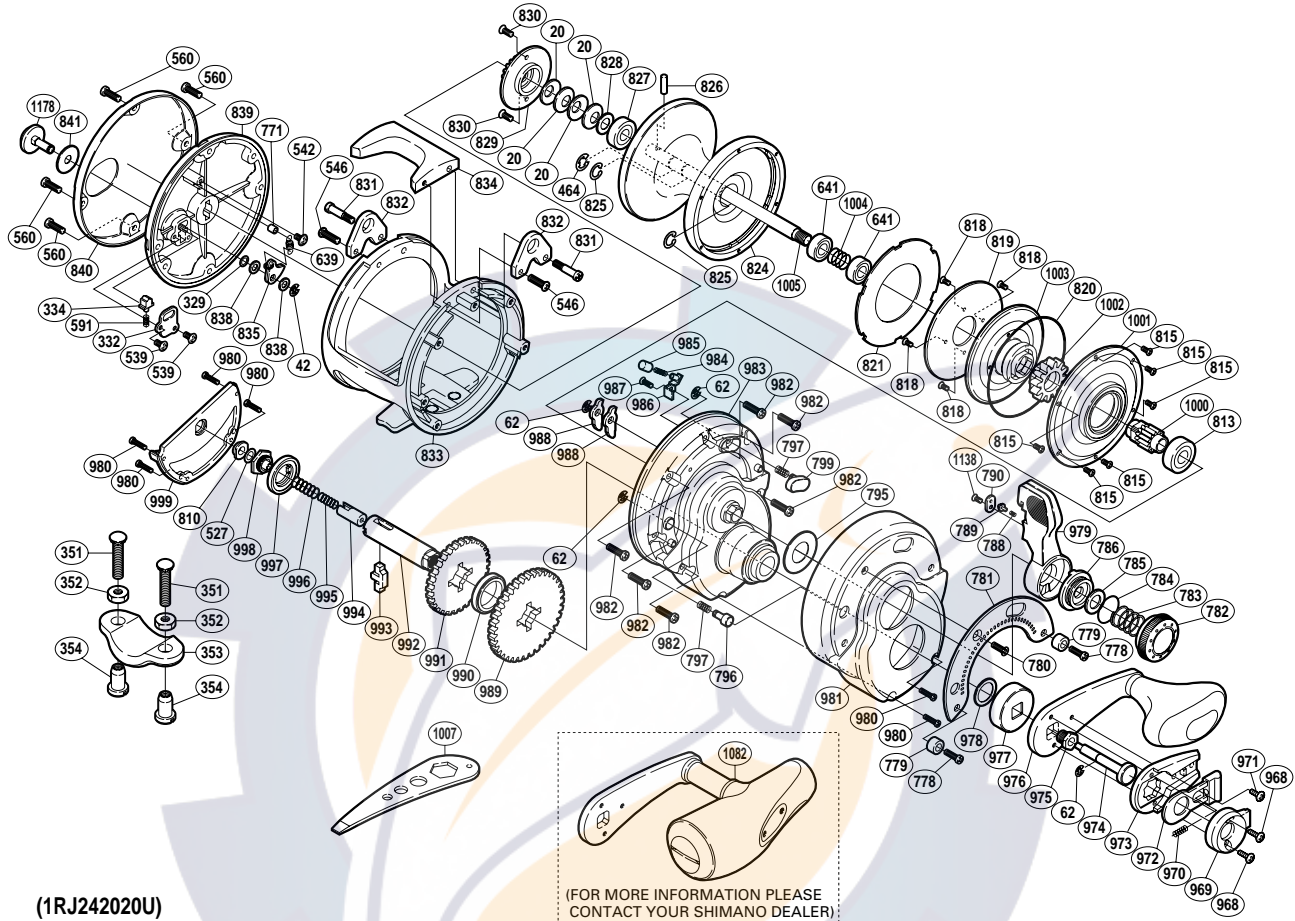

## TYR-20II

(1R242020U)

Part No.	Description	Part No.	Description	Part No.	Description
TGT0020	Coned Disc Spring	TGT0818	Screw	TGT0983	Right Side Plate
TGT0042	E Lock	TGT0819	Drag Plate	TGT0984	Dog Spring
TGT0062	E Lock	TGT0820	O Ring	TGT0985	Dog Spring Guide
TGT0329	Spacer	TGT0821	Drag Washer	TGT0986	Guard Against Dog
TGT0332	Click Spring Retainer	TGT0824	Spool	TGT0987	Screw
TGT0334	Click Spring Holder	TGT0825	C Lock	TGT0988	Dog
TGT0464	E Lock	TGT0826	Cross Pin	TGT0989	Drive Gear A
TGT0527	Spacer	TGT0827	Ball Bearing	TGT0990	Friction Washer
TGT0539	Screw	TGT0828	Bearing Thrust Washer	TGT0991	Drive Gear B
TGT0542	Screw	TGT0829	Click Gear	TGT0992	Drive Shaft
TGT0546	Screw	TGT0830	Screw	TGT0993	Gear Select Cross Bar
TGT0560	Screw	TGT0831	Harness Lug Screw	TGT0994	Cross Bar Stop
TGT0591	Click Spring	TGT0832	Harness Lug	TGT0995	Drive Shaft Spring B
TGT0639	Click Pawl Spring	TGT0833	One-Piece Frame	TGT0996	Drive Shaft Spring
TGT0641	Ball Bearing	TGT0834	Cross Bar	TGT0997	Friction Washer
TGT0771	Click Pawl Spring Boss Ring	TGT0835	Click Pawl	TGT0998	Drive Shaft Screw
TGT0778	Screw	TGT0838	Spacer	TGT0999	Right Side Seal
TGT0779	Screw Shield	TGT0839	Left Side Plate	TGT1000	Pinion Gear A
TGT0780	Screw	TGT0840	Left Side Plate Cover	TGT1001	Cooling Shield
TGT0781	Lever Quadrant	TGT0841	Click Button Spacer	TGT1002	Pinion Gear B
TGT0782	Pre-Program Dial	TGT0968	Screw	TGT1003	Pinion Guard
TGT0783	Dial Spring	TGT0969	Push Button Shield	TGT1004	Pressure Release Spring
TGT0784	O Ring	TGT0970	Slide Plate Spring	TGT1005	Spool Shaft
TGT0785	Washer	TGT0971	Screw	TGT1138	Screw
TGT0786	Lever Shaft Body	TGT0972	Slide Plate	TGT1178	Click Button
TGT0788	Lever Click Shoe	TGT0973	Handle Bolt Plate		
TGT0789	Lever Click	TGT0974	Push Low Button Shaft	TGT0351	Rod Clamp Bolt (accessory)
TGT0790	Lever Click Cover	TGT0975	Handle Bolt	TGT0352	Rod Clamp Nut B (accessory)
TGT0795	Lever Thrust Ring	TGT0976	Handle	TGT0353	Rod Clamp (accessory)
TGT0796	Free Spool Detent	TGT0977	Drive Shaft Shield	TGT0354	Rod Clamp Nut A (accessory)
TGT0797	Pressure Spring	TGT0978	Washer		
TGT0799	Strike Stop	TGT0979	Drag Control Lever	TGT1007	Wrench (accessory)
TGT0810	Drive Shaft Bushing	TGT0980	Screw		
TGT0813	Ball Bearing	TGT0981	Right Side Plate Cover		
TGT0815	Screw	TGT0982	Screw	TGT1082	Harness Fishing Accessory Handle