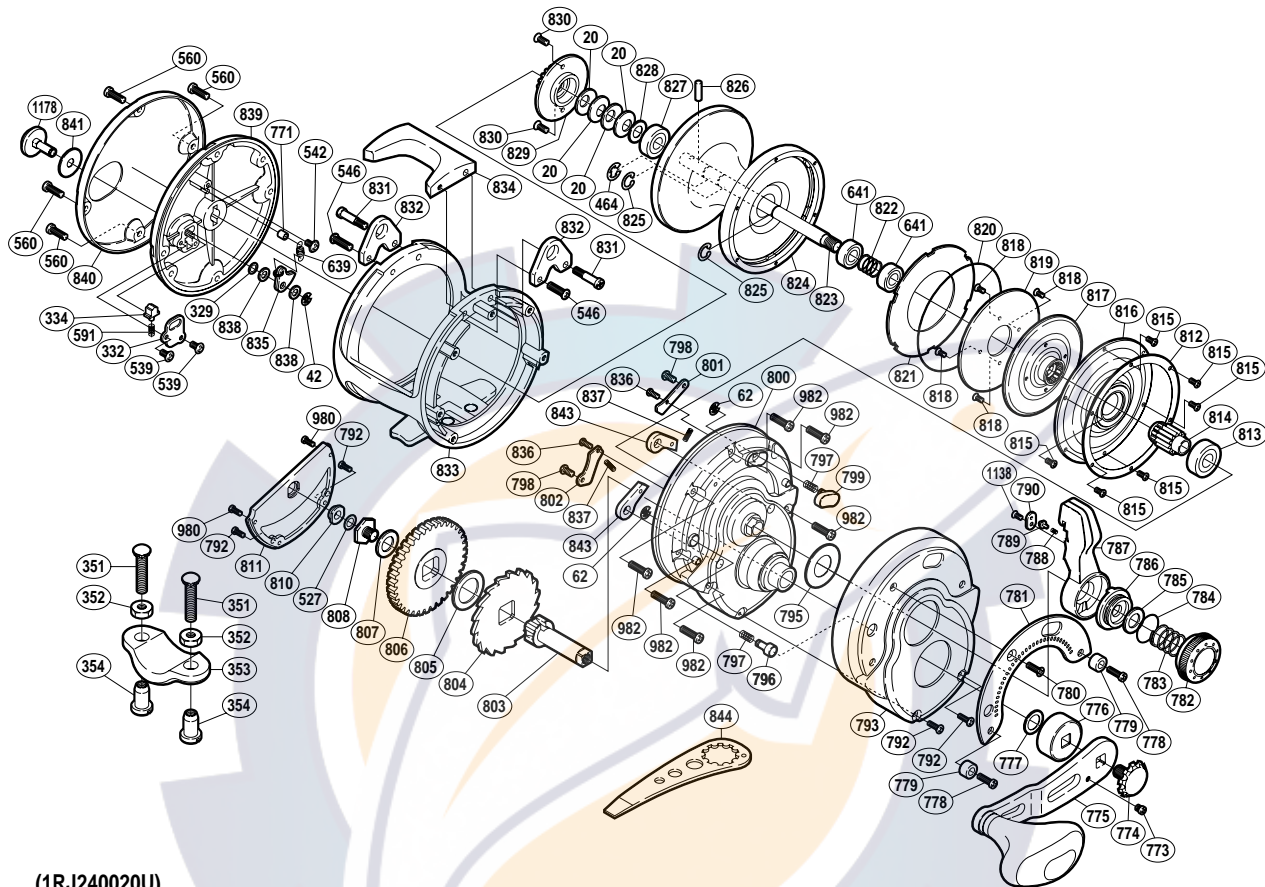

SHIMANO

TYRNOS A-RB

TYR-20

(1R240020U)

Part No.	Description	Part No.	Description	Part No.	Description
TGT0020	Coned Disc Spring	TGT0789	Lever Click	TGT0824	Spool
TGT0042	E Lock	TGT0790	Lever Click Cover	TGT0825	C Lock
TGT0062	E Lock	TGT0792	Screw	TGT0826	Cross Pin
TGT0329	Spacer	TGT0793	Right Side Plate Cover	TGT0827	Ball Bearing
TGT0332	Click Spring Retainer	TGT0795	Lever Thrust Ring	TGT0828	Bearing Thrust Washer
TGT0334	Click Spring Holder	TGT0796	Free Spool Detent	TGT0829	Click Gear
TGT0464	E Lock	TGT0797	Pressure Spring	TGT0830	Screw
TGT0527	Spacer	TGT0798	Screw	TGT0831	Harness Lug Screw
TGT0539	Screw	TGT0799	Strike Stop	TGT0832	Harness Lug
TGT0542	Screw	TGT0800	Right Side Plate	TGT0833	One-Piece Frame
TGT0546	Screw	TGT0801	Anti-Reverse Pawl Keeper A	TGT0834	Cross Bar
TGT0560	Screw	TGT0802	Anti-Reverse Pawl Keeper B	TGT0835	Click Pawl
TGT0591	Click Spring	TGT0803	Drive Shaft	TGT0836	Screw
TGT0639	Click Pawl Spring	TGT0804	Anti-Reverse Ratchet	TGT0837	Anti-Reverse Pawl Spring
TGT0641	Ball Bearing	TGT0805	Anti-Reverse Ratchet Spacer	TGT0838	Spacer
TGT0771	Click Pawl Spring Boss Ring	TGT0806	Drive Gear	TGT0839	Left Side Plate
TGT0773	Screw	TGT0807	Drive Gear Spacer	TGT0840	Left Side Plate Cover
TGT0774	Handle Bolt	TGT0808	Drive Shaft Screw	TGT0841	Click Button Spacer
TGT0775	Handle	TGT0810	Drive Shaft Bushing	TGT0843	Anti-Reverse Pawl
TGT0776	Gear Shaft Shield	TGT0811	Right Side Seal	TGT0980	Screw
TGT0777	Gear Shaft Thrust Washer	TGT0812	Cooling Shield Ring	TGT0982	Screw
TGT0778	Screw	TGT0813	Ball Bearing	TGT1138	Screw
TGT0779	Screw Shield	TGT0814	Pinion Gear	TGT1178	Click Button
TGT0780	Screw	TGT0815	Screw		
TGT0781	Lever Quadrant	TGT0816	Cooling Shield		
TGT0782	Pre-Program Dial	TGT0817	Pinion Guard		
TGT0783	Dial Spring	TGT0818	Screw	TGT0351	Rod Clamp Bolt (accessory)
TGT0784	O Ring	TGT0819	Drag Plate	TGT0352	Rod Clamp Nut B (accessory)
TGT0785	Drag Cam Washer	TGT0820	O Ring	TGT0353	Rod Clamp (accessory)
TGT0786	Lever Shaft Body	TGT0821	Drag Washer	TGT0354	Rod Clamp Nut A (accessory)
TGT0787	Drag Control Lever	TGT0822	Pressure Release Spring		
TGT0788	Lever Click Shoe	TGT0823	Spool Shaft	TGT0844	Wrench (accessory)