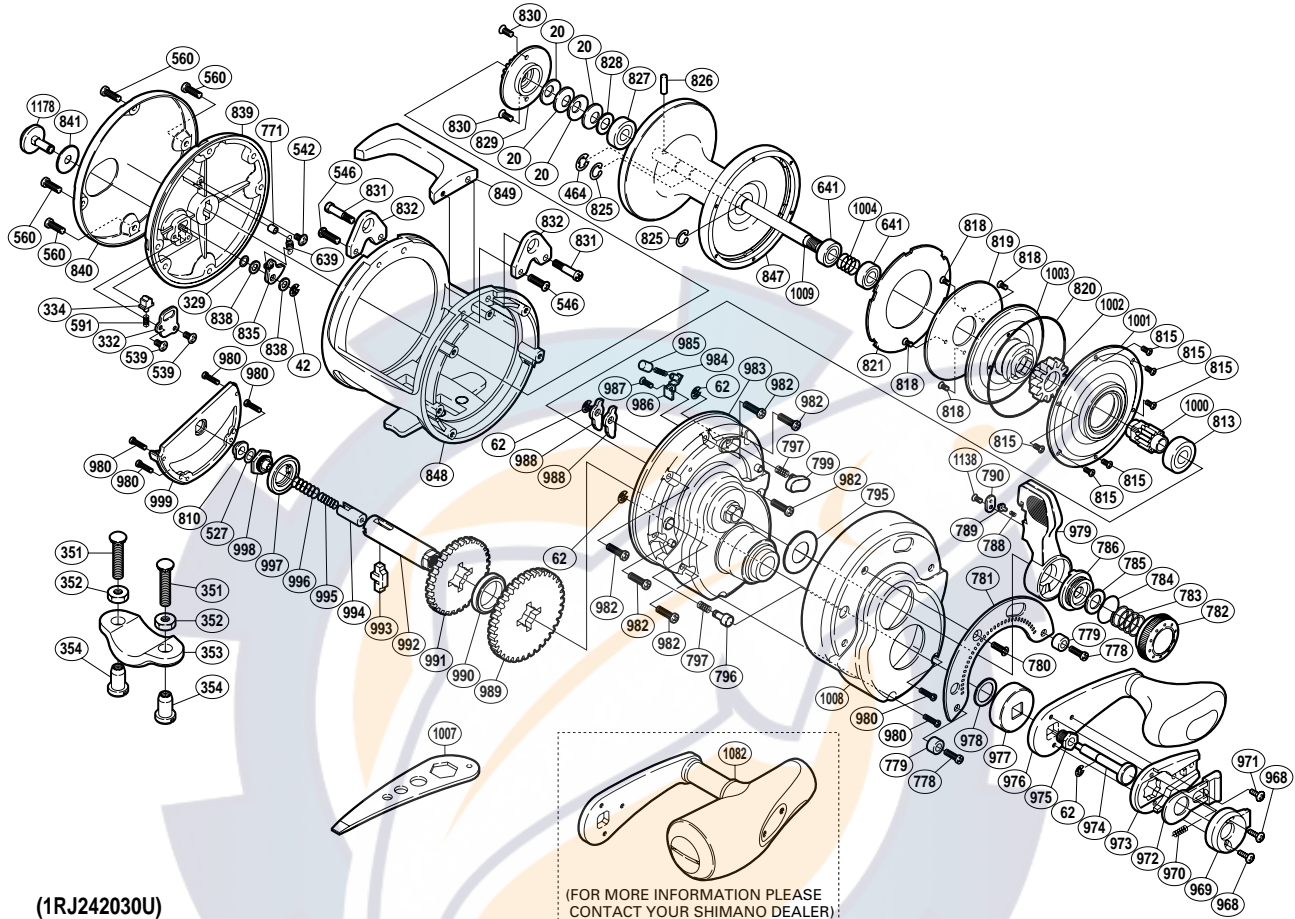

## TYR-30II

(1R242030U)

Part No.	Description	Part No.	Description	Part No.	Description
TGT0020	Coned Disc Spring	TGT0818	Screw	TGT0984	Dog Spring
TGT0042	E Lock	TGT0819	Drag Plate	TGT0985	Dog Spring Guide
TGT0062	E Lock	TGT0820	O Ring	TGT0986	Guard Against Dog
TGT0329	Spacer	TGT0821	Drag Washer	TGT0987	Screw
TGT0332	Click Spring Retainer	TGT0825	C Lock	TGT0988	Dog
TGT0334	Click Spring Holder	TGT0826	Cross Pin	TGT0989	Drive Gear A
TGT0464	E Lock	TGT0827	Ball Bearing	TGT0990	Friction Washer
TGT0527	Spacer	TGT0828	Bearing Thrust Washer	TGT0991	Drive Gear B
TGT0539	Screw	TGT0829	Click Gear	TGT0992	Drive Shaft
TGT0542	Screw	TGT0830	Screw	TGT0993	Gear Select Cross Bar
TGT0546	Screw	TGT0831	Harness Lug Screw	TGT0994	Cross Bar Stop
TGT0560	Screw	TGT0832	Harness Lug	TGT0995	Drive Shaft Spring B
TGT0591	Click Spring	TGT0835	Click Pawl	TGT0996	Drive Shaft Spring
TGT0639	Click Pawl Spring	TGT0838	Spacer	TGT0997	Friction Washer
TGT0641	Ball Bearing	TGT0839	Left Side Plate	TGT0998	Drive Shaft Screw
TGT0771	Click Pawl Spring Boss Ring	TGT0840	Left Side Plate Cover	TGT0999	Right Side Seal
TGT0778	Screw	TGT0841	Click Button Spacer	TGT1000	Pinion Gear A
TGT0779	Screw Shield	TGT0847	Spool	TGT1001	Cooling Shield
TGT0780	Screw	TGT0848	One-Piece Frame	TGT1002	Pinion Gear B
TGT0781	Lever Quadrant	TGT0849	Cross Bar	TGT1003	Pinion Guard
TGT0782	Pre-Program Dial	TGT0968	Screw	TGT1004	Pressure Release Spring
TGT0783	Dial Spring	TGT0969	Push Button Shield	TGT1008	Right Side Plate Cover
TGT0784	O Ring	TGT0970	Slide Plate Spring	TGT1009	Spool Shaft
TGT0785	Washer	TGT0971	Screw	TGT1138	Screw
TGT0786	Lever Shaft Body	TGT0972	Slide Plate	TGT1178	Click Button
TGT0788	Lever Click Shoe	TGT0973	Handle Bolt Plate		
TGT0789	Lever Click	TGT0974	Push Low Button Shaft	TGT0351	Rod Clamp Bolt (accessory)
TGT0790	Lever Click Cover	TGT0975	Handle Bolt	TGT0352	Rod Clamp Nut B (accessory)
TGT0795	Lever Thrust Ring	TGT0976	Handle	TGT0353	Rod Clamp (accessory)
TGT0796	Free Spool Detent	TGT0977	Drive Shaft Shield	TGT0354	Rod Clamp Nut A (accessory)
TGT0797	Pressure Spring	TGT0978	Washer		
TGT0799	Strike Stop	TGT0979	Drag Control Lever	TGT1007	Wrench (accessory)
TGT0810	Drive Shaft Bushing	TGT0980	Screw		
TGT0813	Ball Bearing	TGT0982	Screw		
TGT0815	Screw	TGT0983	Right Side Plate	TGT1082	Harness Fishing Accessory Handle