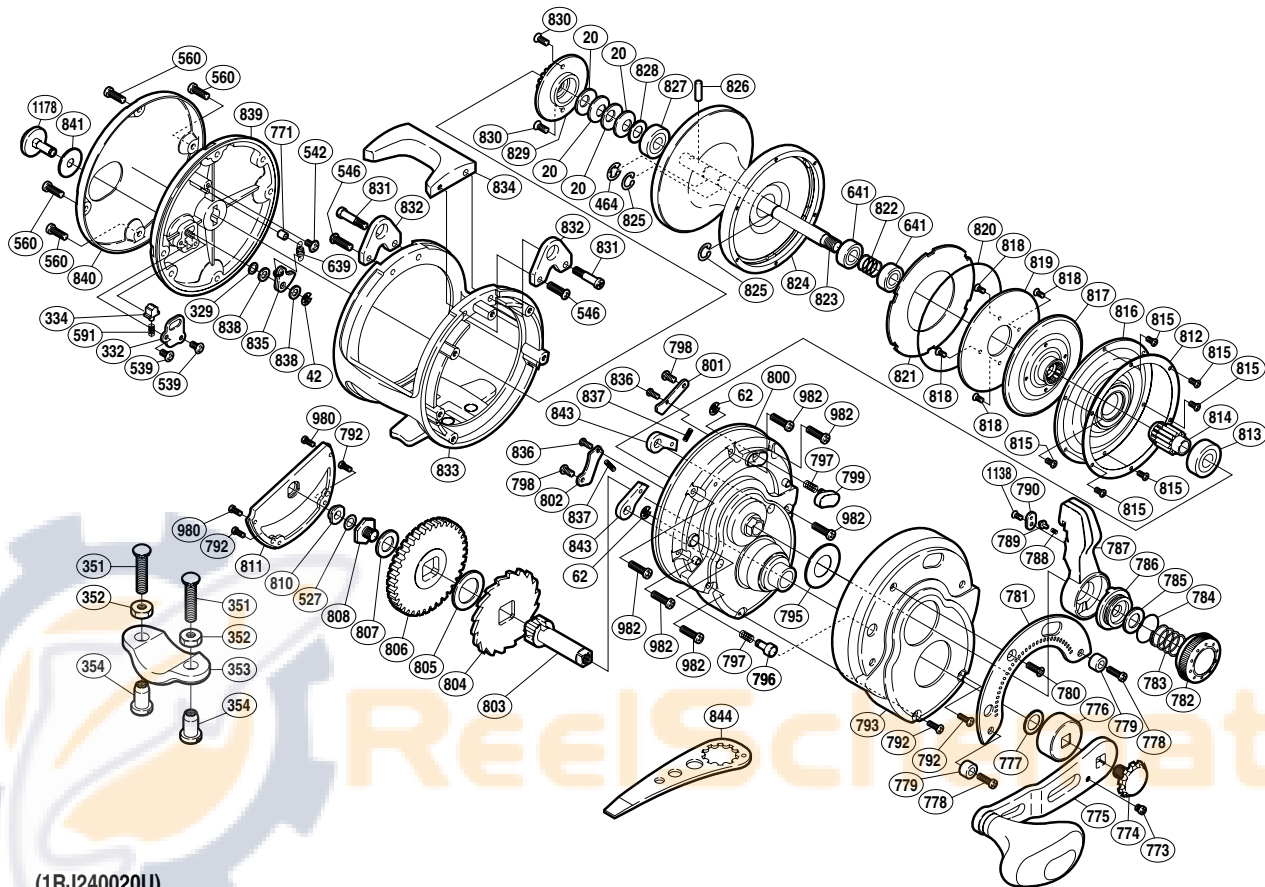

SHIMANO

TYRNOS A-RB

TYR-20

(1RJ240020U)

Part No.	Description	Part No.	Description	Part No.	Description
TGT0020	Coned Disc Spring	TGT0789	Lever Click	TGT0824	Spool
TGT0042	E Lock	TGT0790	Lever Click Cover	TGT0825	C Lock
TGT0062	E Lock	TGT0792	Screw	TGT0826	Cross Pin
TGT0329	Spacer	TGT0793	Right Side Plate Cover	TGT0827	Ball Bearing
TGT0332	Click Spring Retainer	TGT0795	Lever Thrust Ring	TGT0828	Bearing Thrust Washer
TGT0334	Click Spring Holder	TGT0796	Free Spool Detent	TGT0829	Click Gear
TGT0464	E Lock	TGT0797	Pressure Spring	TGT0830	Screw
TGT0527	Spacer	TGT0798	Screw	TGT0831	Harness Lug Screw
TGT0539	Screw	TGT0799	Strike Stop	TGT0832	Harness Lug
TGT0542	Screw	TGT0800	Right Side Plate	TGT0833	One-Piece Frame
TGT0546	Screw	TGT0801	Anti-Reverse Pawl Keeper A	TGT0834	Cross Bar
TGT0560	Screw	TGT0802	Anti-Reverse Pawl Keeper B	TGT0835	Click Pawl
TGT0591	Click Spring	TGT0803	Drive Shaft	TGT0836	Screw
TGT0639	Click Pawl Spring	TGT0804	Anti-Reverse Ratchet	TGT0837	Anti-Reverse Pawl Spring
TGT0641	Ball Bearing	TGT0805	Anti-Reverse Ratchet Spacer	TGT0838	Spacer
TGT0771	Click Pawl Spring Boss Ring	TGT0806	Drive Gear	TGT0839	Left Side Plate
TGT0773	Screw	TGT0807	Drive Gear Spacer	TGT0840	Left Side Plate Cover
TGT0774	Handle Bolt	TGT0808	Drive Shaft Screw	TGT0841	Click Button Spacer
TGT0775	Handle	TGT0810	Drive Shaft Bushing	TGT0843	Anti-Reverse Pawl
TGT0776	Gear Shaft Shield	TGT0811	Right Side Seal	TGT0980	Screw
TGT0777	Gear Shaft Thrust Washer	TGT0812	Cooling Shield Ring	TGT0982	Screw
TGT0778	Screw	TGT0813	Ball Bearing	TGT1138	Screw
TGT0779	Screw Shield	TGT0814	Pinion Gear	TGT1178	Click Button
TGT0780	Screw	TGT0815	Screw		
TGT0781	Lever Quadrant	TGT0816	Cooling Shield		
TGT0782	Pre-Program Dial	TGT0817	Pinion Guard		
TGT0783	Dial Spring	TGT0818	Screw	TGT0351	Rod Clamp Bolt (accessory)
TGT0784	O Ring	TGT0819	Drag Plate	TGT0352	Rod Clamp Nut B (accessory)
TGT0785	Drag Cam Washer	TGT0820	O Ring	TGT0353	Rod Clamp (accessory)
TGT0786	Lever Shaft Body	TGT0821	Drag Washer	TGT0354	Rod Clamp Nut A (accessory)
TGT0787	Drag Control Lever	TGT0822	Pressure Release Spring		
TGT0788	Lever Click Shoe	TGT0823	Spool Shaft	TGT0844	Wrench (accessory)