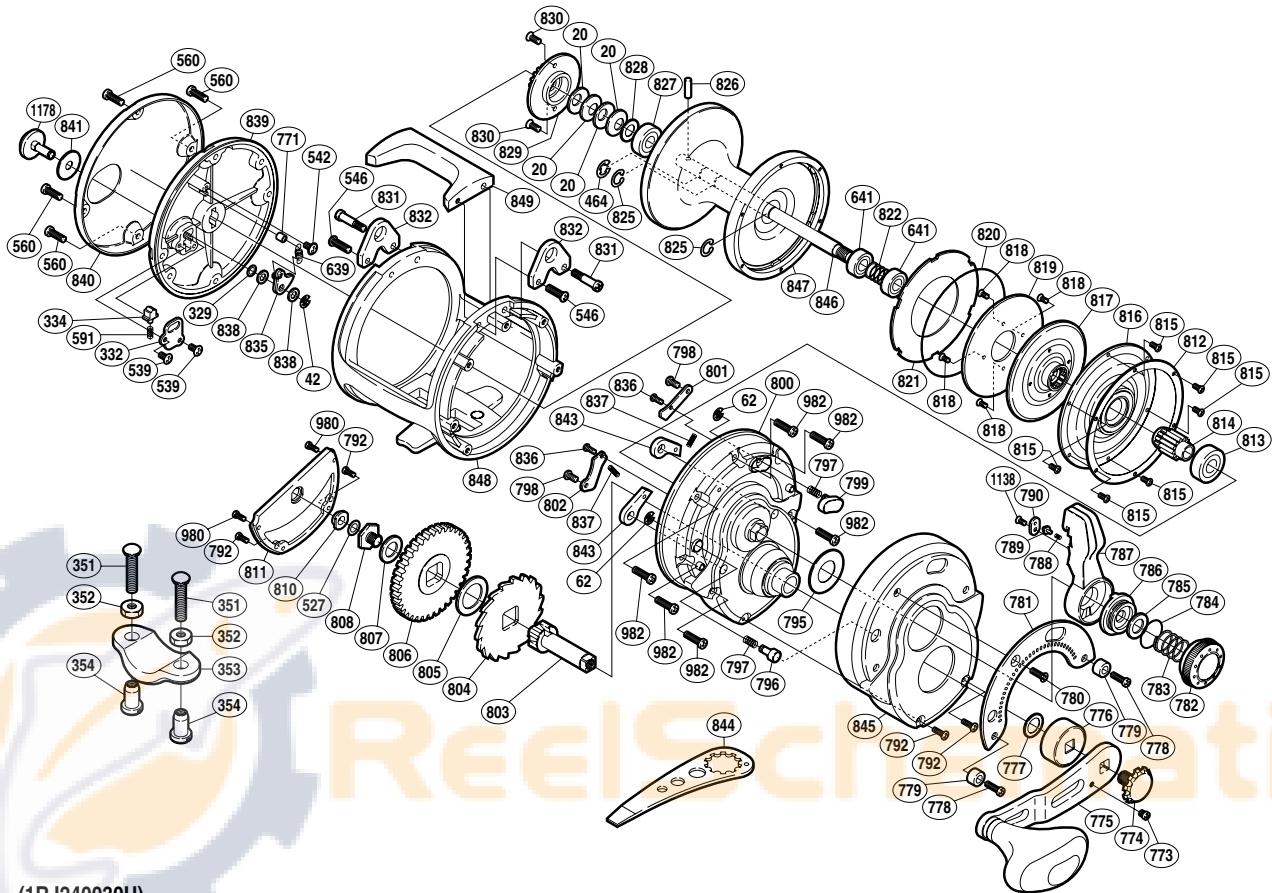

## TYR-30

(1RJ240030U)

Part No.	Description	Part No.	Description	Part No.	Description
TGT0020	Coned Disc Spring	TGT0789	Lever Click	TGT0827	Ball Bearing
TGT0042	E Lock	TGT0790	Lever Click Cover	TGT0828	Bearing Thrust Washer
TGT0062	E Lock	TGT0792	Screw	TGT0829	Click Gear
TGT0329	Spacer	TGT0795	Lever Thrust Ring	TGT0830	Screw
TGT0332	Click Spring Retainer	TGT0796	Free Spool Detent	TGT0831	Harness Lug Screw
TGT0334	Click Spring Holder	TGT0797	Pressure Spring	TGT0832	Harness Lug
TGT0464	E Lock	TGT0798	Screw	TGT0835	Click Pawl
TGT0527	Spacer	TGT0799	Strike Stop	TGT0836	Screw
TGT0539	Screw	TGT0800	Right Side Plate	TGT0837	Anti-Reverse Pawl Spring
TGT0542	Screw	TGT0801	Anti-Reverse Pawl Keeper A	TGT0838	Spacer
TGT0546	Screw	TGT0802	Anti-Reverse Pawl Keeper B	TGT0839	Left Side Plate
TGT0560	Screw	TGT0803	Drive Shaft	TGT0840	Left Side Plate Cover
TGT0591	Click Spring	TGT0804	Anti-Reverse Ratchet	TGT0841	Click Button Spacer
TGT0639	Click Pawl Spring	TGT0805	Anti-Reverse Ratchet Spacer	TGT0843	Anti-Reverse Pawl
TGT0641	Ball Bearing	TGT0806	Drive Gear	TGT0845	Right Side Plate Cover
TGT0771	Click Pawl Spring Boss Ring	TGT0807	Drive Gear Spacer	TGT0846	Spool Shaft
TGT0773	Screw	TGT0808	Drive Shaft Screw	TGT0847	Spool
TGT0774	Handle Bolt	TGT0810	Drive Shaft Bushing	TGT0848	One-Piece Frame
TGT0775	Handle	TGT0811	Right Side Seal	TGT0849	Cross Bar
TGT0776	Gear Shaft Shield	TGT0812	Cooling Shield Ring	TGT0980	Screw
TGT0777	Gear Shaft Thrust Washer	TGT0813	Ball Bearing	TGT0982	Screw
TGT0778	Screw	TGT0814	Pinion Gear	TGT1138	Screw
TGT0779	Screw Shield	TGT0815	Screw	TGT1178	Click Button
TGT0780	Screw	TGT0816	Cooling Shield		
TGT0781	Lever Quadrant	TGT0817	Pinion Guard		
TGT0782	Pre-Program Dial	TGT0818	Screw		
TGT0783	Dial Spring	TGT0819	Drag Plate	TGT0351	Rod Clamp Bolt (accessory)
TGT0784	O Ring	TGT0820	O Ring	TGT0352	Rod Clamp Nut B (accessory)
TGT0785	Drag Cam Washer	TGT0821	Drag Washer	TGT0353	Rod Clamp (accessory)
TGT0786	Lever Shaft Body	TGT0822	Pressure Release Spring	TGT0354	Rod Clamp Nut A (accessory)
TGT0787	Drag Control Lever	TGT0825	C Lock		
TGT0788	Lever Click Shoe	TGT0826	Cross Pin	TGT0844	Wrench (accessory)