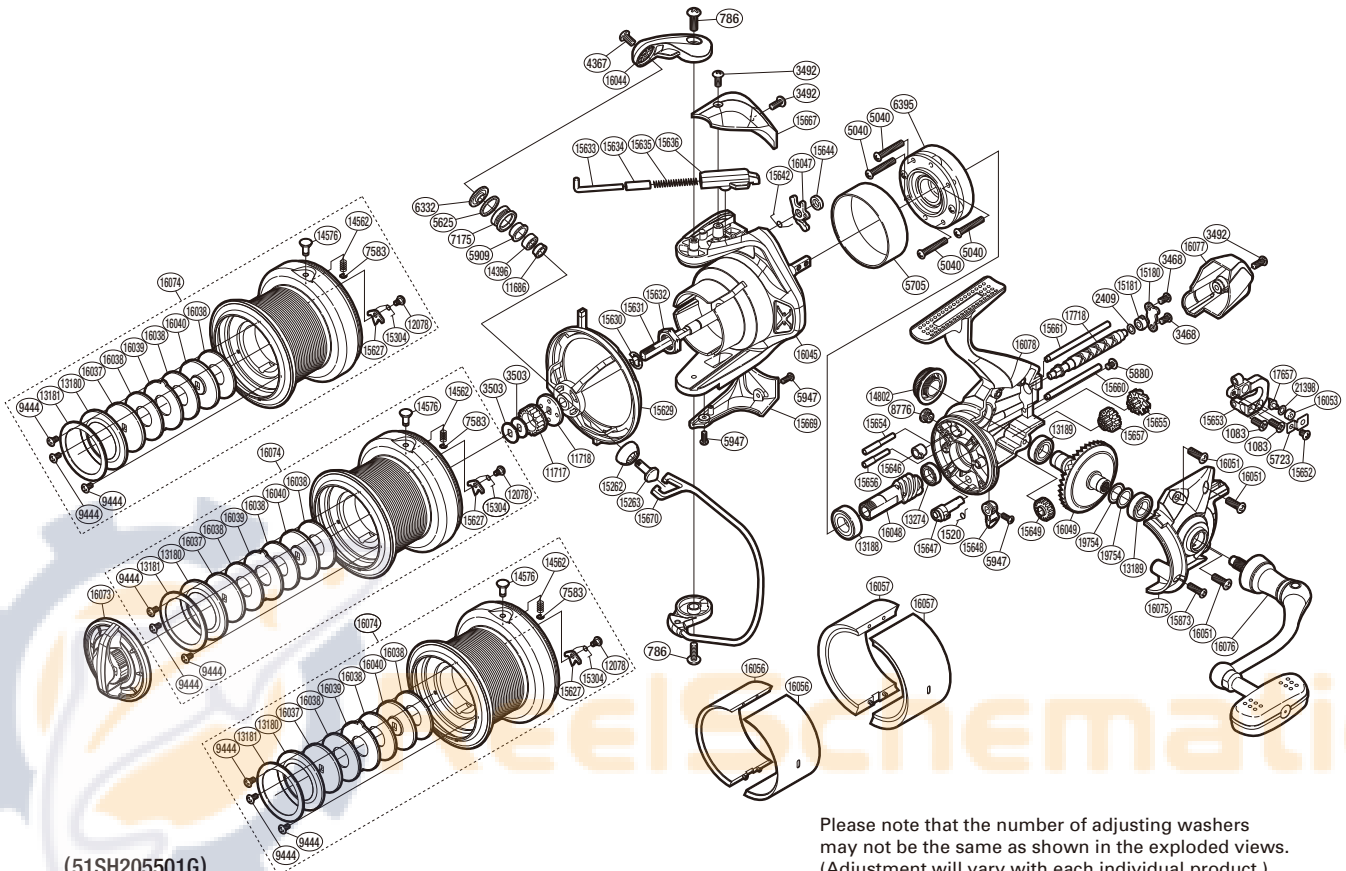

# SHIMANO

ULTEGRA CI4+ XTB SA-RB

ULCI4+ 5500XTB

(51SH205501G)

Please note that the number of adjusting washers may not be the same as shown in the exploded views. (Adjustment will vary with each individual product.)