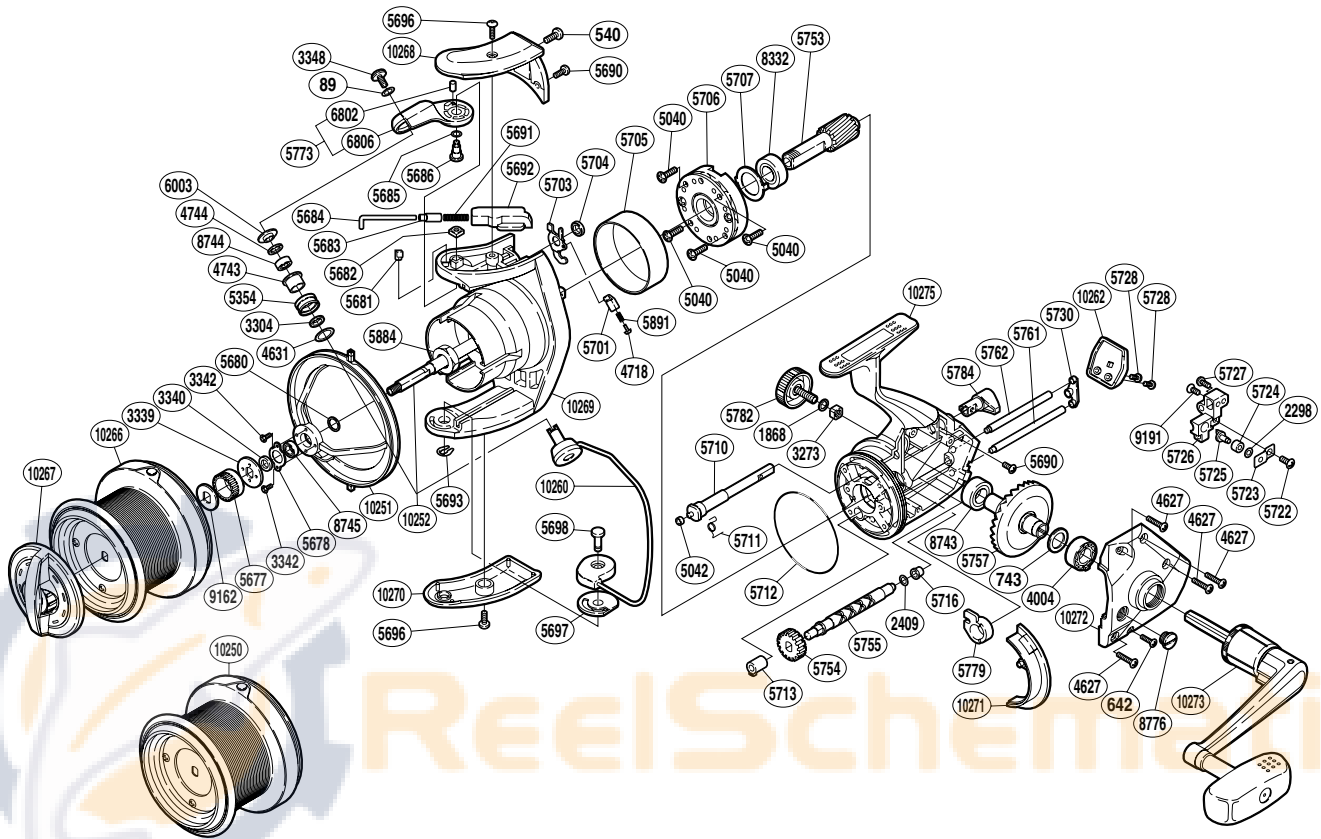

SHIMANO®

ULTEGRA A-RB

UL-12000XTA

(1SG868000G)

Part No.	Description	Part No.	Description	Part No.	Description
RD 0089	Lock Washer	RD 5691	Bail Spring	RD 5779	Bushing
RD 0540	Screw	RD 5692	Bail Spring Guide B	RD 5782	Handle Screw Cap
RD 0642	Screw	RD 5693	U Lock	RD 5784	Anti-Reverse Lever
RD 0743	Washer	RD 5696	Screw	RD 5884	Rotor Nut
RD 1868	Handle Lock Washer	RD 5697	Bail Hold Support Spacer	RD 5891	Bail Trip Lever Spring
RD 2298	Spacer	RD 5698	Bail Hold Support Shaft	RD 6003	Line Roller Washer
RD 2409	Spacer	RD 5701	Lever Spring Guide B	RD 6802	Bail Arm Bushing
RD 3273	Handle Screw Lock	RD 5703	Bail Trip Lever	RD 6806	Bail Arm
RD 3304	Bearing Spacer	RD 5704	Trip Lever Spacer	RD 8332	Ball Bearing
RD 3339	Spool Support B	RD 5705	Roller Clutch Ring	RD 8743	Ball Bearing
RD 3340	Spacer	RD 5706	Roller Clutch Assembly	RD 8744	Ball Bearing
RD 3342	Screw	RD 5707	Bearing Washer	RD 8745	Ball Bearing
RD 3348	Screw	RD 5710	Anti-Reverse Cam	RD 8776	Oil Cap
RD 4004	Drive Gear Bushing	RD 5711	Anti-Reverse Cam Spring	RD 9162	Spool Washer
RD 4627	Screw	RD 5712	O Ring	RD 9191	Screw
RD 4631	Spacer	RD 5713	Worm Bushing (front)	RD10251	Line Safety Guard
RD 4718	Lever Spring Guide A	RD 5716	Worm Bushing (rear)	RD10252	Main Shaft
RD 4743	Line Roller Bushing	RD 5722	Screw	RD10260	Bail Assembly
RD 4744	Roller Bearing Seal	RD 5723	Oscillating Pawl Cover	RD10266	Spool Assembly
RD 5040	Screw	RD 5724	Oscillating Slider Bushing	RD10267	Drag Knob
RD 5042	Anti-Reverse Cam Ring	RD 5725	Oscillating Pawl	RD10268	Bail Spring Cover
RD 5354	Line Roller	RD 5726	Oscillating Slider	RD10269	Rotor
RD 5677	Spool Support A	RD 5727	Screw	RD10270	Bail Hold Support Guard
RD 5678	Bearing Retainer	RD 5728	Screw	RD10271	Side Cover Flange
RD 5680	Spacer	RD 5730	Worm Shaft Retainer Washer	RD10272	Side Cover
RD 5681	Angle Controller	RD 5753	Pinion Gear	RD10273	Handle Assembly
RD 5682	Bail Arm Nut	RD 5754	Idle Gear	RD10274	Rear Protector
RD 5683	Bail Spring Guide A Support	RD 5755	Worm Shaft	RD10275	Body
RD 5684	Bail Spring Guide A	RD 5757	Drive Gear		
RD 5685	Spacer	RD 5761	Oscillating Guide (long)		
RD 5686	Bail Arm Shaft	RD 5762	Oscillating Guide (short)		
RD 5690	Screw	RD 5773	Bail Arm	RD10250	Spare Spool Assembly