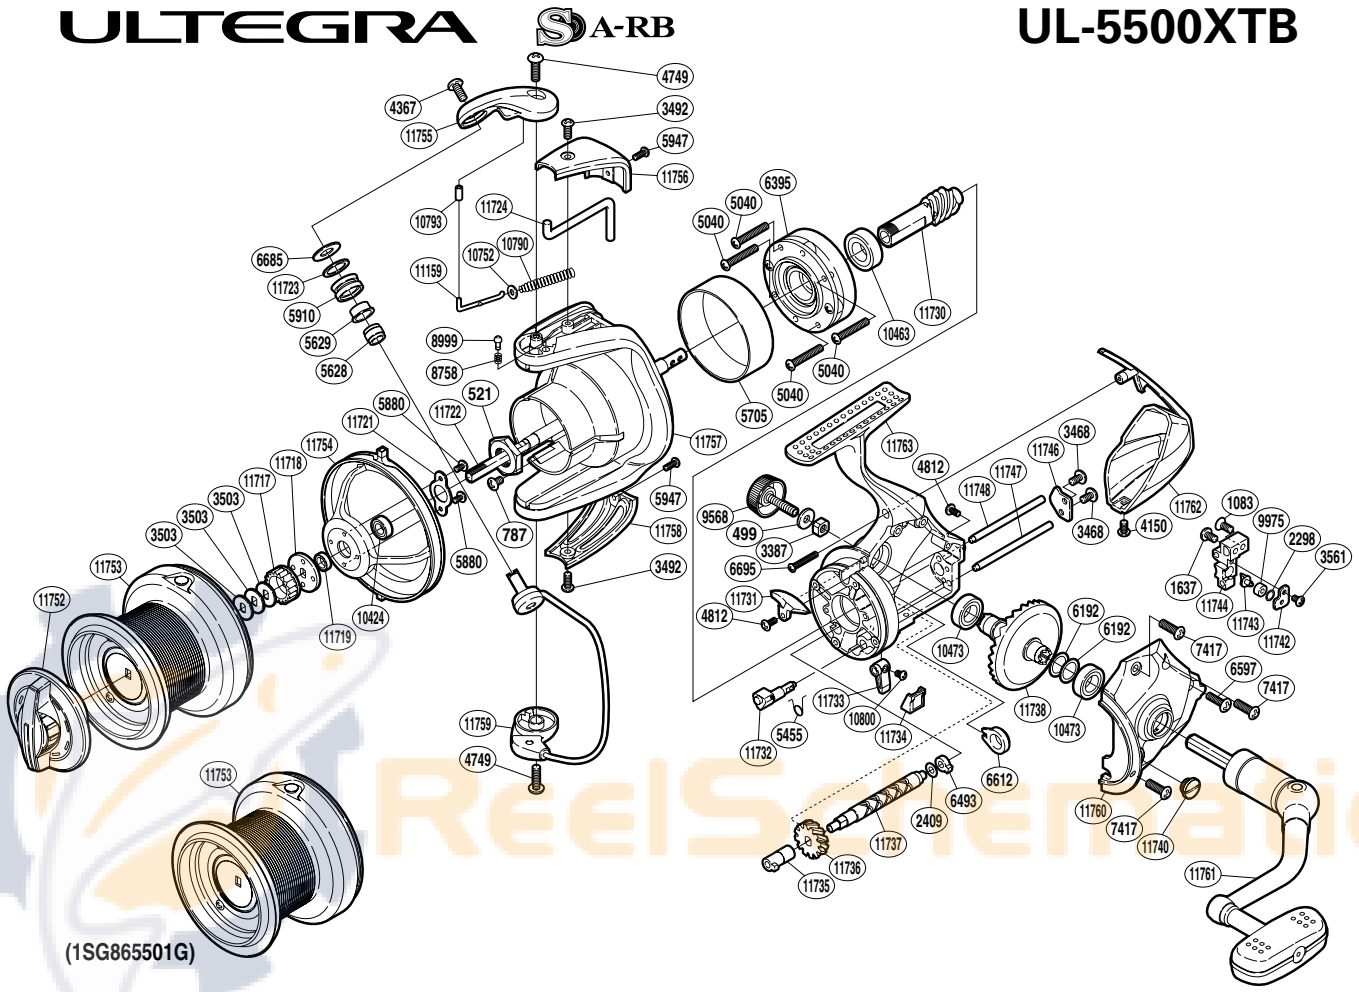

SHIMANO

ULTEGRA S A-RB

UL-5500XTB

(1SG865501G)

Part No.	Description	Part No.	Description	Part No.	Description
RD 0499	Handle Lock Washer	RD 6597	Screw	RD11733	Anti-Reverse Lever
RD 0521	Rotor Nut	RD 6612	Bushing	RD11734	Anti-Reverse Lever Cover
RD 0787	Screw	RD 6685	Line Roller Washer	RD11735	Worm Bushing (front)
RD 1083	Screw	RD 6695	Screw	RD11736	Idle Gear
RD 1637	Screw	RD 7417	Screw	RD11737	Worm Shaft
RD 2298	Spacer	RD 8758	Click Spring	RD11738	Drive Gear
RD 2409	Spacer	RD 8999	Click Pin	RD11740	Oil Cap
RD 3387	Handle Screw Lock	RD 9568	Handle Screw Cap	RD11742	Oscillating Pawl Retainer
RD 3468	Screw	RD 9975	Oscillating Slider Bushing	RD11743	Oscillating Pawl
RD 3492	Screw	RD10424	Ball Bearing	RD11744	Oscillating Slider
RD 3503	Spool Washer	RD10463	Ball Bearing	RD11746	Worm Shaft Retainer
RD 3561	Screw	RD10473	Ball Bearing	RD11747	Oscillating Guide B
RD 4150	Screw	RD10752	Bail Spring Guide A Support	RD11748	Oscillating Guide A
RD 4367	Screw	RD10790	Bail Spring	RD11752	Drag Knob
RD 4749	Screw	RD10793	Bail Arm Collar	RD11753	Spool Assembly
RD 4812	Screw	RD10800	Screw	RD11754	Line Safety Guard
RD 5040	Screw	RD11159	Bail Spring Guide A	RD11755	Bail Arm
RD 5455	Anti-Reverse Cam Spring	RD11171	Spool Support A	RD11756	Bail Spring Cover
RD 5628	Line Roller Collar	RD11718	Spool Support B	RD11757	Rotor
RD 5629	Line Roller Bushing	RD11719	Line Safety Guard Washer	RD11758	Bail Hold Support Guard
RD 5705	Roller Clutch Ring	RD11721	Bearing Retainer	RD11759	Bail Assembly
RD 5880	Screw	RD11722	Main Shaft	RD11760	Side Cover
RD 5910	Line Roller	RD11723	Line Roller Spacer	RD11761	Handle Assembly
RD 5947	Screw	RD11724	Bail Trip Lever	RD11762	Rear Protector
RD 6192	Washer	RD11730	Pinion Gear	RD11763	Body
RD 6395	Roller Clutch Assembly	RD11731	Bail Trip Strike		
RD 6493	Worm Bushing (rear)	RD11732	Anti-Reverse Cam		