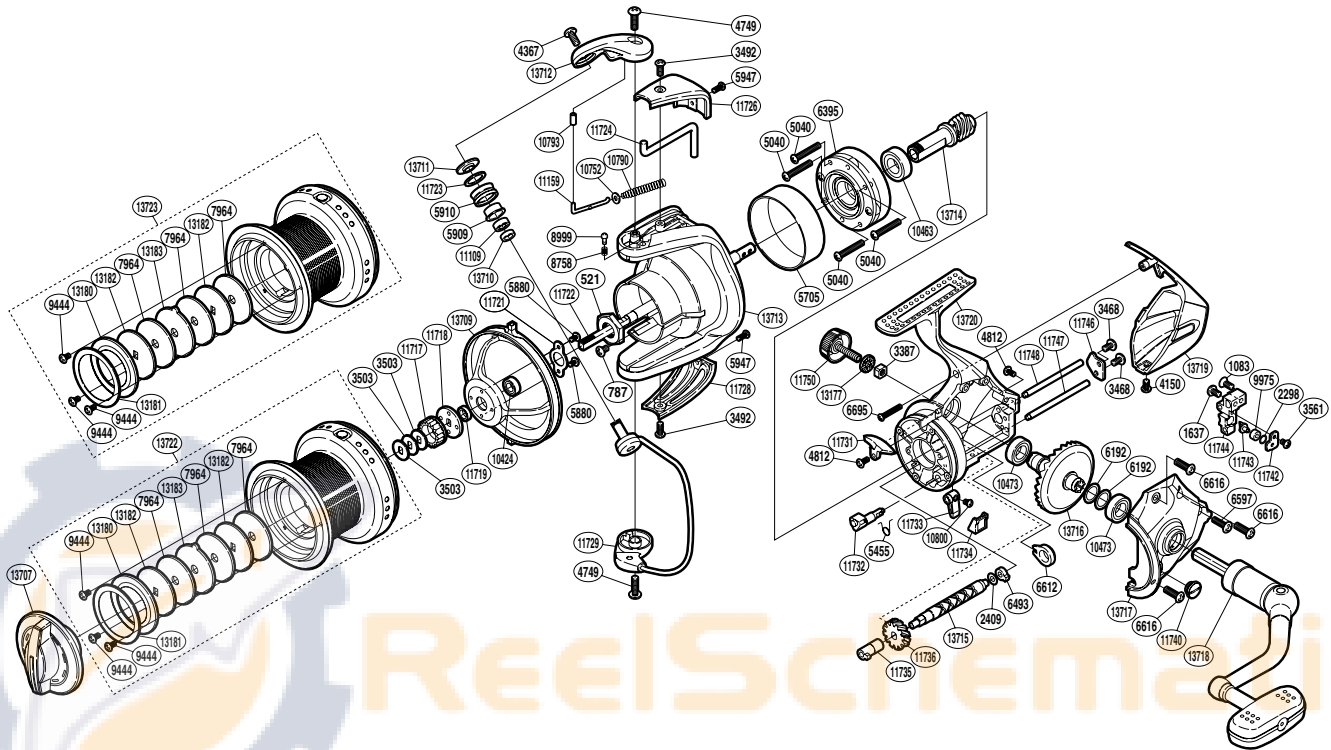

# SHIMANO

ULTEGRA CI4 XSA SA-RB

ULCI4-5500XSA

Please note that the number of adjusting washers may not be the same as shown in the exploded views. (1SH125500G) (Adjustment will vary with each individual product.)