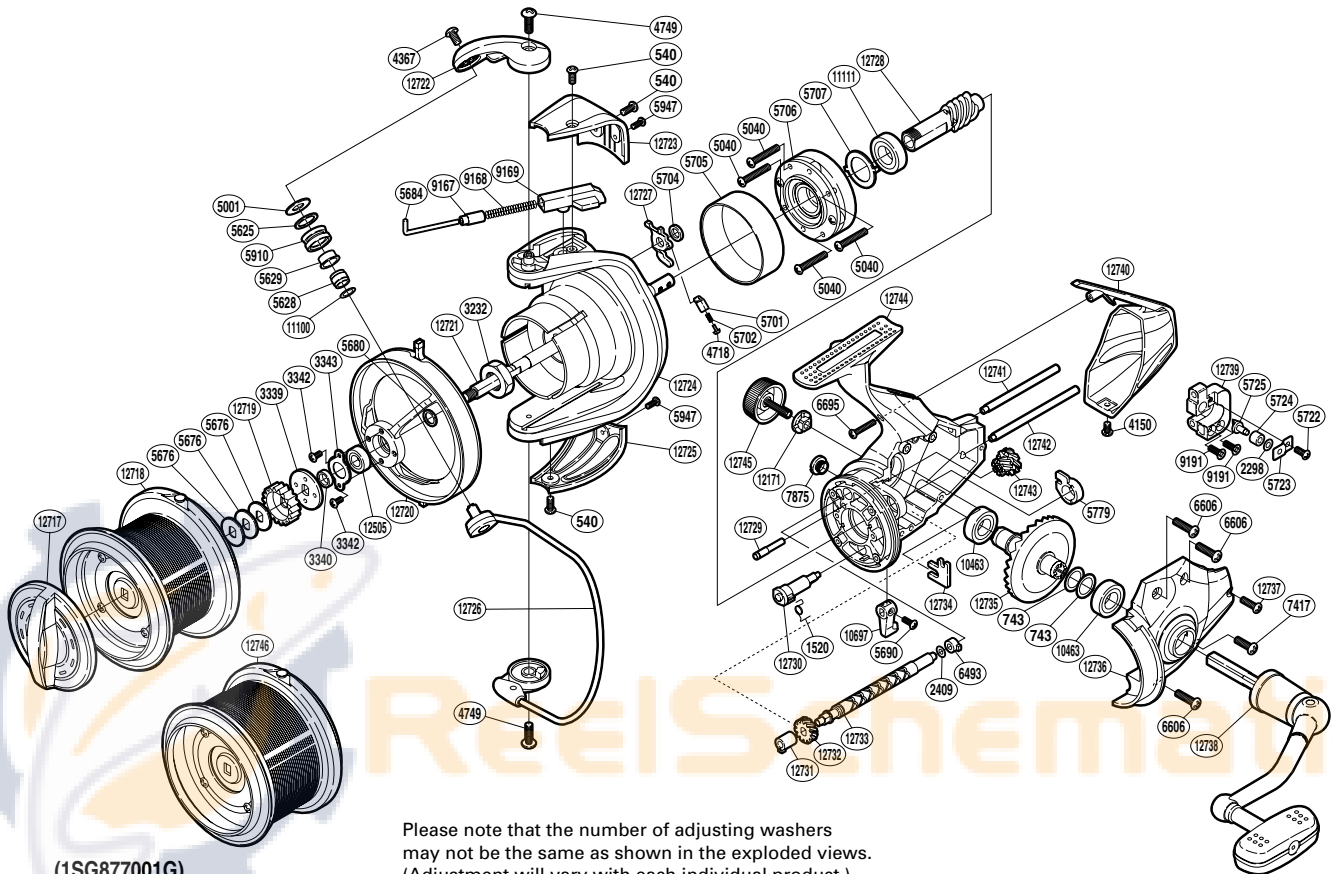

SHIMANO

ULTEGRA S A-RB

UL-10000XSB

(1SG877001G)

Please note that the number of adjusting washers may not be the same as shown in the exploded views. (Adjustment will vary with each individual product.)

Part No.	Description	Part No.	Description	Part No.	Description
RD 0540	Screw	RD 5707	Bearing Washer	RD12722	Bail Arm
RD 0743	Washer	RD 5722	Screw	RD12723	Bail Spring Cover
RD 1520	Anti-Reverse Cam Spring	RD 5723	Oscillating Pawl Cover	RD12724	Rotor
RD 2298	Spacer	RD 5724	Oscillating Slider Bushing	RD12725	Bail Hold Support Guard
RD 2409	Spacer	RD 5725	Oscillating Pawl	RD12726	Bail Assembly
RD 3232	Rotor Nut	RD 5779	Bushing	RD12727	Bail Trip Lever
RD 3339	Spool Support B	RD 5910	Line Roller	RD12728	Pinion Gear
RD 3340	Line Safety Guard Spacer	RD 5947	Screw	RD12729	Idle Gear B Shaft
RD 3342	Screw	RD 6493	Worm Bushing (rear)	RD12730	Anti-Reverse Cam
RD 3343	Bearing Retainer	RD 6606	Screw	RD12731	Worm Bushing (front)
RD 4150	Screw	RD 6695	Screw	RD12732	Idle Gear
RD 4367	Screw	RD 7417	Screw	RD12733	Worm Shaft
RD 4718	Lever Spring Guide A	RD 7875	Oil Cap	RD12734	Worm Shaft Retainer
RD 4749	Screw	RD 9167	Bail Spring Guide A Support	RD12735	Drive Gear
RD 5001	Line Roller Washer	RD 9168	Bail Spring	RD12736	Side Cover
RD 5040	Screw	RD 9169	Bail Spring Guide B	RD12737	Screw
RD 5625	Line Roller Spacer	RD 9191	Screw	RD12738	Handle Assembly
RD 5628	Line Roller Collar	RD10463	Ball Bearing	RD12739	Oscillating Slider
RD 5629	Line Roller Bushing	RD10697	Anti-Reverse Lever	RD12740	Rear Protector
RD 5676	Spool Washer	RD11100	Washer	RD12741	Oscillating Guide A
RD 5680	Spacer	RD11111	Ball Bearing	RD12742	Oscillating Guide B
RD 5684	Bail Spring Guide A	RD12171	Handle Screw Lock Washer	RD12743	Idle Gear B
RD 5690	Screw	RD12505	Ball Bearing	RD12744	Body
RD 5701	Lever Spring Guide B	RD12177	Drag Knob	RD12745	Handle Screw Cap
RD 5702	Lever Spring	RD12718	Spool Assembly		
RD 5704	Trip Lever Spacer	RD12719	Spool Support A		
RD 5705	Roller Clutch Ring	RD12720	Line Safety Guard		
RD 5706	Roller Clutch Assembly	RD12721	Main Shaft	RD12746	Spare Spool Assembly