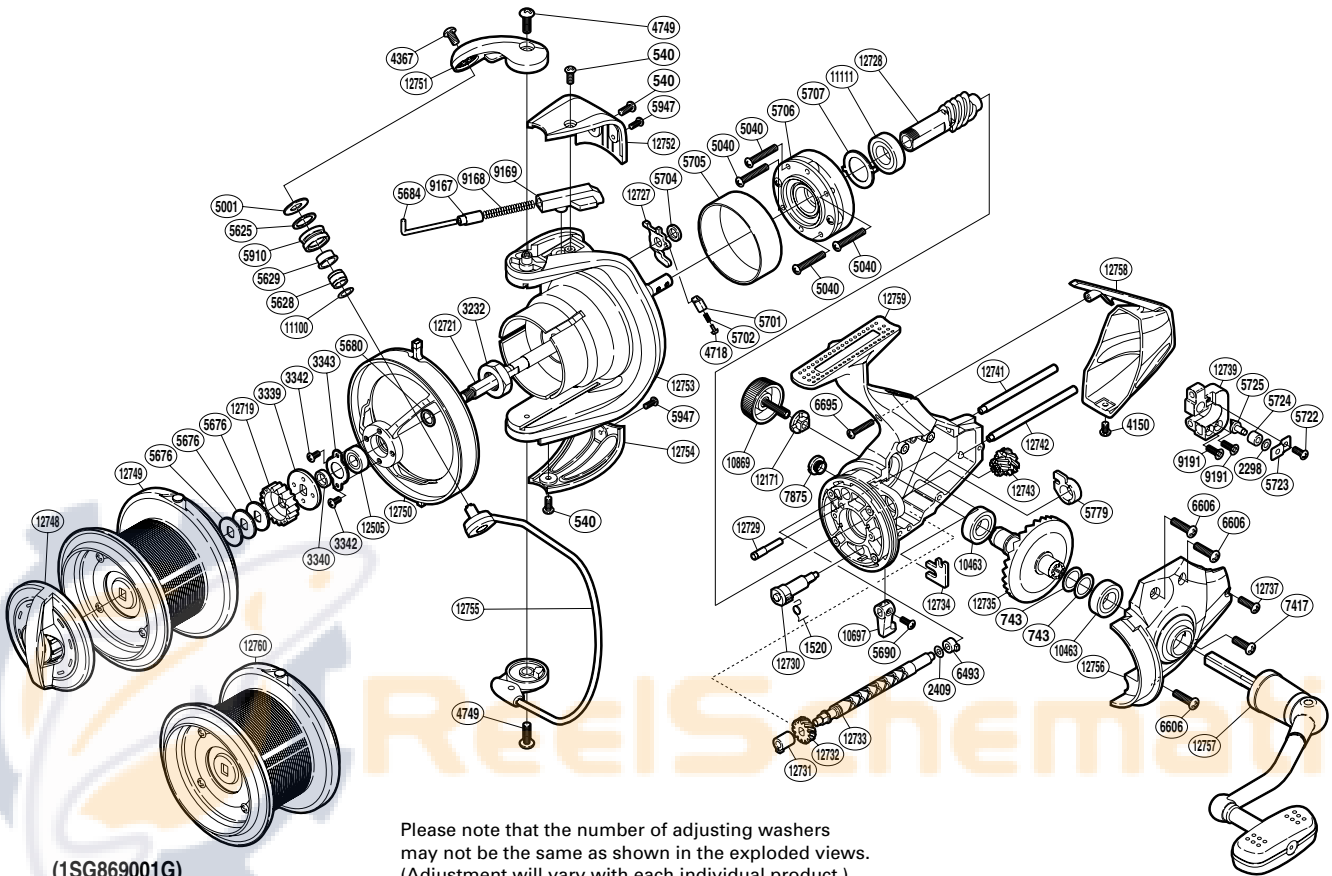

SHIMANO

ULTEGRA S A-RB

UL-14000XTB

(1SG869001G)

Please note that the number of adjusting washers may not be the same as shown in the exploded views. (Adjustment will vary with each individual product.)

Part No.	Description	Part No.	Description	Part No.	Description
RD 0540	Screw	RD 5707	Bearing Washer	RD12729	Idle Gear B Shaft
RD 0743	Washer	RD 5722	Screw	RD12730	Anti-Reverse Cam
RD 1520	Anti-Reverse Cam Spring	RD 5723	Oscillating Pawl Cover	RD12731	Worm Bushing (front)
RD 2298	Spacer	RD 5724	Oscillating Slider Bushing	RD12732	Idle Gear
RD 2409	Spacer	RD 5725	Oscillating Pawl	RD12733	Worm Shaft
RD 3232	Rotor Nut	RD 5779	Bushing	RD12734	Worm Shaft Retainer
RD 3339	Spool Support B	RD 5910	Line Roller	RD12735	Drive Gear
RD 3340	Line Safety Guard Spacer	RD 5947	Screw	RD12737	Screw
RD 3342	Screw	RD 6493	Worm Bushing (rear)	RD12739	Oscillating Slider
RD 3343	Bearing Retainer	RD 6606	Screw	RD12741	Oscillating Guide A
RD 4150	Screw	RD 6695	Screw	RD12742	Oscillating Guide B
RD 4367	Screw	RD 7417	Screw	RD12743	Idle Gear B
RD 4718	Lever Spring Guide A	RD 7875	Oil Cap	RD12748	Drag Knob
RD 4749	Screw	RD 9167	Bail Spring Guide A Support	RD12749	Spool Assembly
RD 5001	Line Roller Washer	RD 9168	Bail Spring	RD12750	Line Safety Guard
RD 5040	Screw	RD 9169	Bail Spring Guide B	RD12751	Bail Arm
RD 5625	Line Roller Spacer	RD 9191	Screw	RD12752	Bail Spring Cover
RD 5628	Line Roller Collar	RD10463	Ball Bearing	RD12753	Rotor
RD 5629	Line Roller Bushing	RD10697	Anti-Reverse Lever	RD12754	Bail Hold Support Guard
RD 5676	Spool Washer	RD10869	Handle Screw Cap	RD12755	Bail Assembly
RD 5680	Spacer	RD11100	Washer	RD12756	Side Cover
RD 5684	Bail Spring Guide A	RD11111	Ball Bearing	RD12757	Handle Assembly
RD 5690	Screw	RD12171	Handle Screw Lock Washer	RD12758	Rear Protector
RD 5701	Lever Spring Guide B	RD12505	Ball Bearing	RD12759	Body
RD 5702	Lever Spring	RD12719	Spool Support A		
RD 5704	Trip Lever Spacer	RD12721	Main Shaft		
RD 5705	Roller Clutch Ring	RD12727	Bail Trip Lever		
RD 5706	Roller Clutch Assembly	RD12728	Pinion Gear	RD12760	Spare Spool Assembly