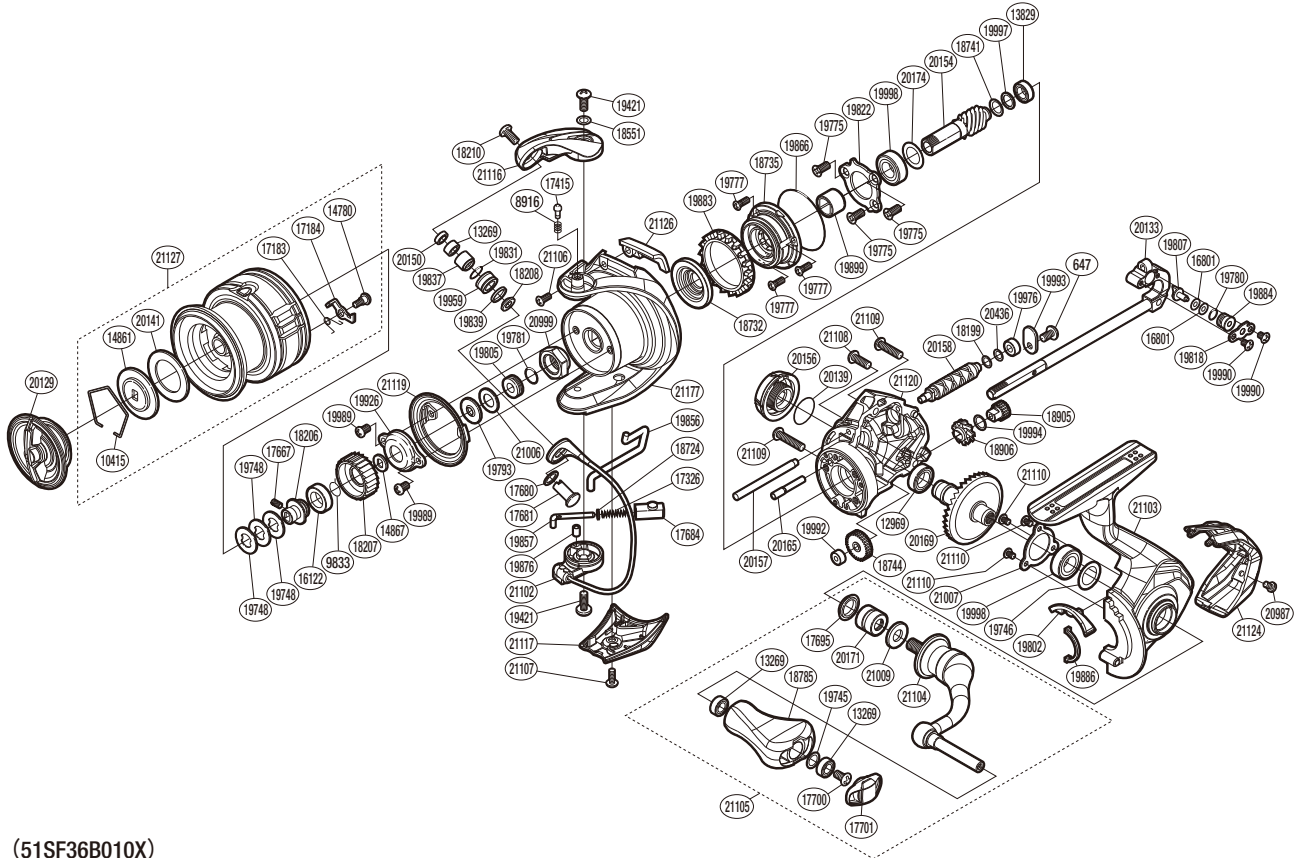

SHIMANO

VANFORD SA-RB

VF1000F

(51SF36B010X)

Please note that the number of adjusting washers may not be the same as shown in the exploded views.
(Adjustment will vary with each individual product.)

Part No.	Description	Part No.	Description	Part No.	Description
RD 0647	Screw	RD19421	Screw	RD20139	O Ring
RD 8916	Click Spring	RD19745	Washer	RD20141	Drag Washer
RD 9833	Ratchet Spring	RD19746	Washer	RD20150	Line Roller Collar
RD10415	Drag Washer Retainer	RD19748	Washer	RD20154	Pinion Gear
RD12969	Ball Bearing	RD19775	Screw	RD20156	Handle Screw Cap
RD13269	Ball Bearing	RD19777	Screw	RD20157	Oscillating Guide A
RD13829	Ball Bearing	RD19780	O Ring	RD20158	Worm Shaft
RD14780	Screw	RD19781	O Ring	RD20165	Idle Gear B Shaft
RD14861	Key Washer	RD19793	Bearing Water Proof	RD20169	Drive Gear
RD14867	Spool Support	RD19802	Bail Trip Strike	RD20171	Handle Shaft Cover B
RD16122	Spool Bushing	RD19805	Main Shaft Collar	RD20174	Washer
RD16801	Spacer	RD19807	Oscillating Pawl	RD20436	Washer
RD17183	Drag Click Spring	RD19818	Oscillating Pawl Cover	RD20987	Screw
RD17184	Drag Click	RD19822	Bearing Retainer	RD20999	Rotor Nut
RD17326	Bail Spring	RD19831	O Ring	RD21006	Washer
RD17415	Click Pin	RD19837	Line Roller Bushing	RD21007	Bearing Retainer
RD17667	Set Screw	RD19839	Line Roller Spacer	RD21009	Washer
RD17680	Washer	RD19856	Bail Trip Lever	RD21102	Bail Assembly
RD17681	Line Roller Support	RD19857	Bail Spring Guide A	RD21103	Side Cover Assembly
RD17684	Bail Spring Guide B	RD19866	O Ring	RD21104	Handle Shank Assembly
RD17695	Handle Shaft Seal	RD19876	Bail Spring Guide A Bush	RD21105	Handle Assembly
RD17700	Screw	RD19883	Friction Ring	RD21106	Screw
RD17701	Handle Knob Seal	RD19884	Oscillating Slider Bushing	RD21107	Screw
RD18199	Spacer	RD19886	Flange Water Proof	RD21108	Screw
RD18206	Bearing Bushing	RD19899	Roller Clutch Inner	RD21109	Screw
RD18207	Drag Click Ratchet	RD19926	Rotor Nut Lock Plate	RD21110	Screw
RD18208	Spacer	RD19959	Line Roller	RD21116	Bail Arm
RD18210	Screw	RD19976	Worm Bushing (Rear)	RD21117	Bail Hold Support Guard
RD18551	Washer	RD19989	Screw	RD21119	Rotor Brim
RD18724	Spring Guide A Support	RD19990	Screw	RD21120	Body
RD18732	Rotor Ring	RD19992	Worm Bushing (Front)	RD21124	Rear Protector
RD18735	Roller Clutch Assembly	RD19993	Worm Shaft Retainer	RD21126	Counter Weight Cover
RD18741	Washer	RD19994	Washer	RD21127	Spool Assembly
RD18744	Idle Gear	RD19997	Washer	RD21177	Rotor Assembly
RD18785	Handle Knob	RD19998	Ball Bearing		
RD18905	Idle Gear B Small	RD20129	Drag Knob Assembly		
RD18906	Idle Gear B Large	RD20133	Main Shaft Assembly	RD18054	Anti Line Slip Sticker