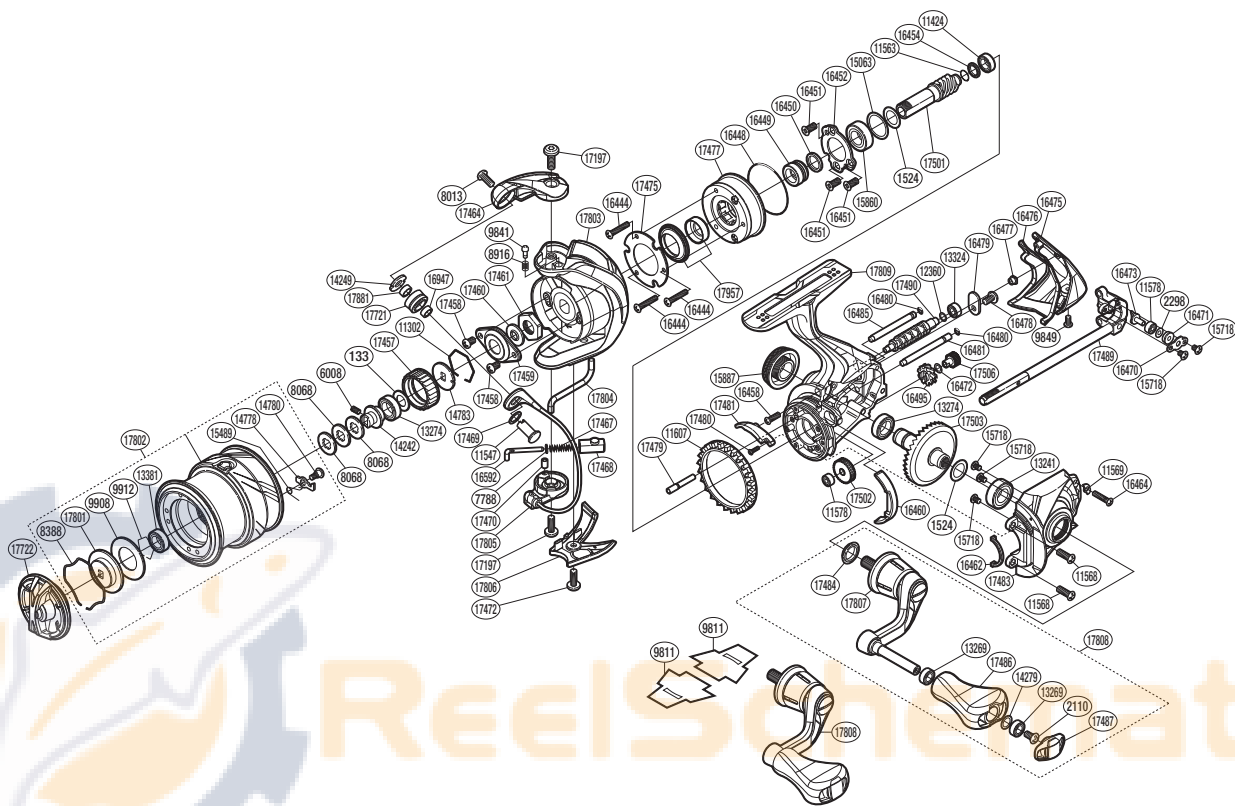

SHIMANO

Vanquish

SA-RB

VANQ-C2500HGS

Please note that the number of adjusting washers may not be the same as shown in the exploded views. (Adjustment will vary with each individual product.)

(51SH342401X)

Part No.	Description	Part No.	Description	Part No.	Description
RD 0133	Anti-Reverse Pawl Spacer	RD15887	Handle Screw Cap	RD17472	Screw
RD 1524	Washer	RD16444	Screw	RD17475	Roller Clutch Reinforce
RD 2110	Screw	RD16448	O Ring	RD17477	Roller Clutch Assembly
RD 2298	Spacer	RD16449	Roller Clutch Inner	RD17479	Idle Gear B Shaft
RD 6008	Set Screw	RD16450	Roller Clutch Inner Spacer	RD17480	Screw
RD 7788	Spring Guide A Support	RD16451	Screw	RD17481	Bail Trip Strike
RD 8013	Screw	RD16452	Bearing Retainer	RD17483	Side Cover
RD 8068	Spool Washer	RD16454	Pinion Gear Spacer	RD17484	Handle Shaft Seal
RD 8388	Drag Washers Retainer	RD16458	Screw	RD17486	Handle Knob
RD 8916	Click Spring	RD16460	Friction Ring Spacer	RD17487	Handle Knob Seal
RD 9841	Click Pin	RD16462	Flange Water Proof	RD17489	Main Shaft Assembly
RD 9849	Screw	RD16464	Screw	RD17490	Worm Shaft
RD 9908	Drag Washer	RD16470	Oscillating Pawl Cover	RD17501	Pinion Gear
RD 9912	Bearing Retainer	RD16471	Oscillating Slider Bushing	RD17502	Idle Gear
RD11302	Ratchet Spring	RD16472	Washer	RD17503	Drive Gear
RD11424	Ball Bearing	RD16473	Oscillating Pawl	RD17506	Idle Gear B S
RD11547	Line Roller Support	RD16475	Rear Protector	RD17721	Line Roller(With Bearing)
RD11563	Worm Shaft Ring	RD16476	Rear Shield	RD17722	Drag Knob
RD11568	Screw	RD16477	Rear Protector Collar	RD17801	Key Washer
RD11569	Screw Washer	RD16478	Screw	RD17802	Spool Assembly
RD11578	Ball Bearing	RD16479	Worm Shaft Retainer	RD17803	Rotor
RD11607	Friction Ring	RD16480	O Ring	RD17804	Bail Trip Lever
RD12360	Washer	RD16481	Oscillating Guide B	RD17805	Bail Assembly
RD13241	Ball Bearing	RD16485	Oscillating Guide A	RD17806	Bail Hold Support Guard
RD13269	Ball Bearing	RD16495	Idle Gear B L	RD17807	Handle Shank Assembly
RD13274	Ball Bearing	RD16592	Bail Spring Guide A	RD17808	Handle Assembly
RD13324	Worm Bushing	RD16947	Bearing Spacer	RD17809	Body
RD13381	Ball Bearing	RD17197	Screw	RD17881	Bearing Spacer
RD14242	Bearing Bushing	RD17457	Drag Click Ratchet	RD17957	Roller Clutch Water Proof Set
RD14249	Line Roller Plate	RD17458	Screw		
RD14279	Washer	RD17459	Rotor Nut Lock Plate		
RD14778	Drag Click	RD17460	Bearing Water Proof		
RD14780	Screw	RD17461	Rotor Nut	RD 9811	Reel Seat Spacer (accessory)
RD14783	Spool Support	RD17464	Bail Arm		
RD15063	Spacer	RD17467	Bail Spring	PK 0402	Gear Set
RD15489	Drag Click Spring	RD17468	Bail Spring Seat	PK 0406	Bearing Set
RD15718	Screw	RD17469	Washer	PK 0340	Oscillation Set
RD15860	Ball Bearing	RD17470	Bail Spring Guide A Bush	PK 0400	Line Roller Set