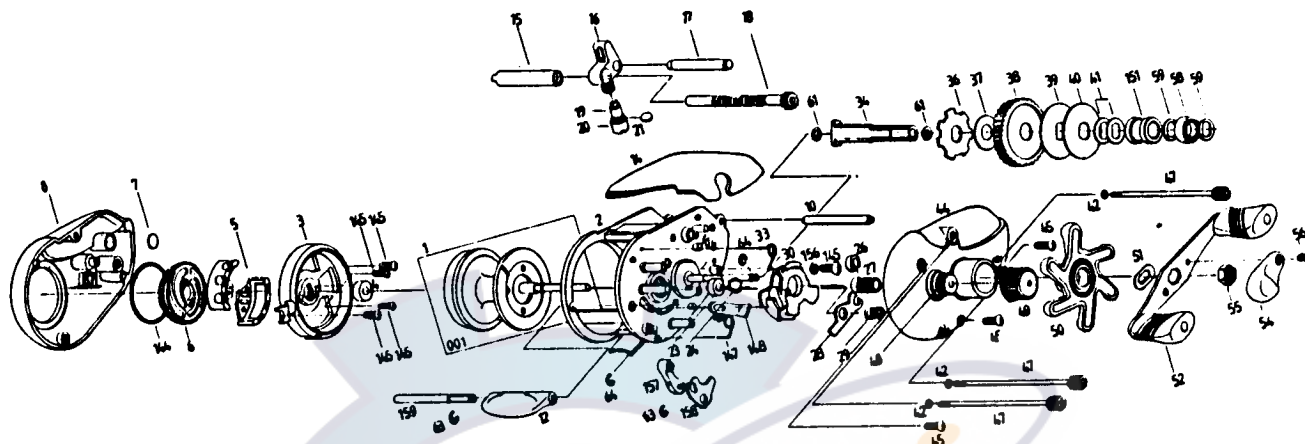

SILSTAR

EDGE

REF.NO	PART NO.	DESCRIPTION	PRICE	REF. NO.	PART NO.	DESCRIPTION	PRICE
1	001-5129	SPOOL ASSY	$5.25	36	036-0001	RATCHET	$0.35
2	002-5129	FRAME	$4.50	37	037-0001	FIBER W/S	$0.35
3	003-5129	SPOOL FLANGE	$0.47	38	038-5129	D-GEAR	$1.60
4	004-0001	BEARING	$0.35	39	039-0001	B W/S	$0.35
5	005-5129	MAG. H/O ASSY	$3.10	40	040-0001	D W/S	$0.35
6	006-5129	MAG. ADJ.	$0.35	41	041-0001	S/P W/S	$0.35
7	007-0001	CARRIAGE S/C W/S	$0.35	42	042-5130	STAB. BAR W/S	$0.35
8	008-5130	LEFT C/O ASSY	$2.67	44	044-5130	RIGHT C/O ASSY	$3.75
9	009-5130	SPOOL T/S W/S	$0.35	45	045-5129	SCREW	$0.35
10	010-5130	STAB BAR	$0.35	47	047-5130	STAB. BAR W/S	$1.95
12	012-5129	PUSH BUTTON	$0.35	48	048-5130	C-RING	$0.35
14	014-5130	TOP COVER	$1.60	49	049-5129	CAST CONTROL CAP	$0.87
15	015-5130	LEVER WIND GUIDE	$0.60	50	050-5129	STAR DRAG	$0.35
16	016-5129	L-G/P H/O ASSY	$1.10	51	051-0001	FRICTION W/S	$0.35
17	017-5130	STAB BAR	$0.35	52	058-5129	HANDLE ASSY	$2.67
18	018-5129	CARRIAGE S/C ASSY	$5.85	54	054-5129	H-NUT CAP	$0.35
19	019-0001	L-G/P	$0.75	55	055-5129	H-NUT	$0.35
20	020-0001	PAWL CAP	$0.35	56	056-0001	SCREW	$0.35
21	021-0001	PAWL ADJ W/S	$0.35	58	058-0001	BALL BEARING	$3.10
24	023-5130	BEARING RETAINER	$0.35	59	059-0001	D-W/S	$0.35
26	024-0001	YOKE COLLAR	$0.35	75	075-5129	SCREW	$0.35
27	027-5129	PINION ASSY	$1.45	144	144-5129	T/S W/S	$0.35
28	028-5129	YOKE	$0.35	145	145-5129	SCREW	$0.35
29	029-5129	YOKE PUSH S/P	$0.35	146	146-5129	SCREW	$0.35
30	030-5129	CLUTCH ARM	$0.52	147	147-5129	RETURN PAWL S/P	$0.35
33	033-0001	CLUTCH ARM S/P	$0.35	148	148-5129	CLUTCH RETURN PAWL	$0.35
34	034-0001	DRIVE SHAFT	$1.80	149	149-5129	SCREW	$0.35
35	035-0001	A-R-PAWL ASSY	$0.60	150	150-5129	BEARING	$0.35
				151	151-5129	BUSH	$0.35
				152	152-5129	BEARING PLATE	$0.35
				156	156-5129	WASHER	$0.35

PARTS LIST FOR SILSTAR : EDGE

* When ordering parts for your Silstar reel, be sure to include the following:

1) Complete Model Number and Letter. Example: BT 80 B
2) Specify Color for FX, BT,CX,ER,EC series reels.