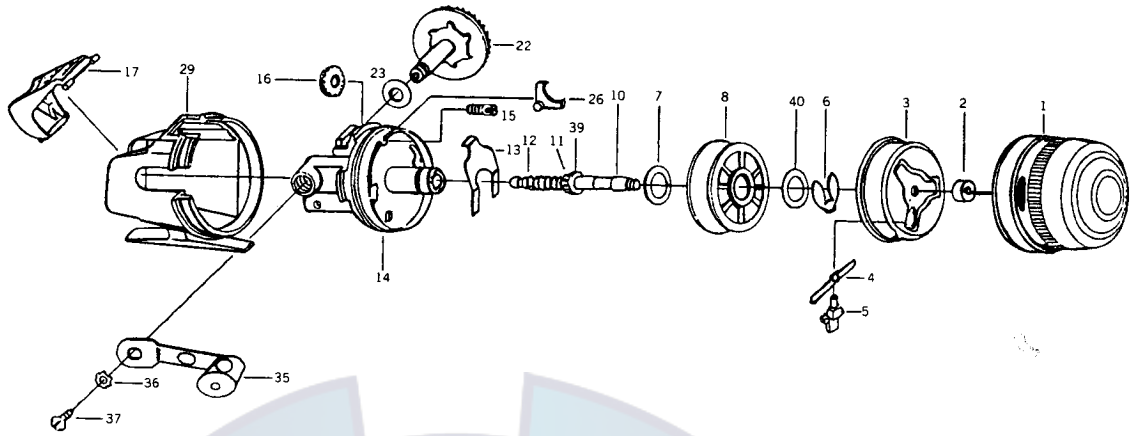

SILSTAR EC-5120

REF. NO.	PART NO.	DESCRIPTION	REF. NO.	PART NO.	DESCRIPTION
1	001-0615	FRONT COVER	14	014-0610	BODY
2	002-0115	ROTOR NUT	15	015-0610	DRAG SCREW
3	003-0615	ROTOR A'SSY	16	016-0610	DRAG DIAL
4	004-0615	SPRING	17	017-0610	PUSH BUTTON
5	005-0615	PICK UP	22	022-0610	DRIVE GEAR
6	006-0115	"E" RING	23	023-0410	DRIVE GEAR A/D W/S
7	007-0115	WASHER	26	026-0510	ANTI-R-CLAW
8	008-0615	SPOOL	29	029-0610	BODY COVER
10	010-0615	MAIN SHAFT	35	035-0110	HANDLE A'SSY
11	011-0416	PINION	36	036-0110	TOOTH WASHER
12	012-0315	SPRING	37	037-0410	SCREW
13	013-0615	LEAF SPRING	40	040-0410	WASHER

PARTS LIST FOR 5120 REEL