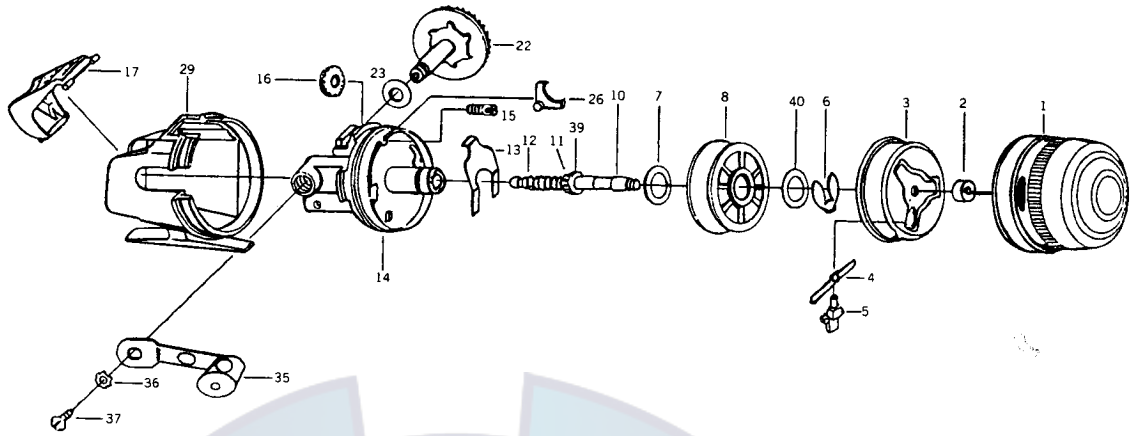

# SILSTAR EC-5120

REF. NO.	PART NO.	DESCRIPTION	REF. NO.	PART NO.	DESCRIPTION
1	001-0615	FRONT COVER	14	014-0610	BODY
2	002-0115	ROTOR NUT	15	015-0610	DRAG SCREW
3	003-0615	ROTOR A'SSY	16	016-0610	DRAG DIAL
4	004-0615	SPRING	17	017-0610	PUSH BUTTON
5	005-0615	PICK UP	22	022-0610	DRIVE GEAR
6	006-0115	"E" RING	23	023-0410	DRIVE GEAR A/D W/S
7	007-0115	WASHER	26	026-0510	ANTI-R-CLAW
8	008-0615	SPOOL	29	029-0610	BODY COVER
10	010-0615	MAIN SHAFT	35	035-0110	HANDLE A'SSY
11	011-0416	PINION	36	036-0110	TOOTH WASHER
12	012-0315	SPRING	37	037-0410	SCREW
13	013-0615	LEAF SPRING	40	040-0410	WASHER

PARTS LIST FOR 5120 REEL