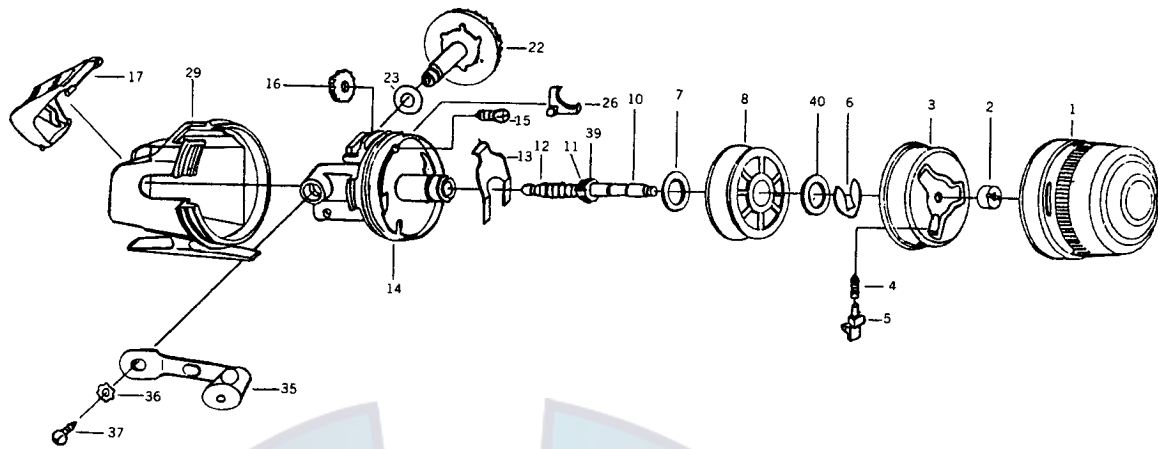

SILSTAR EC-5130

REF. NO.	PART NO.	DESCRIPTION	REF. NO.	PART NO.	DESCRIPTION
1	001-0715	FRONT COVER	14	014-0715	BODY
2	002-0115	ROTOR NUT	15	015-0715	DRAG SCREW
3	003-0415	ROTOR A'SSY	16	016-0615	DRAG DIAL
4	004-0315	SPRING	17	017-0715	PUSH BUTTON
5	005-0415	PICK UP	22	022-0415	DRIVE GEAR
6	006-0115	"E" RING	23	023-0415	DRIVE GEAR A/D W/S
7	007-0115	WASHER	26	026-0515	ANTI-R-CLAW
8	008-0415	SPOOL	29	029-0715	BODY COVER
10	010-0715	MAIN SHAFT	35	035-0415	HANDLE A'SSY
11	011-0415	PINION	36	036-0115	TOOTH WASHER
12	012-0315	SPRING	37	037-0415	SCREW
13	013-0715	LEAF SPRING	40	040-0415	WASHER

PARTS LIST FOR 5130 REEL