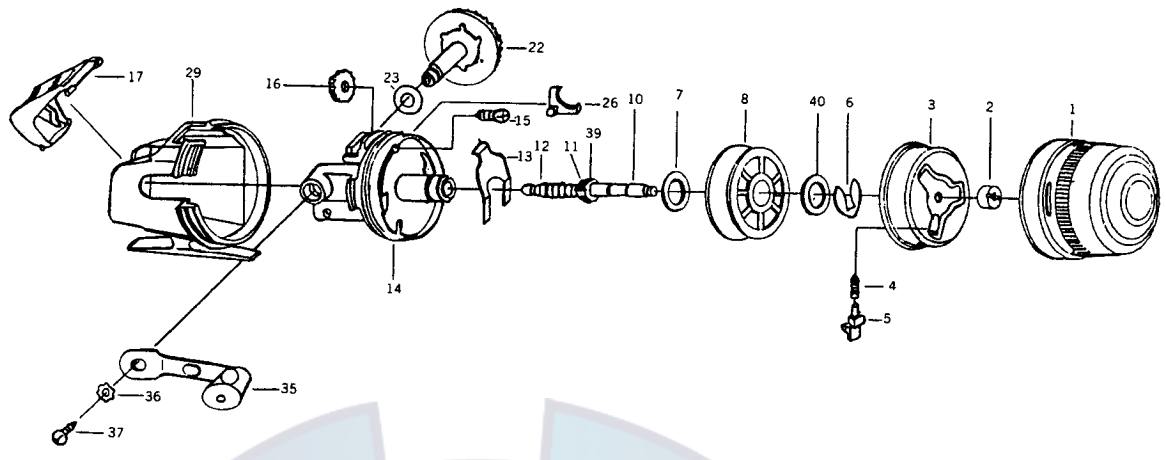

# SILSTAR EC-5130

REF. NO.	PART NO.	DESCRIPTION	REF. NO.	PART NO.	DESCRIPTION
1	001-0715	FRONT COVER	14	014-0715	BODY
2	002-0115	ROTOR NUT	15	015-0715	DRAG SCREW
3	003-0415	ROTOR A'SSY	16	016-0615	DRAG DIAL
4	004-0315	SPRING	17	017-0715	PUSH BUTTON
5	005-0415	PICK UP	22	022-0415	DRIVE GEAR
6	006-0115	"E" RING	23	023-0415	DRIVE GEAR A/D W/S
7	007-0115	WASHER	26	026-0515	ANTI-R-CLAW
8	008-0415	SPOOL	29	029-0715	BODY COVER
10	010-0715	MAIN SHAFT	35	035-0415	HANDLE A'SSY
11	011-0415	PINION	36	036-0115	TOOTH WASHER
12	012-0315	SPRING	37	037-0415	SCREW
13	013-0715	LEAF SPRING	40	040-0415	WASHER

PARTS LIST FOR 5130 REEL