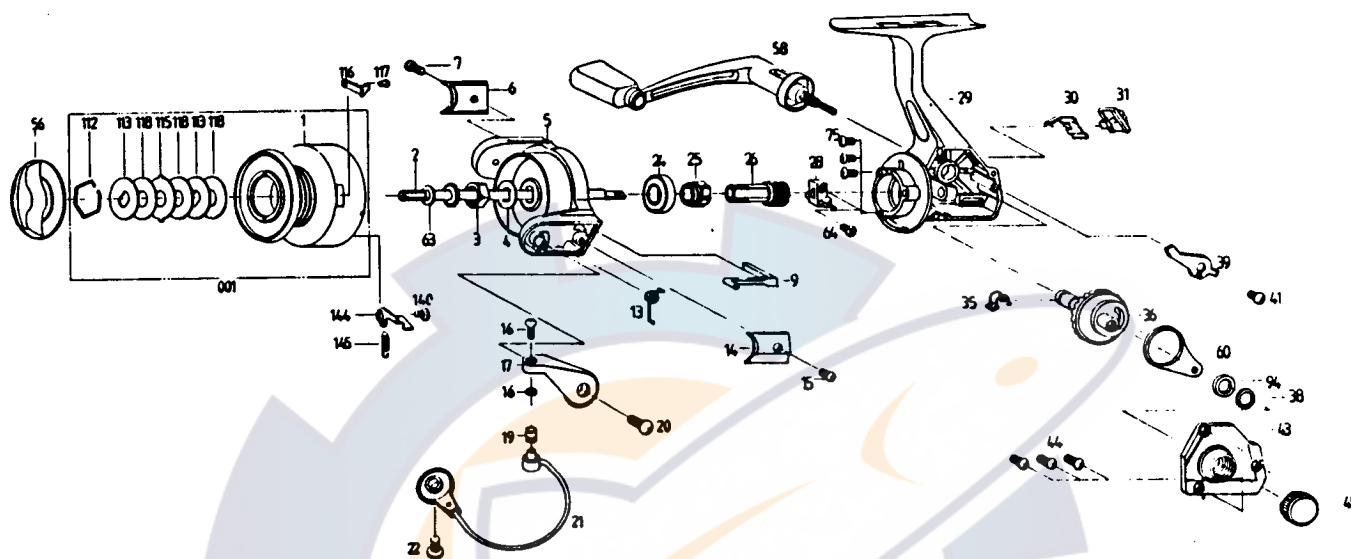

SILSTAR

BT25

REF.NO	PART NO.	DESCRIPTION	PRICE	REF. NO.	PART NO.	DESCRIPTION	PRICE
1	001-5131	SPOOL ASSY	\$2.20	26	026-5131	PINION	\$1.60
2	002-5131	MAIN SHAFT ASSY	\$0.90	28	028-5131	O/S HOLDER	\$0.35
3	003-5131	ROTOR NUT	\$0.35	29	029-5131	BODY ASSY	\$2.65
4	004-5131	ROTOR W/S	\$0.35	30	030-5131	LEAF S/P	\$0.35
5	005-5131	ROTOR	\$1.95	31	031-5131	A/R LEVER	\$0.35
6	006-5131	B/H C/O	\$0.35	35	035-5131	A/R CLAW ADJ	\$0.35
7	007-0410	B/H C/O S/C	\$0.35	36	036-5131	DRIVE GEAR	\$0.75
9	009-5131	BAIL K/L	\$0.35	38	038-5131	DRIVE GEAR ADJ W/S	\$0.35
13	013-5131	BAIL S/P	\$0.35	39	039-5131	A/R CLAW	\$0.35
14	014-5131	ARM LEVER C/O	\$0.35	41	041-5131	A/R CLAW S/C	\$0.35
15	007-0410	ARM LEVER C/O S/C	\$0.35	43	043-5131	BODY C/O ASSY	\$1.25
16	016-2610	L-SLIDER S/C	\$0.35	44	044-4217	BODY C/O S/C	\$0.35
17	017-5131	ARM LEVER	\$0.35	45	045-0710	HANDLE S/C CAP	\$0.35
18	018-5131	L-ROLLER COLLAR	\$0.35	56	056-5131	DRAG KNOB ASSY	\$0.90
19	019-4213	L-ROLLER	\$0.75	58	058-5131	HANDLE ASSY	\$1.25
20	057-0710	ARM LEVER S/C	\$0.35	60	060-5131	O/S SLIDE	\$0.35
21	021-5131	BAIL ASSY	\$1.25	63	063-5131	SPOOL ADJ	\$0.35
22	057-0710	B/H S/C	\$0.35	64	064-5131	O/S HOLDER S/C PIN	\$0.35
24	024-5131	BALL BEARING	\$3.10	94	094-5131	BEARING (B/C)	\$5.45
25	025-5131	RATCHET	\$0.35				

PARTS LIST FOR SILSTAR : BT25

* When ordering parts for your Silstar reel, be sure to include the following:

- 1) Complete Model Number and Letter. Example: BT 80 B
- 2) Specify Color for FX, BT,CX,ER,EC series reels.