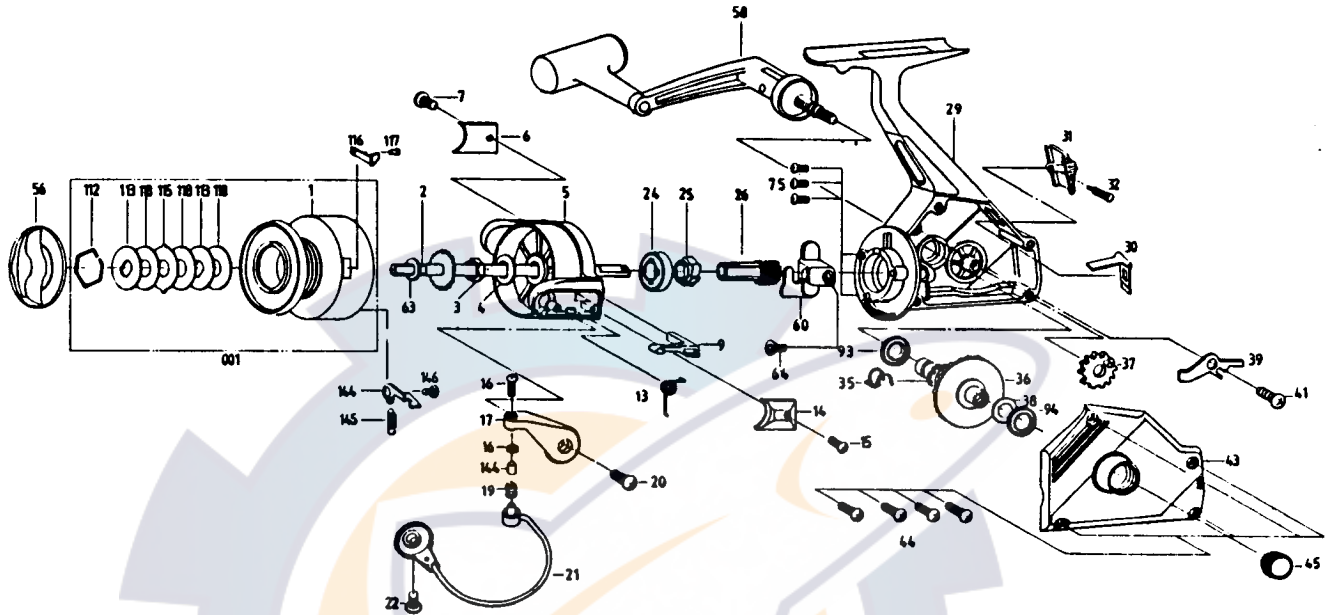

SILSTAR

BT80B

REF.NO	PART NO.	DESCRIPTION	PRICE	REF. NO.	PART NO.	DESCRIPTION	PRICE
1	001-4258	SPOOL ASSY	\$7.00	30	030-5132	LEAF S/P	\$0.35
2	002-4249	MAIN SHAFT ASSY	\$2.50	31	031-5132	ANTI-R-LEVER	\$0.35
3	003-0210	ROTOR NUT	\$0.35	32	032-5132	PIN	\$0.35
4	004-0210	ROTOR W/S	\$0.35	35	035-4213	ANTI-R-CLAW ADJ S/P	\$0.35
5	005-5133	ROTOR	\$2.65	36	036-4222	DRIVE GEAR	\$1.25
6	006-4218	B/H C/O	\$0.35	37	037-0110	O/S GEAR	\$0.35
7	007-4211	B/H C/O S/C	\$0.35	38	038-0110	DRIVE GEAR ADJ W/S	\$0.35
9	009-4220	BAIL K/L	\$0.35	39	039-4223	ANTI-R-CLAW	\$0.35
13	013-4217	BAIL S/P	\$0.35	41	041-4214	ANTI-R-CLAW S/C	\$0.35
14	006-4218	ARM LEVER C/O	\$0.35	43	043-4255	BODY C/O	\$1.10
15	007-4211	ARM LEVER C/O S/C	\$0.35	44	044-3010	BODY C/O S/C	\$0.35
16	016-4216	L-SLIDER S/C	\$0.35	45	045-0110	HANDLE S/C CAP	\$0.35
17	017-4218	ARM LEVER	\$0.60	56	056-4233	DRAG KNOB	\$0.75
18	018-4216	L-SLIDER W/S	\$0.35	58	058-1210	HANDLE ASSY	\$4.40
19	019-4212	L-ROLLER	\$0.60	60	060-4222	O/S SLIDER	\$0.35
20	020-4212	ARM LEVER S/C	\$0.35	63	063-1210	SPOOL ADJ W/S	\$0.35
21	021-4238	BAIL ASSY	\$1.60	64	059-0110	ANTI-R-CAM	\$0.35
22	020-4212	B/H S/C	\$0.35	69	069-1310	SCREW	\$0.35
24	024-4216	BALL BEARING	\$3.10	75	075-4214	SCREW	\$0.35
25	025-4212	RATCHET	\$0.35	93	093-4217	BEARING	\$3.70
26	026-4226	PINION	\$1.60	94	093-4217	BEARING	\$3.70
29	029-4260	BODY	\$3.90	144	144-5132	L-ROLLER BUSHING	\$0.35

PARTS LIST FOR SILSTAR : BT80B

* When ordering parts for your Silstar reel, be sure to include the following:

- 1) Complete Model Number and Letter. Example: BT 80 B
- 2) Specify Color for FX, BT,CX,ER,EC series reels.