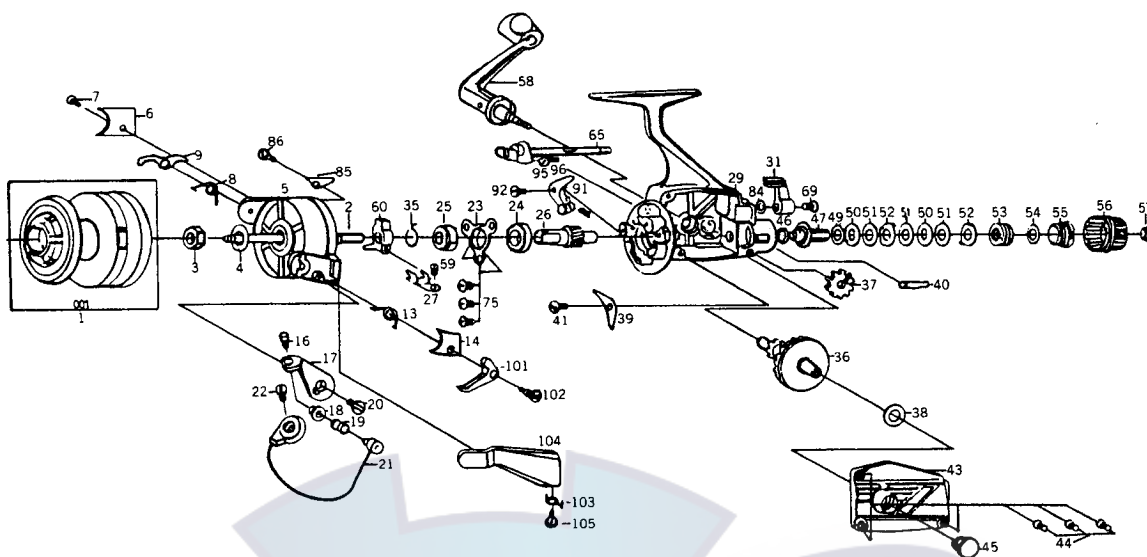

# SILSTAR DX-2735

REF. NO.	PART NO.	DESCRIPTION	REF. NO.	PART NO.	DESCRIPTION
1	001-2710	SPOOL A'SSY	43	043-2710	BODY COVER A'SSY
2	002-2710	MAIN SHAFT A'SSY	44	044-1810	BODY COVER S/C
3	003-2710	ROTOR NUT	45	045-2610	HANDLE S/C CAP
4	004-2610	ROTOR WASHER	46	046-1810	WASHER
5	005-2710	ROTOR	47	047-1810	CLICK METAL
6	006-2710	BAIL HOLDER COVER	49	049-1810	DISK B WASHER
7	007-0410	BAIL HOLDER C/O S/C	50	050-1810	DISK D WASHER
8	008-2710	BAIL KICK LEVER S/P	51	051-1810	DISK C WASHER
9	009-2710	BAIL KICK LEVER	52	052-1810	DISK A WASHER
13	013-2710	BAIL SPRING	53	053-1810	COIL S/P
14	014-2710	ARM LEVER C/O	54	054-1810	PRESSURE WASHER
16	016-2610	LINE SLIDER S/C	55	055-1810	PRESSURE
17	017-2710	ARM LEVER	56	056-2610	DRAG KNOB A'SSY
18	018-2610	LINE ROLLER COLLAR	57	057-0710	DRAG KNOB S/C
19	019-1810	LINE ROLLER	58	058-2110	HANDLE A'SSY
20	020-2710	ARM LEVER S/C	59	059-1810	SCREW
21	021-2710	BAIL A'SSY	60	060-1810	O/S SLIDER
22	022-0810	BAIL HOLDER S/C	65	065-2710	A-R-CAM
23	023-2710	BEARING PLATE	69	069-2710	SCREW
24	024-2610	BEARING	75	075-2710	SCREW
25	025-2610	RATCHET	84	084-2710	WASHER
26	026-2710	PINION	85	085-2710	KICK LINK
27	027-1810	RETAINER	86	086-2710	SCREW
29	029-2710	BODY A'SSY	91	091-2710	LINK A'SSY
31	031-2710	ANTI-R-LEVER	92	092-2710	SCREW
35	035-2710	ANTI-R-CLAW ADJ	95	095-2610	BALL
36	036-2610	DRIVE GEAR	96	096-2710	SPRING
37	037-1810	O/S GEAR	101	101-2710	EASY LINK
38	038-0710	DRIVE GEAR ADJ W/S	102	102-2710	EASY LINK S/C
39	039-2710	ANTI-R-CLAW ADJ	103	103-2710	EASY LEVER S/P
40	040-1810	DRIVE GEAR	104	104-2710	EASY LEVER
41	041-2710	ANTI-R-CLAW S/C	015	105-2710	EASY LEVER S/C

PARTS LIST FOR 2735 REEL