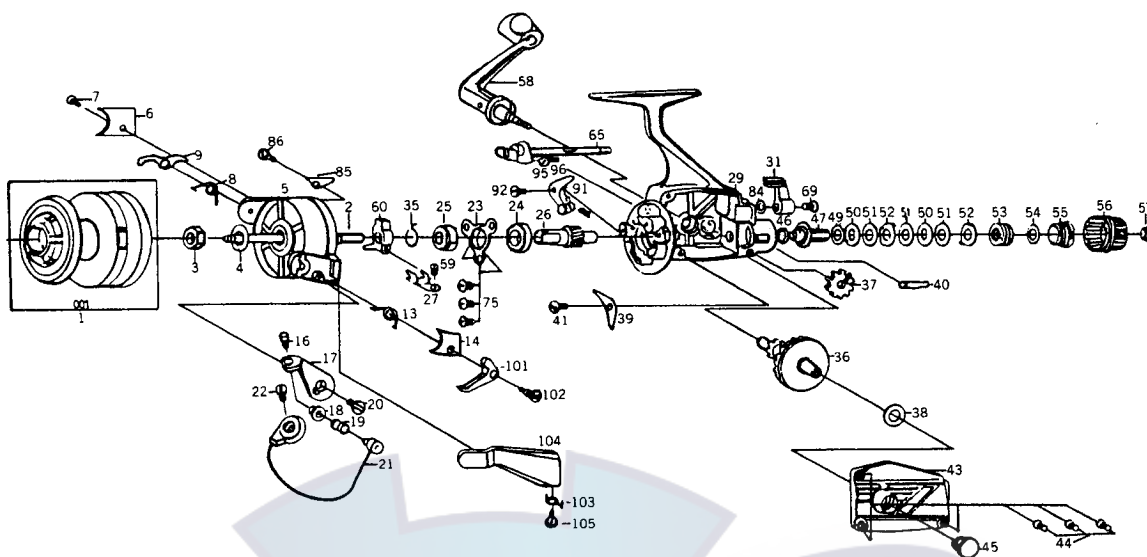

SILSTAR DX-2735

REF. NO.	PART NO.	DESCRIPTION	REF. NO.	PART NO.	DESCRIPTION
1	001-2710	SPOOL A'SSY	43	043-2710	BODY COVER A'SSY
2	002-2710	MAIN SHAFT A'SSY	44	044-1810	BODY COVER S/C
3	003-2710	ROTOR NUT	45	045-2610	HANDLE S/C CAP
4	004-2610	ROTOR WASHER	46	046-1810	WASHER
5	005-2710	ROTOR	47	047-1810	CLICK METAL
6	006-2710	BAIL HOLDER COVER	49	049-1810	DISK B WASHER
7	007-0410	BAIL HOLDER C/O S/C	50	050-1810	DISK D WASHER
8	008-2710	BAIL KICK LEVER S/P	51	051-1810	DISK C WASHER
9	009-2710	BAIL KICK LEVER	52	052-1810	DISK A WASHER
13	013-2710	BAIL SPRING	53	053-1810	COIL S/P
14	014-2710	ARM LEVER C/O	54	054-1810	PRESSURE WASHER
16	016-2610	LINE SLIDER S/C	55	055-1810	PRESSURE
17	017-2710	ARM LEVER	56	056-2610	DRAG KNOB A'SSY
18	018-2610	LINE ROLLER COLLAR	57	057-0710	DRAG KNOB S/C
19	019-1810	LINE ROLLER	58	058-2110	HANDLE A'SSY
20	020-2710	ARM LEVER S/C	59	059-1810	SCREW
21	021-2710	BAIL A'SSY	60	060-1810	O/S SLIDER
22	022-0810	BAIL HOLDER S/C	65	065-2710	A-R-CAM
23	023-2710	BEARING PLATE	69	069-2710	SCREW
24	024-2610	BEARING	75	075-2710	SCREW
25	025-2610	RATCHET	84	084-2710	WASHER
26	026-2710	PINION	85	085-2710	KICK LINK
27	027-1810	RETAINER	86	086-2710	SCREW
29	029-2710	BODY A'SSY	91	091-2710	LINK A'SSY
31	031-2710	ANTI-R-LEVER	92	092-2710	SCREW
35	035-2710	ANTI-R-CLAW ADJ	95	095-2610	BALL
36	036-2610	DRIVE GEAR	96	096-2710	SPRING
37	037-1810	O/S GEAR	101	101-2710	EASY LINK
38	038-0710	DRIVE GEAR ADJ W/S	102	102-2710	EASY LINK S/C
39	039-2710	ANTI-R-CLAW ADJ	103	103-2710	EASY LEVER S/P
40	040-1810	DRIVE GEAR	104	104-2710	EASY LEVER
41	041-2710	ANTI-R-CLAW S/C	015	105-2710	EASY LEVER S/C

PARTS LIST FOR 2735 REEL