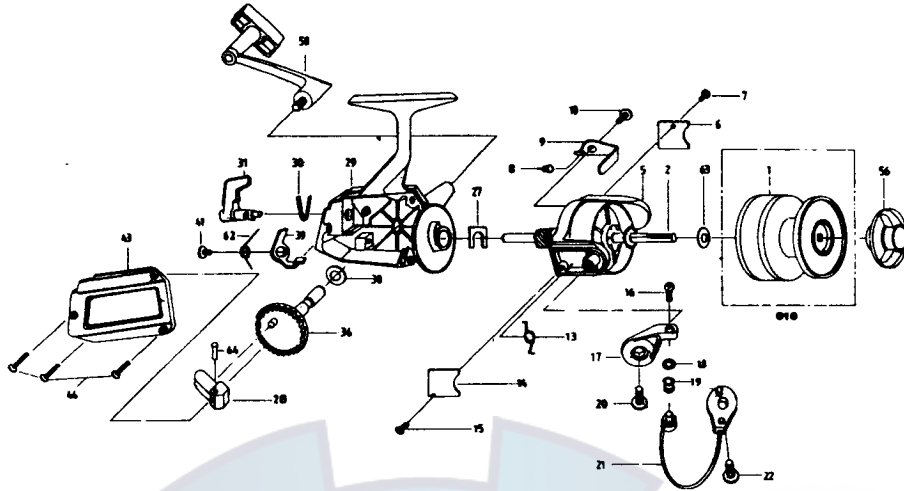

SILSTAR ET-2035

REF. NO.	PART NO.	DESCRIPTION	REF. NO.	PART NO.	DESCRIPTION
1	001-0910	SPOOL A'SSY	22	022-0110	BAIL HOLDER S/C
2	002-0910	MAIN SHAFT A'SSY	27	027-0910	RETAINER
5	005-0910	ROTOR A'SSY	28	028-0910	O/S HOLDER
6	006-0910	BAIL HOLDER C/O	29	029-0910	BODY A'SSY
7	007-0310	BAIL HOLDER C/O S/C	30	030-0910	LEAF SPRING
8	008-0110	BAIL KICK LEVER S/P	31	031-0910	ANTI-R-LEVER
9	009-0910	BAIL KICK LEVER	36	036-0910	DRIVE GEAR
10	010-0310	BAIL KICK LEVER S/C	38	038-0710	DRIVE GEAR A/D W/S
13	013-0910	BAIL SPRING	39	039-0910	ANTI-R-CLAW
14	014-0910	ARM LEVER COVER	41	041-0910	ANTI-R-CLAW S/C
15	015-0310	ARM LEVER COVER S/C	43	043-0910	BODY COVER A'SSY
16	016-0310	LINE SLIDER S/C	44	044-0910	BODY COVER S/C W/S
17	017-0910	ARM LEVER	56	056-0910	DRAG KNOB A'SSY
18	018-0310	LINE ROLLER COLLAR	58	058-0910	HANDLE A'SSY
19	019-0310	LINE ROLLER	62	062-0910	ANTI-R-CLAW S/P
20	020-0110	ARM LEVER S/C	63	063-0910	SPOOL A/D WASHER
21	021-0910	BAIL A'SSY	64	064-0910	O/S HOLDER PIN

PARTS LIST FOR 2035 REEL