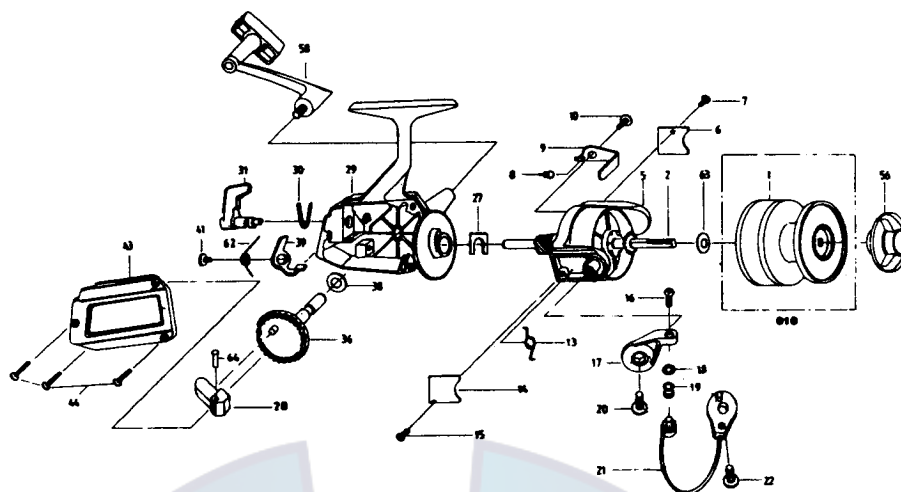

SILSTAR ET-2036

REF. NO.	PART NO.	DESCRIPTION	REF. NO.	PART NO.	DESCRIPTION
1	001-3210	SPOOL A'SSY	22	022-0110	BAIL HOLDER S/C
2	002-0910	MAIN SHAFT A'SSY	27	027-0910	RETAINER
5	005-3210	ROTOR A'SSY	28	028-0910	O/S HOLDER
6	006-3210	BAIL HOLDER C/O	29	029-3210	BODY A'SSY
7	007-0310	BAIL HOLDER C/O S/C	30	030-0910	LEAF SPRING
8	008-0110	BAIL KICK LEVER S/P	31	031-0910	ANTI-R-LEVER
9	009-0910	BAIL KICK LEVER	36	036-0910	DRIVE GEAR
10	010-0310	BAIL KICK LEVER S/C	38	038-0710	DRIVE GEAR A/D W/S
13	013-0910	BAIL SPRING	39	039-0910	ANTI-R-CLAW
14	014-3210	ARM LEVER COVER	41	041-0910	ANTI-R-CLAW S/C
15	015-0310	ARM LEVER COVER S/C	43	043-3210	BODY COVER A'SSY
16	016-0310	LINE SLIDER S/C	44	044-0910	BODY COVER S/C W/S
17	017-0910	ARM LEVER	56	056-0910	DRAG KNOB A'SSY
18	018-0310	LINE ROLLER COLLAR	58	058-0910	HANDLE A'SSY
19	019-0310	LINE ROLLER	62	062-0910	ANTI-R-CLAW S/P
20	020-0110	ARM LEVER S/C	63	063-0910	SPOOL A/D WASHER
21	021-0910	BAIL A'SSY	64	064-0910	O/S HOLDER PIN

PARTS LIST FOR 2036 REEL