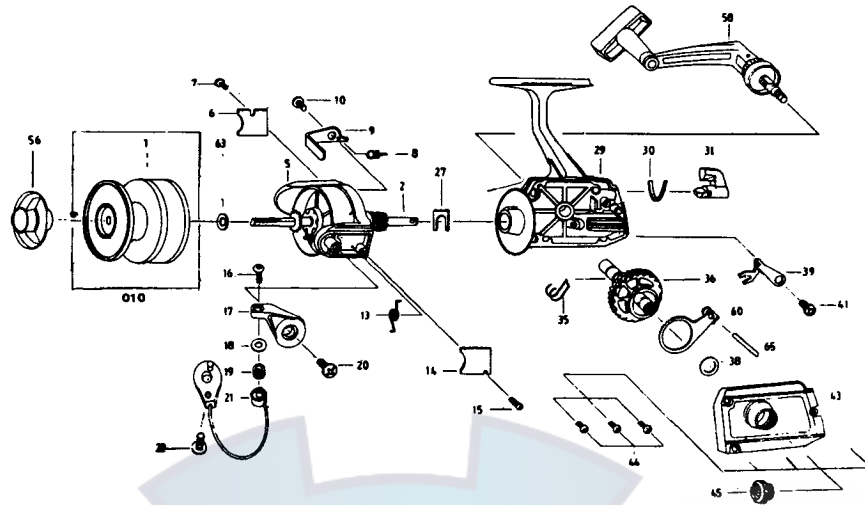

# SILSTAR ET-2050

REF. NO.	PART NO.	DESCRIPTION	REF. NO.	PART NO.	DESCRIPTION
1	001-1110	SPOOL A'SSY	22	022-0110	BAIL HOLDER S/C
2	002-1110	MAIN SHAFT A'SSY	27	027-1010	RETAINER
5	005-1110	ROTOR	29	029-1110	BODY A'SSY
6	006-1110	BAIL HOLDER COVER	30	030-1010	LEAF SPRING
7	007-0310	BAIL HOLDER C/O S/C	31	031-1010	ANTI-R-LEVER
8	008-0110	BAIL KICK LEVER S/P	35	035-0310	ANTI-R-CLAW A/D
9	009-1110	BAIL KICK LEVER	36	036-0310	DRIVE GEAR
10	010-0310	BAIL KICK LEVER S/C	38	038-0310	DRIVE GEAR A/S W/S
13	013-1110	BAIL SPRING	39	039-1010	ANTI-R-CLAW
14	014-1110	ARM LEVER COVER	41	041-1310	ANTI-R-CLAW S/C
15	015-0310	ARM LEVER C/O S/C	43	043-1110	BODY COVER A'SSY
16	016-0310	LINE SLIDER S/C	44	044-1010	BODY COVER S/C
17	017-1110	ARM LEVER	45	045-0310	HANDLE SCREW CAP
18	018-0310	LINE ROLLER COLLAR	56	056-1110	DRAG KNOB A'SSY
19	019-0310	LINE ROLLER	58	058-1110	HANDLE A'SSY
20	020-0110	ARM LEVER S/C	60	060-1010	O/S SLIDER
21	021-1110	BAIL A'SSY	63	063-0910	SPOOL A/D WASHER

PARTS LIST FOR 2050 REEL