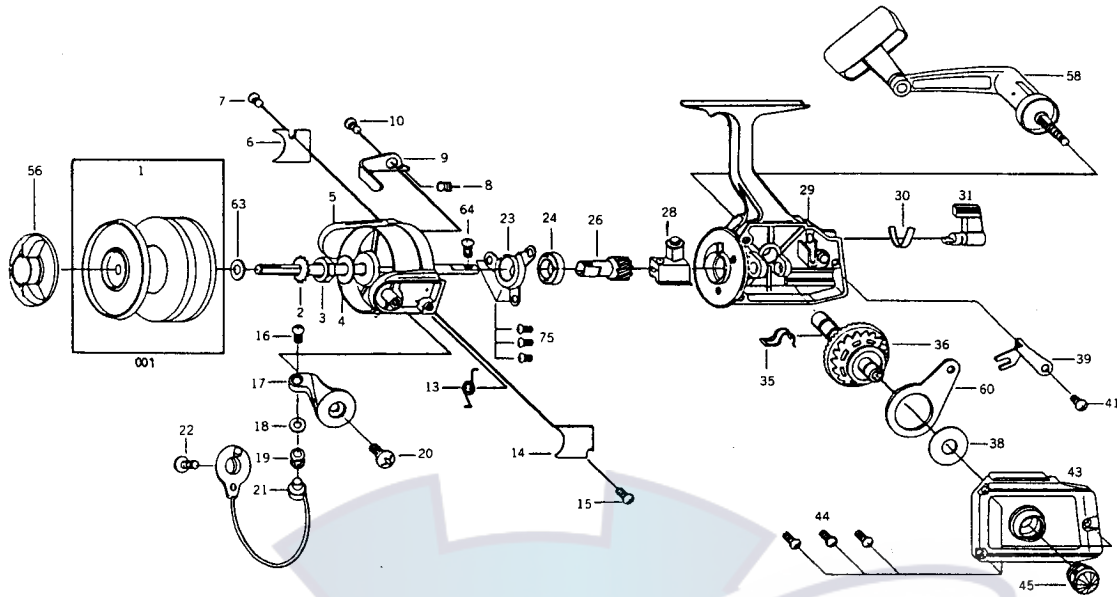

SILSTAR ET-2060

REF. NO.	PART NO.	DESCRIPTION	REF. NO.	PART NO.	DESCRIPTION
1	001-2410	SPOOL A'SSY	24	024-0110	BEARING
2	002-2410	MAIN SHAFT A'SSY	26	026-2410	PINION
3	003-0110	ROTOR NUT	28	028-1210	O/S HOLDER
4	004-0110	ROTOR WASHER	29	029-2410	BODY A'SSY
5	005-2410	ROTOR	30	030-1210	LEAF SPRING
6	006-2410	BAIL HOLDER COVER	31	031-2410	ANTI-R-LEVER
7	007-0110	BAIL HOLDER C/O S/C	35	035-1210	ANTI-R-CLAW A/D
8	008-0110	BAIL KICK LEVER S/P	36	036-1210	DRIVE GEAR
9	009-2410	BAIL KICK LEVER	38	038-0110	DRIVE GEAR A/D W/S
10	010-2410	BAIL KICK LEVER S/C	39	039-2410	ANTI-R-CLAW
13	013-2410	BAIL SPRING	41	041-1210	ANTI-R-CLAW S/C
14	014-2410	ARM LEVER COVER	43	043-2410	BODY COVER A'SSY
15	015-0110	ARM LEVER C/O S/C	44	044-0110	BODY COVER S/C
16	016-0110	LINE SLIDER S/C	45	045-0110	HANDLE SCREW CAP
17	017-2410	ARM LEVER	56	056-1210	DRAG KNOB A'SSY
18	018-0110	LINE ROLLER COLLAR	58	058-0110	HANDLE A'SSY
19	019-0110	LINE ROLLER	60	060-2410	O/S SLIDER
20	020-1210	ARM LEVER S/C	63	063-1210	SPOOL A/C WASHER
21	021-2410	BAIL A'SSY	64	064-1210	O/S HOLDER S/C
22	022-0110	BAIL HOLDER S/C	75	075-2410	SCREW
23	023-2410	BEARING PLATE			

PARTS LIST FOR 2060 REEL