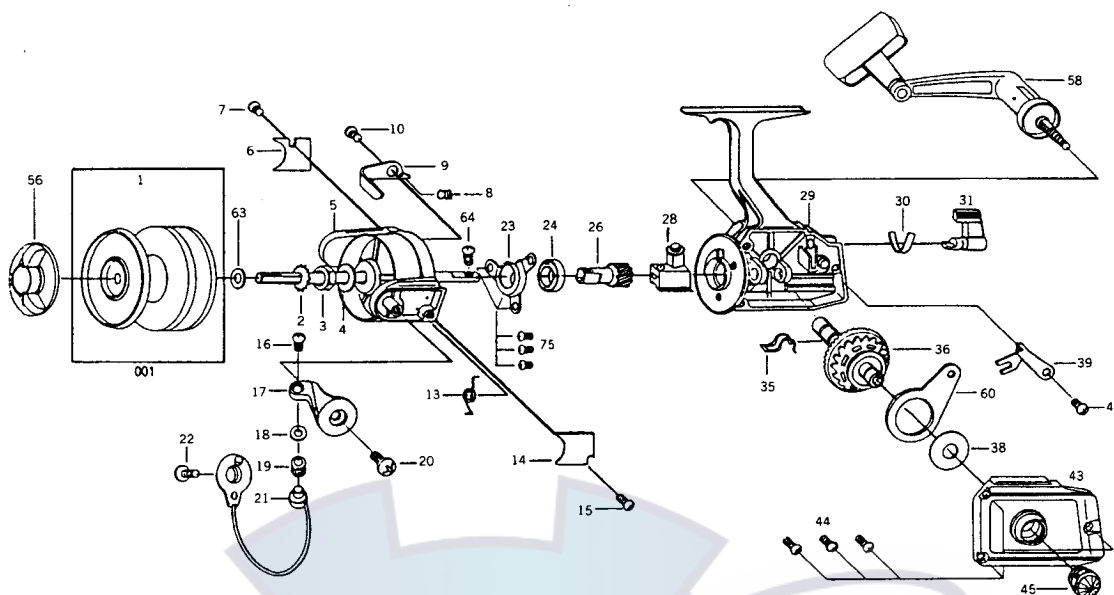

# SILSTAR ET-2061

REF. NO.	PART NO.	DESCRIPTION	REF. NO.	PART NO.	DESCRIPTION
1	001-3510	SPOOL A'SSY	24	024-0110	BEARING
2	002-2410	MAIN SHAFT A'SSY	26	026-2410	PINION
3	003-0110	ROTOR NUT	28	028-1210	O/S HOLDER
4	004-0110	ROTOR WASHER	29	029-3510	BODY A'SSY
5	005-3510	ROTOR	30	030-1210	LEAF SPRING
6	006-3510	BAIL HOLDER COVER	31	031-2410	ANTI-R-LEVER
7	007-0110	BAIL HOLDER C/O S/C	35	035-1210	ANTI-R-CLAW A/D
8	008-0110	BAIL KICK LEVER S/P	36	036-1210	DRIVE GEAR
9	009-2410	BAIL KICK LEVER	38	038-0110	DRIVE GEAR A/D W/S
10	010-2410	BAIL KICK LEVER S/C	39	039-2410	ANTI-R-CLAW
13	013-2410	BAIL SPRING	41	041-1210	ANTI-R-CLAW S/C
14	014-3510	ARM LEVER COVER	43	043-3510	BODY COVER A'SSY
15	015-0110	ARM LEVER C/O S/C	44	044-0110	BODY COVER S/C
16	016-0110	LINE SLIDER S/C	45	045-0110	HANDLE SCREW CAP
17	017-2410	ARM LEVER	56	056-1210	DRAG KNOB A'SSY
18	018-0110	LINE ROLLER COLLAR	58	058-0110	HANDLE A'SSY
19	019-0110	LINE ROLLER	60	060-2410	O/S SLIDER
20	020-1210	ARM LEVER S/C	63	063-1210	SPOOL A/C WASHER
21	021-2410	BAIL A'SSY	64	064-1210	O/S HOLDER S/C
22	022-0110	BAIL HOLDER S/C	75	075-2410	SCREW
23	023-2410	BEARING PLATE			

PARTS LIST FOR 2061 REEL