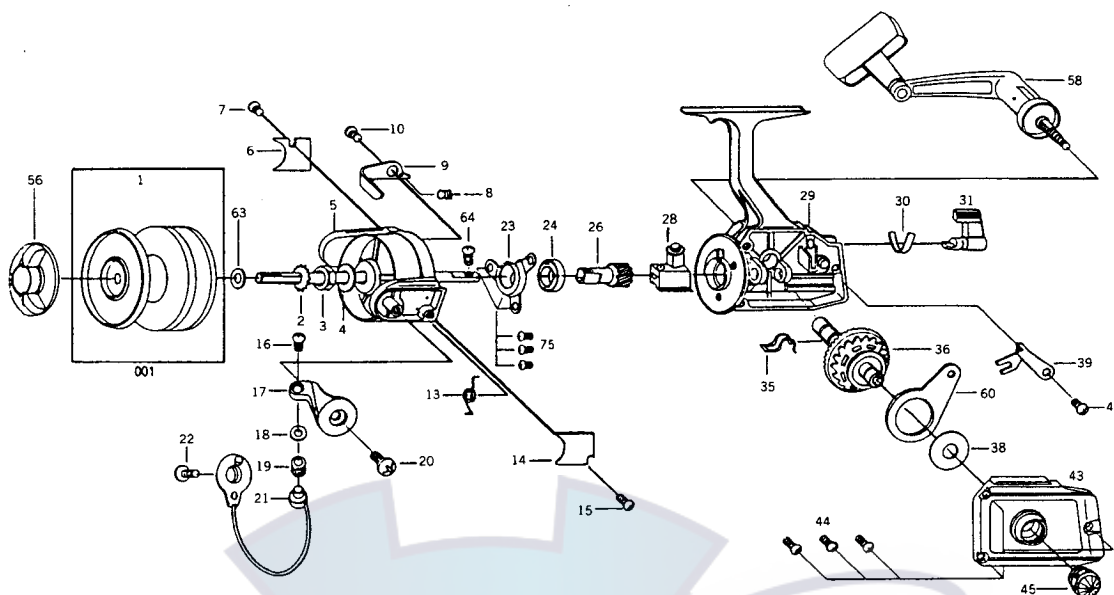

SILSTAR ET-2061

REF. NO.	PART NO.	DESCRIPTION	REF. NO.	PART NO.	DESCRIPTION
1	001-3510	SPOOL A'SSY	24	024-0110	BEARING
2	002-2410	MAIN SHAFT A'SSY	26	026-2410	PINION
3	003-0110	ROTOR NUT	28	028-1210	O/S HOLDER
4	004-0110	ROTOR WASHER	29	029-3510	BODY A'SSY
5	005-3510	ROTOR	30	030-1210	LEAF SPRING
6	006-3510	BAIL HOLDER COVER	31	031-2410	ANTI-R-LEVER
7	007-0110	BAIL HOLDER C/O S/C	35	035-1210	ANTI-R-CLAW A/D
8	008-0110	BAIL KICK LEVER S/P	36	036-1210	DRIVE GEAR
9	009-2410	BAIL KICK LEVER	38	038-0110	DRIVE GEAR A/D W/S
10	010-2410	BAIL KICK LEVER S/C	39	039-2410	ANTI-R-CLAW
13	013-2410	BAIL SPRING	41	041-1210	ANTI-R-CLAW S/C
14	014-3510	ARM LEVER COVER	43	043-3510	BODY COVER A'SSY
15	015-0110	ARM LEVER C/O S/C	44	044-0110	BODY COVER S/C
16	016-0110	LINE SLIDER S/C	45	045-0110	HANDLE SCREW CAP
17	017-2410	ARM LEVER	56	056-1210	DRAG KNOB A'SSY
18	018-0110	LINE ROLLER COLLAR	58	058-0110	HANDLE A'SSY
19	019-0110	LINE ROLLER	60	060-2410	O/S SLIDER
20	020-1210	ARM LEVER S/C	63	063-1210	SPOOL A/C WASHER
21	021-2410	BAIL A'SSY	64	064-1210	O/S HOLDER S/C
22	022-0110	BAIL HOLDER S/C	75	075-2410	SCREW
23	023-2410	BEARING PLATE			

PARTS LIST FOR 2061 REEL