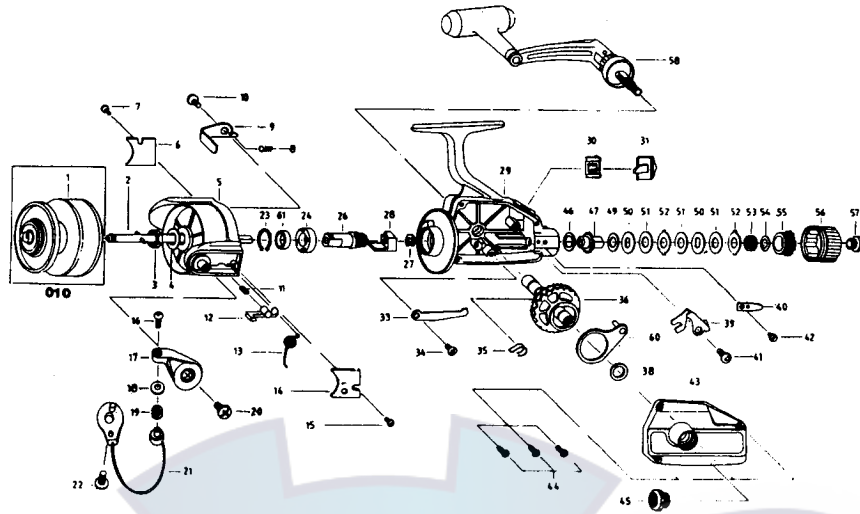

# SILSTAR EX-2151

REF. NO.	PART NO.	DESCRIPTION	REF. NO.	PART NO.	DESCRIPTION
1	001-4010	SPOOL A'SSY	31	031-0310	ANTI-R-LEVER
2	002-0310	MAIN SHAFT A'SSY	32		
3	003-0110	ROTOR NUT	33	033-0310	CLICK CLAW
4	004-0110	ROTOR WASHER	34	034-0310	CLICK CLAW S/C
5	005-4010	ROTOR	35	035-0310	ANTI-R-CLAW A/D
6	006-4010	BAIL HOLDER C/O	36	036-0310	DRIVE GEAR
7	007-0310	BAIL HOLDER C/O S/C	37		
8	008-0110	BAIL KICK LEVER S/P	38	038-0310	DRIVE GEAR A/D W/S
9	009-0310	BAIL KICK LEVER	39	039-0310	ANTI-R-CLAW
10	010-0310	BAIL KICK LEVER S/C	40	040-0310	DRAG LEAF S/P
11	011-0310	BAIL STOPPER S/P	41	041-0310	ANTI-R-CLAW S/C
12	012-0310	BAIL STOPPER	42	042-0310	DRAG LEAF S/P S/C
13	013-0310	BAIL SPRING	43	043-4010	BODY COVER A'SSY
14	014-4010	ARM LEVER C/O	44	044-0310	BODY COVER S/C
15	015-0310	ARM LEVER C/O S/C	45	045-0310	HANDLE SCREW CAP
16	016-0310	LINE SLIDER S/C	46	046-0310	WASHER
17	017-0310	ARM LEVER	47	047-0310	CLICK METAL
18	018-0310	LINE ROLLER COLLAR	48		
19	019-0310	LINE ROLLER	49	049-03100	DISK B WASHER
20	020-0110	ARM LEVER S/C	50	050-0310	DISK D WASHER
21	021-0310	BAIL A'SSY	51	051-0310	DISK C WASHER
22	022-0110	BAIL HOLDER S/C	52	052-0310	DISK A WASHER
23	023-0110	RETAINER RING	53	053-0310	COIL SPRING
24	024-0110	BEARING	54	054-0310	PRESSURE WASHER
25			55	055-0310	PRESSURE
26	026-0310	PINION	56	056-0310	DRAG KNOB A'SSY
27	027-0310	RETAINER	57	057-0310	DRAG KNOB S/C
28	028-0310	O/S HOLDER	58	058-0310	HANDLE A'SSY
29	029-4010	BODY A'SSY	59		
30	030-0310	LEAF SPRING	60	060-0310	O/S SLIDER

PARTS LIST FOR 2151 REEL