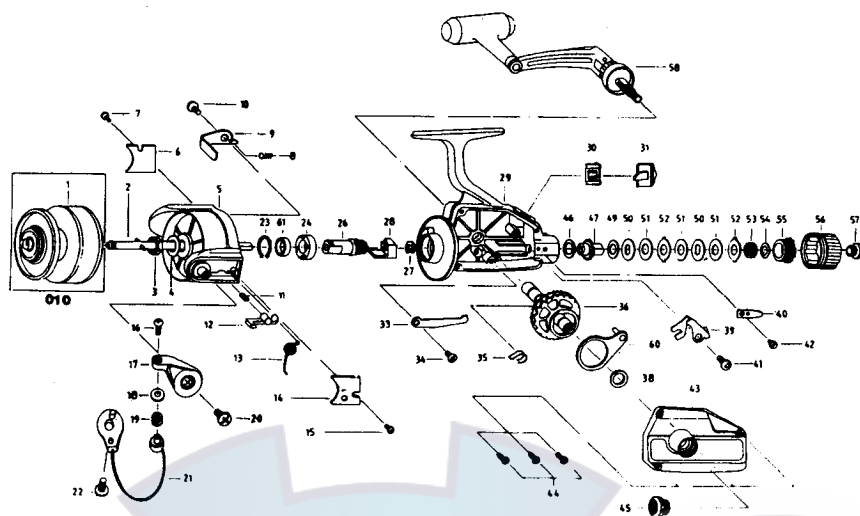

# SILSTAR EX-2151

REF. NO.	PART NO.	DESCRIPTION	REF. NO.	PART NO.	DESCRIPTION
1	001-4010	SPOOL A'SSY	31	031-0310	ANTI-R-LEVER
2	002-0310	MAIN SHAFT A'SSY	32		
3	003-0110	ROTOR NUT	33	033-0310	CLICK CLAW
4	004-0110	ROTOR WASHER	34	034-0310	CLICK CLAW S/C
5	005-4010	ROTOR	35	035-0310	ANTI-R-CLAW A/D
6	006-4010	BAIL HOLDER C/O	36	036-0310	DRIVE GEAR
7	007-0310	BAIL HOLDER C/O S/C	37		
8	008-0110	BAIL KICK LEVER S/P	38	038-0310	DRIVE GEAR A/D W/S
9	009-0310	BAIL KICK LEVER	39	039-0310	ANTI-R-CLAW
10	010-0310	BAIL KICK LEVER S/C	40	040-0310	DRAG LEAF S/P
11	011-0310	BAIL STOPPER S/P	41	041-0310	ANTI-R-CLAW S/C
12	012-0310	BAIL STOPPER	42	042-0310	DRAG LEAF S/P S/C
13	013-0310	BAIL SPRING	43	043-4010	BODY COVER A'SSY
14	014-4010	ARM LEVER C/O	44	044-0310	BODY COVER S/C
15	015-0310	ARM LEVER C/O S/C	45	045-0310	HANDLE SCREW CAP
16	016-0310	LINE SLIDER S/C	46	046-0310	WASHER
17	017-0310	ARM LEVER	47	047-0310	CLICK METAL
18	018-0310	LINE ROLLER COLLAR	48		
19	019-0310	LINE ROLLER	49	049-03100	DISK B WASHER
20	020-0110	ARM LEVER S/C	50	050-0310	DISK D WASHER
21	021-0310	BAIL A'SSY	51	051-0310	DISK C WASHER
22	022-0110	BAIL HOLDER S/C	52	052-0310	DISK A WASHER
23	023-0110	RETAINER RING	53	053-0310	COIL SPRING
24	024-0110	BEARING	54	054-0310	PRESSURE WASHER
25			55	055-0310	PRESSURE
26	026-0310	PINION	56	056-0310	DRAG KNOB A'SSY
27	027-0310	RETAINER	57	057-0310	DRAG KNOB S/C
28	028-0310	O/S HOLDER	58	058-0310	HANDLE A'SSY
29	029-4010	BODY A'SSY	59		
30	030-0310	LEAF SPRING	60	060-0310	O/S SLIDER

PARTS LIST FOR 2151 REEL