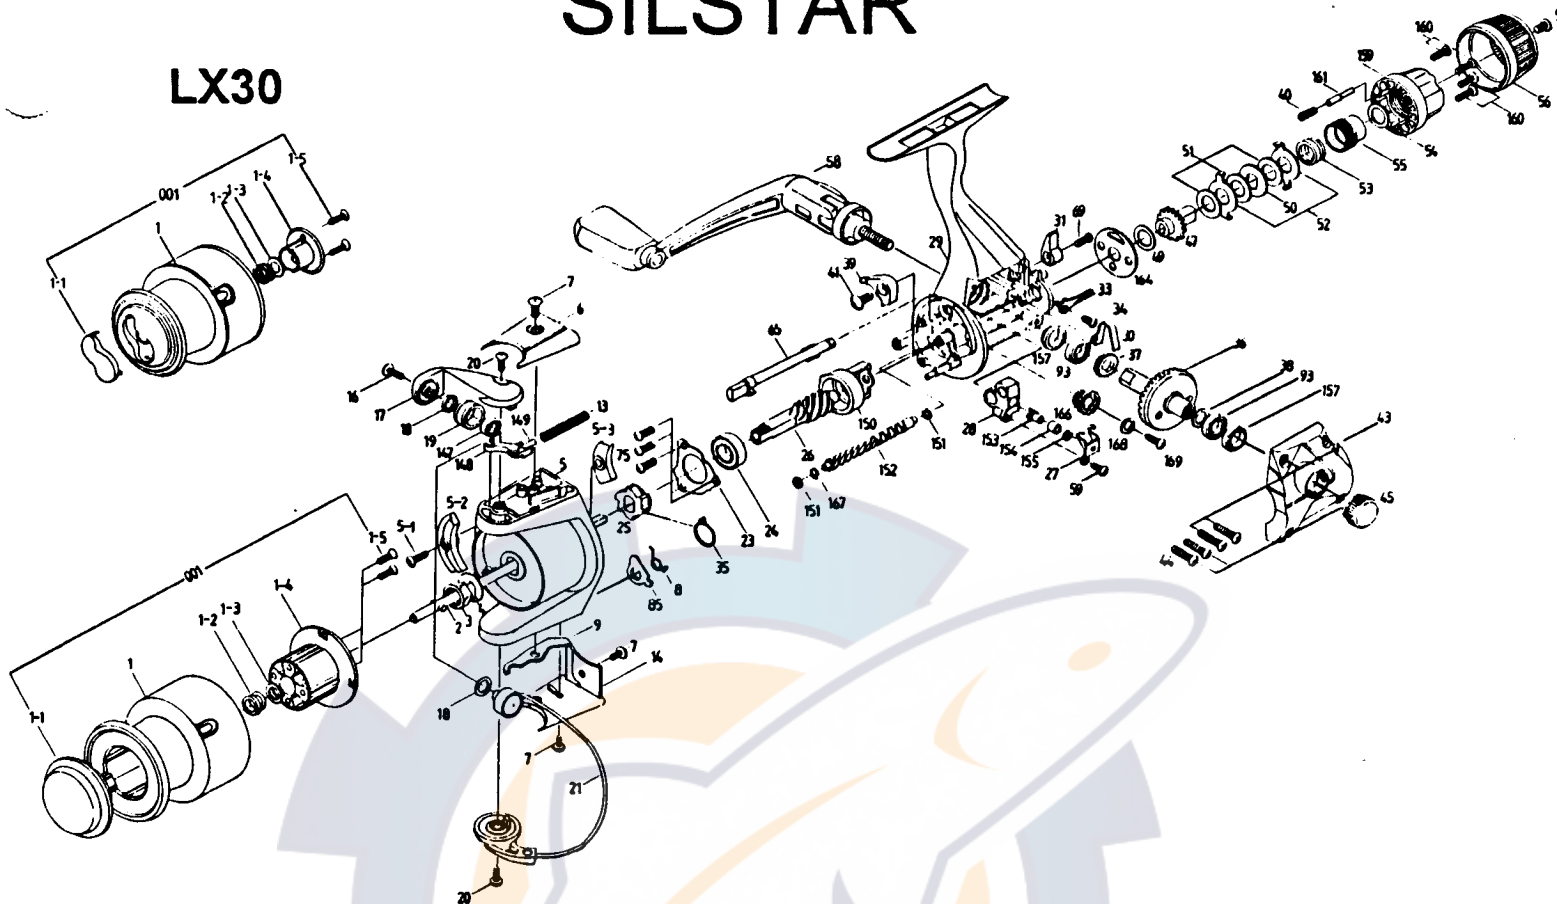

SILSTAR

LX30

REF.NO	PART NO.	DESCRIPTION	PRICE	REF. NO.	PART NO.	DESCRIPTION	PRICE
1	001-6126	SPOOL ASSY ALUM	$8.60	43	043-6126	BODY C/O ASSY	$1.75
1	001-6526	SPOOL ASSY GRHT	$4.00	44	044-4217	BODY C/O S/C	$0.35
2	002-6126	MAIN SHAFT ASSY	$3.10	45	045-0710	HANDLE S/C CAP	$0.35
3	003-0710	ROTOR NUT	$0.35	47	047-6126	CLICK METAL	$0.60
4	004-2610	S/P W/S	$0.35	48	048-6126	CLICK GEAR	$0.35
5	005-6121	ROTOR	$4.20	49	049-6126	B W/S	$0.35
6	006-6121	B/H C/C	$0.35	50	050-6126	D W/S	$0.35
7	007-4211	B/H C/O S/C	$0.35	51	061-6126	C W/S	$0.35
8	008-6121	BAIL K/L S/P	$0.35	52	062-6126	A W/S	$0.35
9	009-6121	BAIL K/L	$0.35	53	063-6126	COIL S/P	$0.35
13	013-6121	BAIL S/P	$0.35	56	065-6126	PRESSURE	$0.35
14	014-6121	ARM LEVER C/O	$0.35	56	056-6126	DRAG KNOB	$0.75
16	016-0410	L-SLIDER S/C	$0.35	57	067-6126	DRAG KNOB S/C	$0.35
17	017-6121	ARM LEVER	$0.60	58	068-6121	HANDLE ASSY	$3.75
18	018-6123	L-ROLLER COLLAR	$0.35	59	069-6121	SCREW	$0.35
19	019-6123	L-ROLLER	$1.80	65	066-6121	A-R-CAM	$0.60
20	020-4211	ARM LEVER S/C	$0.35	69	069-6121	A-R-LEVER S/C	$0.35
21	021-6121	BAIL ASSY	$3.00	75	075-6121	BEARING PLATE S/C	$0.35
23	023-6121	BEARING PLATE	$0.35	85	085-6121	KICK LINK	$0.35
24	024-2610	BALL BEARING	$3.10	93	024-6121	BALL BEARING	$3.10
25	025-6121	RATCHET	$0.35	146	146-6126	BALANCE	$0.35
26	026-6121	PINION	$2.80	146	146-6123	SCREW	$0.35
27	027-6121	RETAINER	$0.35	147	147-6123	BALL BEARING	$3.10
28	028-6126	O/S HOLDER	$0.35	148	148-6121	BAIL S/P LINK	$0.35
29	029-6126	BODY ASSY	$5.00	149	149-6121	BAIL S/P HOLDER	$0.35
30	030-6121	A-R-CAM S/P	$0.35	150	150-6121	BEARING HOLDER	$0.60
31	031-6121	A-R-LEVER	$0.35	151	151-6123	BEARING	$0.35
33	033-6126	CLICK CLAW	$0.35	152	152-6121	CARRIAGE S/C	$3.00
34	007-4214	CLICK CLAW S/P	$0.35	153	153-6121	PAWL	$1.10
35	035-6121	A-R-CLAW S/P	$0.35	154	154-6121	PAWL COLLAR	$0.35
36	036-6121	DRIVE GEAR	$1.95	155	155-6121	PAWL W/S	$0.35
37	037-6121	O/S GEAR	$0.35	156	156-6121	STOP RING	$0.35
38	038-4214	DRIVE GEAR ADJ W/S	$0.35	157	157-6121	SEAL	$0.35
39	039-6121	A-R-CLAW	$0.35	159	159-6121	REAR COVER	$0.35
40	040-6126	DRAG LEAF S/P	$0.35	160	160-6126	REAR C/O S/C	$0.35
41	041-6121	A-R-CLAW S/C	$0.35	161	161-6123	CLICK PIN	$0.35

PARTS LIST FOR SILSTAR : LX30

- When ordering parts for your Silstar reel, be sure to include the following:
1) Complete Model Number and Letter. Example: BT 80 B
2) Specify Color for FX, BT,CX,ER,EC series reels.