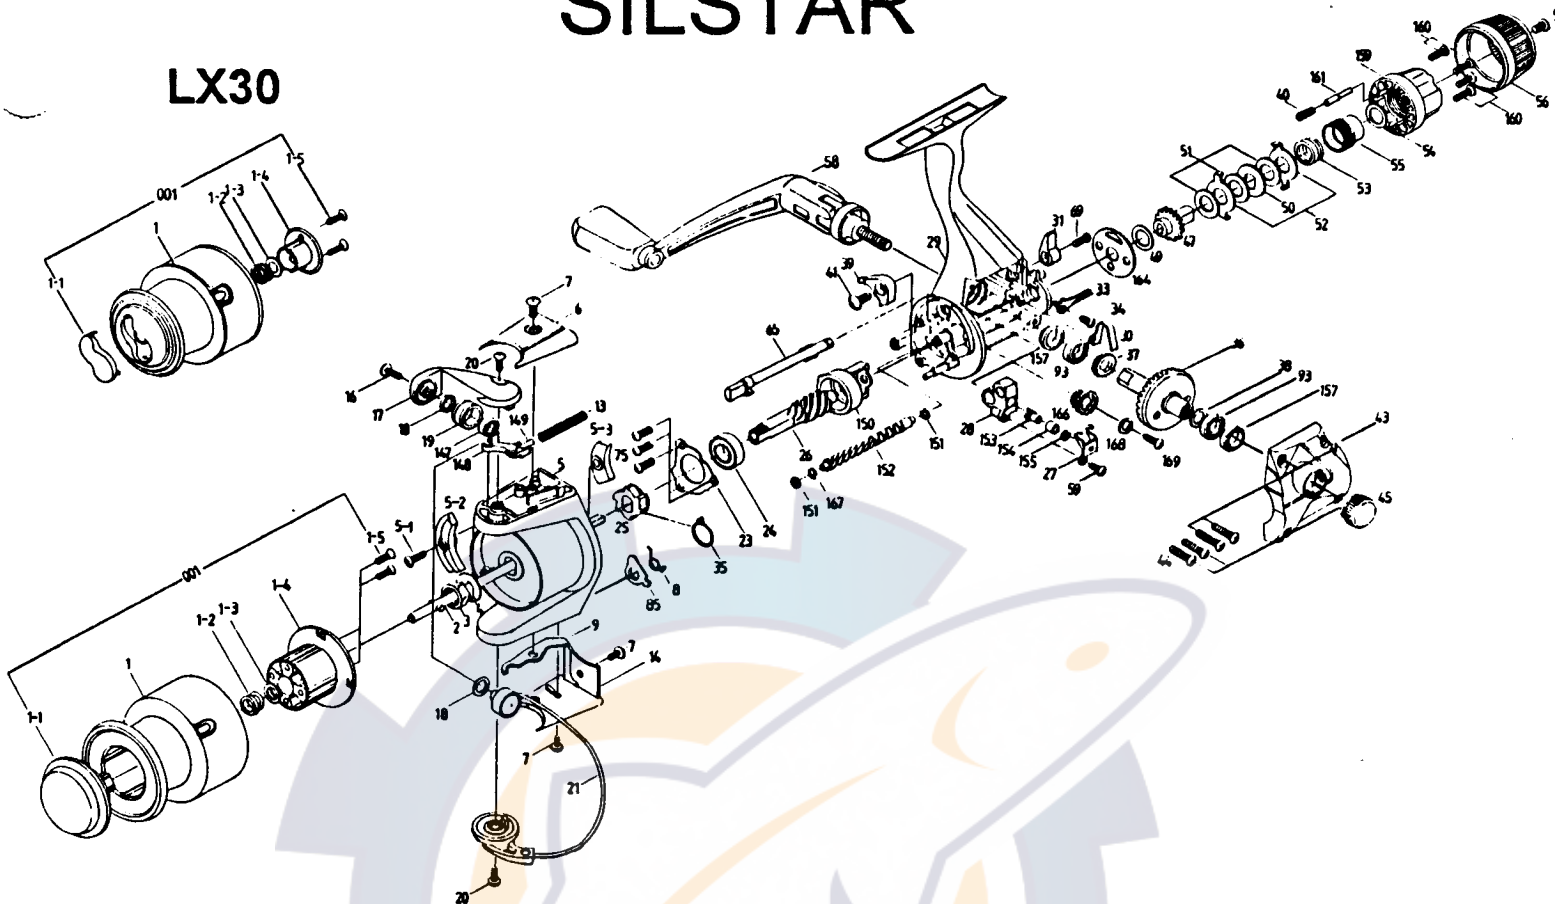

SILSTAR

LX30

REF.NO	PART NO.	DESCRIPTION	PRICE	REF. NO.	PART NO.	DESCRIPTION	PRICE
1	001-6126	SPOOL ASSY ALUM	$8.60	43	043-6126	BODY C/O ASSY	$1.75
1	001-6526	SPOOL ASSY GRHT	$4.00	44	044-4217	BODY C/O S/C	$0.35
2	002-6126	MAIN SHAFT ASSY	$3.10	45	045-0710	HANDLE S/C CAP	$0.35
3	003-0710	ROTOR NUT	$0.35	47	047-6126	CLICK METAL	$0.60
4	004-2610	S/P W/S	$0.35	48	048-6126	CLICK GEAR	$0.35
5	005-6121	ROTOR	$4.20	49	049-6126	B W/S	$0.35
6	006-6121	B/H C/C	$0.35	50	050-6126	D W/S	$0.35
7	007-4211	B/O C/O S/C	$0.35	51	061-6126	C W/S	$0.35
8	008-6121	BAIL K/L S/P	$0.35	52	062-6126	A W/S	$0.35
9	009-6121	BAIL K/L	$0.35	53	063-6126	COIL S/P	$0.35
13	013-6121	BAIL S/P	$0.35	56	065-6126	PRESSURE	$0.35
14	014-6121	ARM LEVER C/O	$0.35	56	056-6126	DRAG KNOB	$0.75
16	016-0410	L-SLIDER S/C	$0.35	57	067-6126	DRAG KNOB S/C	$0.35
17	017-6121	ARM LEVER	$0.60	58	068-6121	HANDLE ASSY	$3.75
18	018-6123	L-ROLLER COLLAR	$0.35	59	069-6121	SCREW	$0.35
19	019-6123	L-ROLLER	$1.80	65	066-6121	A-R-CAM	$0.60
20	020-4211	ARM LEVER S/C	$0.35	69	069-6121	A-R-LEVER S/C	$0.35
21	021-6121	BAIL ASSY	$3.00	75	075-6121	BEARING PLATE S/C	$0.35
23	023-6121	BEARING PLATE	$0.35	85	085-6121	KICK LINK	$0.35
24	024-2610	BALL BEARING	$3.10	93	024-6121	BALL BEARING	$3.10
25	025-6121	RATCHET	$0.35	146	146-6126	BALANCE	$0.35
26	026-6121	PINION	$2.80	146	146-6123	SCREW	$0.35
27	027-6121	RETAINER	$0.35	147	147-6123	BALL BEARING	$3.10
28	028-6126	O/S HOLDER	$0.35	148	148-6121	BAIL S/P LINK	$0.35
29	029-6126	BODY ASSY	$5.00	149	149-6121	BAIL S/P HOLDER	$0.35
30	030-6121	A-R-CAM S/P	$0.35	150	150-6121	BEARING HOLDER	$0.60
31	031-6121	A-R-LEVER	$0.35	151	151-6123	BEARING	$0.35
33	033-6126	CLICK CLAW	$0.35	152	152-6121	CARRIAGE S/C	$3.00
34	007-4214	CLICK CLAW S/P	$0.35	153	153-6121	PAWL	$1.10
35	035-6121	A-R-CLAW S/P	$0.35	154	154-6121	PAWL COLLAR	$0.35
36	036-6121	DRIVE GEAR	$1.95	155	155-6121	PAWL W/S	$0.35
37	037-6121	O/S GEAR	$0.35	156	156-6121	STOP RING	$0.35
38	038-4214	DRIVE GEAR ADJ W/S	$0.35	157	157-6121	SEAL	$0.35
39	039-6121	A-R-CLAW	$0.35	159	159-6121	REAR COVER	$0.35
40	040-6126	DRAG LEAF S/P	$0.35	160	160-6126	REAR C/O S/C	$0.35
41	041-6121	A-R-CLAW S/C	$0.35	161	161-6123	CLICK PIN	$0.35

PARTS LIST FOR SILSTAR : LX30

- When ordering parts for your Silstar reel, be sure to include the following:
1) Complete Model Number and Letter. Example: BT 80 B
2) Specify Color for FX, BT,CX,ER,EC series reels.