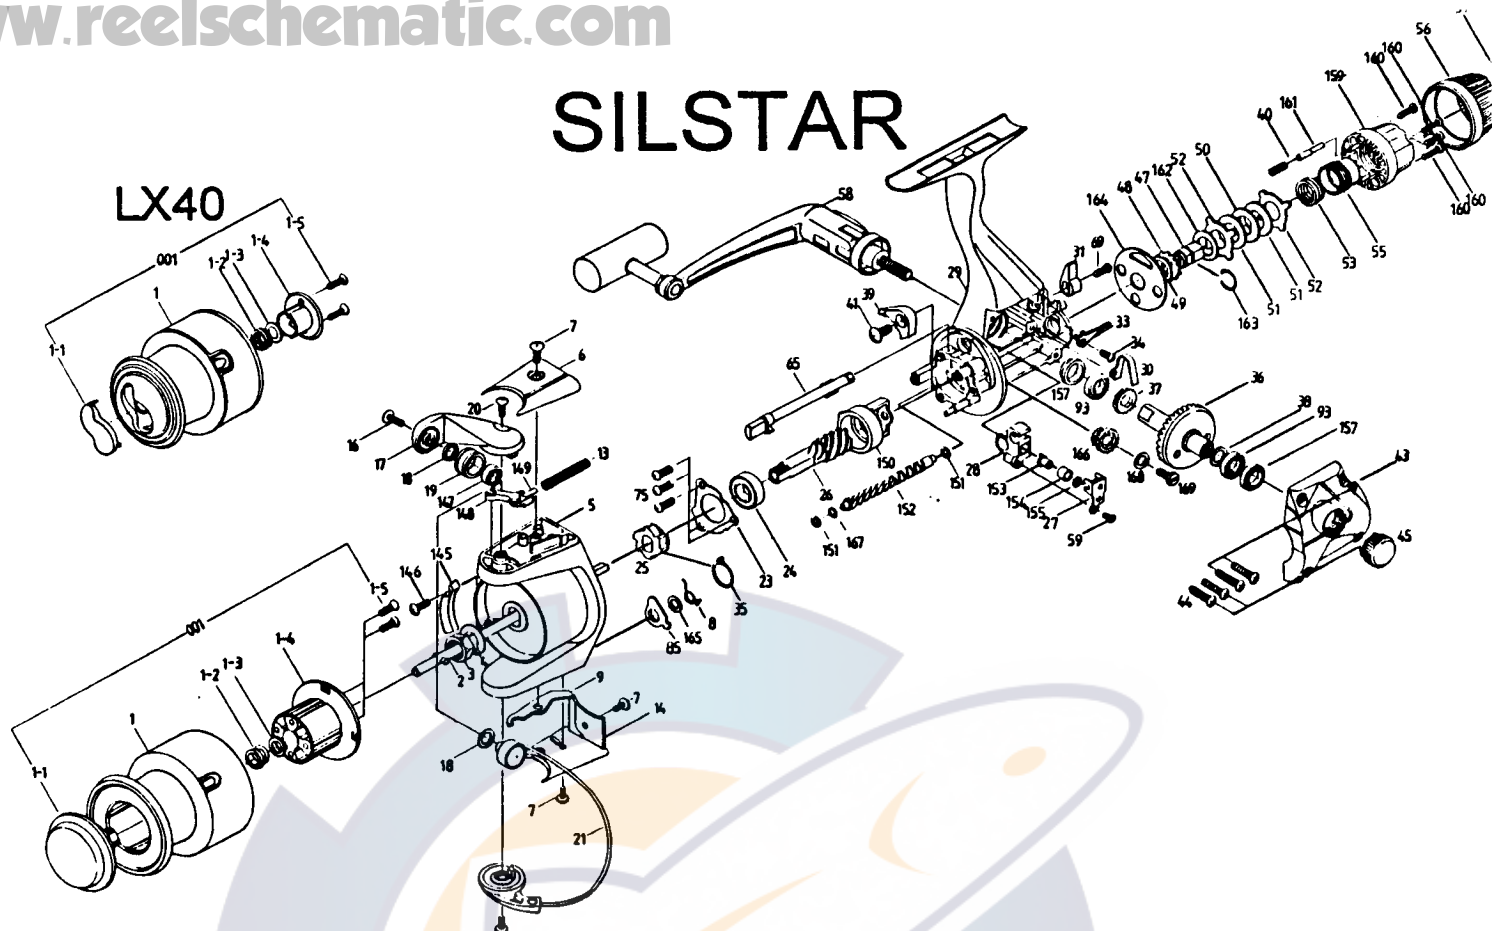

SILSTAR

REF. NO	PART NO.	DESCRIPTION	PRICE	REF. NO.	PART NO.	DESCRIPTION	PRICE
1	001-6123	SPOOL ASSY ALUM	$8.00	45	045-0310	HANDLE S/C CAP	$0.35
1	001-6523	SPOOL ASSY GRHT	$4.75	47	047-6123	CLICK METAL	$0.60
2	002-6123	MAIN SHAFT ASSY	$3.10	48	048-6123	CLICK GEAR	$0.35
3	003-0210	ROTOR NUT	$0.35	49	049-6123	B W/S	$0.35
4	004-2810	S/P W/S	$0.35	50	050-6123	D W/S	$0.35
6	006-6123	ROTOR	$4.20	61	061-6123	C W/S	$0.35
6	006-6123	B/H C/C	$0.35	62	062-6123	A W/S	$0.35
7	007-4211	B/H C/O S/C	$0.35	63	063-6123	COIL S/P	$0.35
8	008-6123	BAIL K/L S/P	$0.35	65	065-6123	PRESSURE	$0.35
9	009-6123	BAIL K/L	$0.35	66	066-6123	DRAG KNOB	$0.75
13	013-6123	BAIL S/P	$0.35	67	067-6123	DRAG KNOB S/C	$0.35
14	014-6123	ARM LEVER C/O	$0.35	68	068-6123	HANDLE ASSY	$3.75
18	018-0410	L-SLIDER S/C	$0.35	69	069-0110	SCREW	$0.35
17	017-6123	ARM LEVER	$0.60	65	065-6123	A-R-CAM	$0.60
18	018-6123	L-ROLLER COLLAR	$0.35	69	069-6123	A-R-LEVER S/C	$0.35
19	019-6123	L-ROLLER	$1.80	76	076-4214	BEARING PLATE S/C	$0.35
20	020-4211	ARM LEVER S/C	$0.35	85	085-6123	KICK LINK	$0.35
21	021-6123	BAIL ASSY	$3.00	93	024-6111	BALL BEARING	$3.10
23	023-6123	BEARING PLATE	$0.35	145	145-6123	BALANCE	$0.35
24	024-4216	BALL BEARING	$3.10	146	146-6123	SCREW	$0.35
25	025-6123	RATCHET	$0.35	147	024-6123	BALL BEARING	$3.10
26	026-6123	PINION	$2.80	148	148-6123	BAIL S/P LINK	$0.35
27	027-6123	RETAINER	$0.35	149	149-6123	BAIL S/P HOLDER	$0.35
28	028-6123	O/S HOLDER	$0.35	150	150-6123	BEARING HOLDER	$0.60
29	029-6123	BODY ASSY	$5.75	151	151-6123	BEARING	$0.35
30	030-6123	A-R-CAM S/P	$0.35	152	152-6123	CARRIAGE S/C	$3.00
31	031-6123	A-R-LEVER	$0.35	153	153-6123	PAWL	$1.10
33	033-6123	CLICK CLAW	$0.35	154	154-6123	PAWL COLLAR	$0.35
34	034-6123	CLICK CLAW S/P	$0.35	155	155-6123	PAWL W/S	$0.35
35	035-6123	A-R-CLAW S/P	$0.35	156	156-6123	STOP RING	$0.35
36	036-6123	DRIVE GEAR	$1.95	157	157-6123	SEAL	$0.35
37	037-6123	O/S GEAR	$0.35	159	159-6123	REAR COVER	$0.35
38	038-4211	DRIVE GEAR ADJ W/S	$0.35	160	160-6123	REAR C/O S/C	$0.35
39	039-6123	A-R-CLAW	$0.35	161	161-6123	CLICK PIN	$0.35
40	040-6123	DRAG LEAF S/P	$0.35	162	162-6123	W/S	$0.35
41	041-6123	A-R-CLAW S/C	$0.35	164	164-6123	DRAG PLATE	$0.75
43	043-6123	BODY C/O ASSY	$1.75				
44	044-3010	BODY C/O S/C	$0.35				

PARTS LIST FOR SILSTAR : LX40

- When ordering parts for your Silstar reel, be sure to include the following:
1) Complete Model Number and Letter. Example: BT 80 B
2) Specify Color for FX, BT, CX, ER, EC series reels.