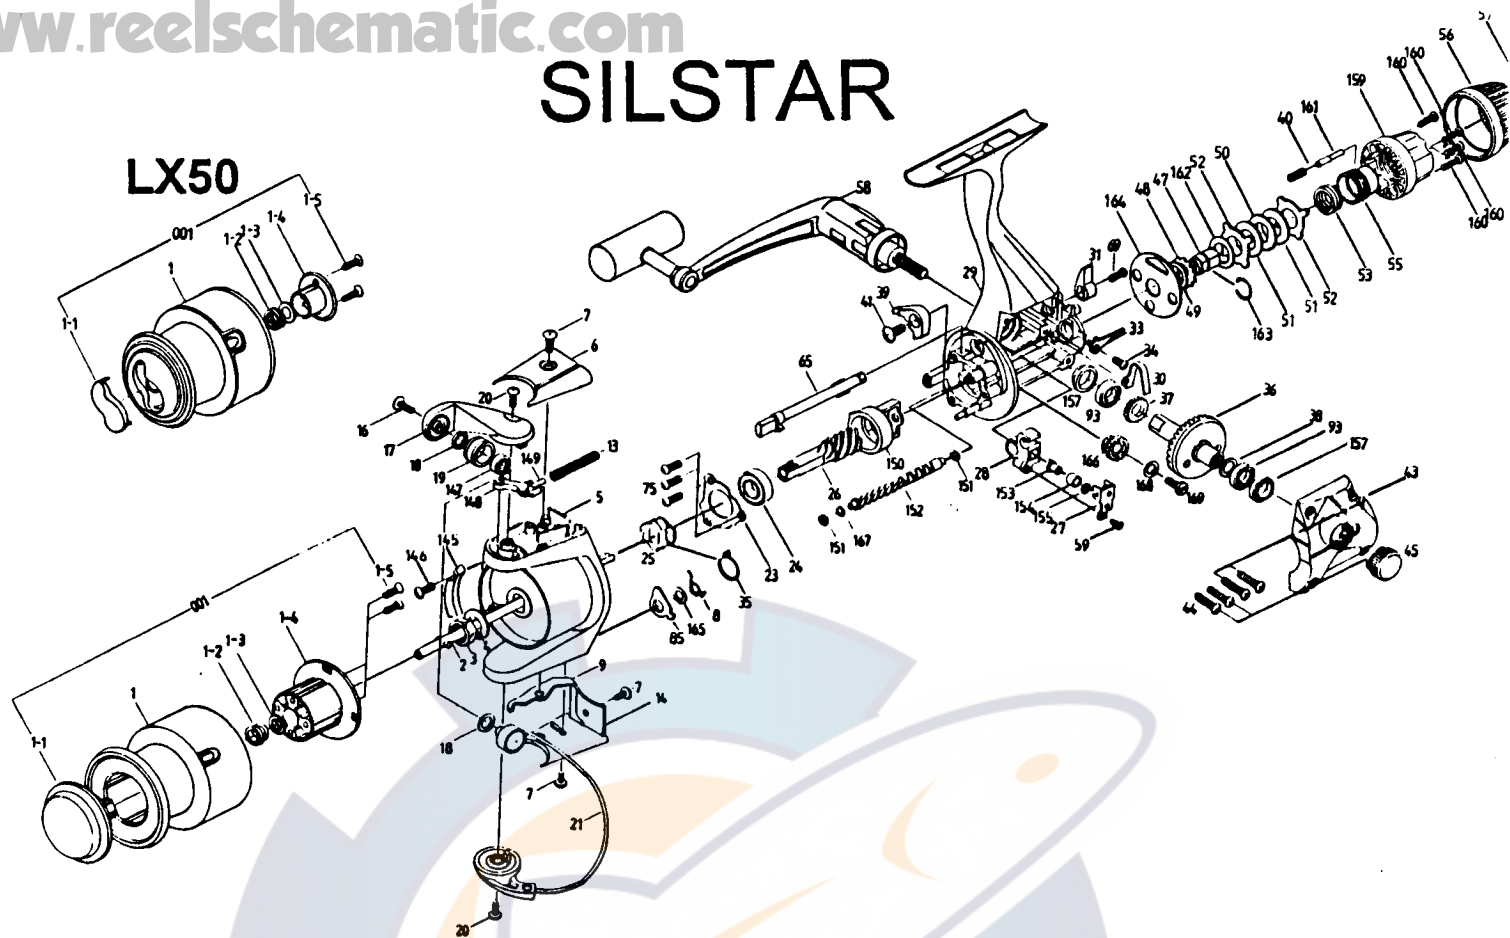

SILSTAR

REF.NO	PART NO.	DESCRIPTION	PRICE	REF. NO.	PART NO.	DESCRIPTION	PRICE
1	001-6124	SPOOL ASSY ALUM	$8.00	46	046-0310	HANDLE S/C CAP	$0.36
1	001-6624	SPOOL ASSY GRHT	$4.76	47	047-6123	CLICK METAL	$0.60
2	002-6123	MAIN SHAFT ASSY	$3.10	48	048-6123	CLICK GEAR	$0.35
3	003-0210	ROTOR NUT	$0.35	49	049-6123	B W/S	$0.36
4	004-2810	S/P W/S	$0.35	50	050-6123	D W/S	$0.35
5	005-6123	ROTOR	$4.20	51	051-6123	C W/S	$0.36
6	006-6123	B/H C/C	$0.35	52	052-6123	A W/S	$0.36
7	007-4211	B/H C/O S/C	$0.35	53	053-6123	COIL S/P	$0.35
8	008-6123	BAIL K/L S/P	$0.35	56	056-6123	PRESSURE	$0.35
9	009-6123	BAIL K/L	$0.35	56	056-6123	DRAG KNOB	$0.75
13	013-6123	BAIL S/P	$0.35	57	057-6123	DRAG KNOB S/C	$0.35
14	014-6123	ARM LEVER C/O	$0.35	58	058-6123	HANDLE ASSY	$3.75
16	016-0410	L-SLIDER S/C	$0.35	59	059-0110	SCREW	$0.35
17	017-6123	ARM LEVER	$0.60	65	065-6123	A-R-CAM	$0.60
18	018-6123	L-ROLLER COLLAR	$0.35	69	069-6123	A-R-LEVER S/C	$0.35
19	019-6123	L-ROLLER	$1.80	75	075-4214	BEARING PLATE S/C	$0.35
20	020-4211	ARM LEVER S/C	$0.35	85	085-6123	KICK LINK	$0.35
21	021-6123	BAIL ASSY	$3.00	93	024-5111	BALL BEARING	$3.10
23	023-6123	BEARING PLATE	$0.35	146	145-6123	BALANCE	$0.35
24	024-4216	BALL BEARING	$3.10	146	146-6123	SCREW	$0.35
25	025-6123	RATCHET	$0.35	147	024-6123	BALL BEARING	$3.10
26	026-6123	PINION	$2.80	148	148-6123	BAIL S/P LINK	$0.35
27	027-6123	RETAINER	$0.35	149	149-6123	BAIL S/P HOLDER	$0.35
28	028-6123	O/S HOLDER	$0.35	150	150-6123	BEARING HOLDER	$0.60
29	029-6124	BODY ASSY	$5.76	151	161-6123	BEARING	$0.35
30	030-6123	A-R-CAM S/P	$0.35	152	162-6123	CARRIAGE S/C	$3.00
31	031-6123	A-R-LEVER	$0.35	153	163-6123	PAWL	$1.10
33	033-6123	CLICK CLAW	$0.35	154	164-6123	PAWL COLLAR	$0.35
34	034-6123	CLICK CLAW S/P	$0.35	155	165-6123	PAWL W/S	$0.35
35	035-6123	A-R-CLAW S/P	$0.35	156	166-6123	STOP RING	$0.35
36	036-6123	DRIVE GEAR	$1.85	157	167-6123	SEAL	$0.35
37	037-6123	O/S GEAR	$0.35	159	159-6123	REAR COVER	$0.35
38	038-4211	DRIVE GEAR ADJ W/S	$0.35	160	160-6123	REAR C/O S/C	$0.35
39	039-6123	A-R-CLAW	$0.35	161	161-6123	CLICK PIN	$0.35
40	040-6123	DRAG LEAF S/P	$0.35	162	162-6123	W/S	$0.35
41	041-6123	A-R-CLAW S/C	$0.35	164	164-6123	DRAG PLATE	$0.75
43	043-6124	BODY C/O ASSY	$2.15				
44	044-3010	BODY C/O S/C	$0.35				

PARTS LIST FOR SILSTAR : LX50

- When ordering parts for your Silstar reel, be sure to include the following:
1) Complete Model Number and Letter. Example: BT 80 B
2) Specify Color for FX, BT,CX,ER,EC series reels.