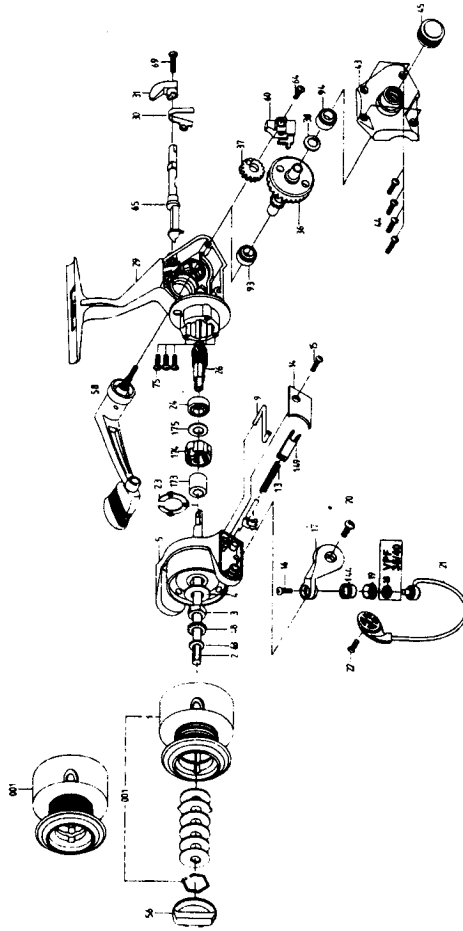

VERTEX SERIES DIAGRAM

VERTEX SERIES PARTS LIST

NO	PART NAME	NO	PART NAME	NO	PART NAME
1	Spool Assy	23	Bearing Plate	60	O/S-Slider
2	Main Shaft	24	Ball Bearing	63	Spool ADJ W/S
3	Rotor Nut	26	Pinion	64	O/S Slider S/C
4	Rotor Washer	29	Body	65	Anti-R-Cam
5	Rotor Assy	30	A-R-Cam SP	69	Anti-R-Claw S/C
9	Kick Lever	31	Anti-R-Lever	75	Bearing Plate S/C
13	Bail Spring	36	Drive Gear	93	P.A. Bearing
14	Arm Lever C/O	37	O/S-Gear	94	Ball Bearing
15	Arm Lever C/O S/C	38	Drive Gear A/D W/S	148	Bail S/P Link
16	Line Slider Screw	43	Body Cover	149	Bail S/P Holder
17	Arm Lever	44	Body C/O S/C	173	Sleeve
19	Line Roller Assy	45	Handle S/C Cap	174	One Way Assy
20	Arm Lever S/C	48	Click Gear	175	Washer
21	Bail Assy	56	Drag Assy		
22	Bail Holder S/C	58	Handle Assy		