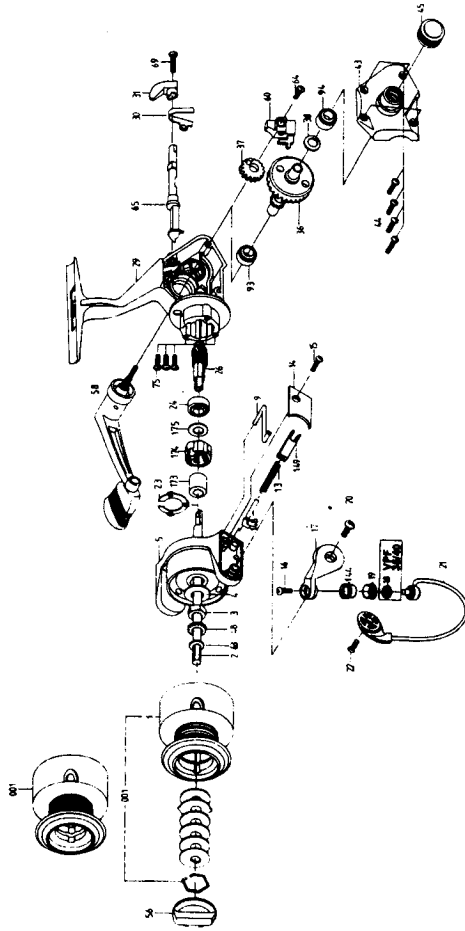

VERTEX SERIES DIAGRAM

VERTEX SERIES PARTS LIST

NO	PART NAME	NO	PART NAME	NO	PART NAME
1	Spool Assy	23	Bearing Plate	60	O/S-Slider
2	Main Shaft	24	Ball Bearing	63	Spool ADJ W/S
3	Rotor Nut	26	Pinion	64	O/S Slider S/C
4	Rotor Washer	29	Body	65	Anti-R-Cam
5	Rotor Assy	30	A-R-Cam SP	69	Anti-R-Claw S/C
9	Kick Lever	31	Anti-R-Lever	75	Bearing Plate S/C
13	Bail Spring	36	Drive Gear	93	P.A. Bearing
14	Arm Lever C/O	37	O/S-Gear	94	Ball Bearing
15	Arm Lever C/O S/C	38	Drive Gear A/D W/S	148	Bail S/P Link
16	Line Slider Screw	43	Body Cover	149	Bail S/P Holder
17	Arm Lever	44	Body C/O S/C	173	Sleeve
19	Line Roller Assy	45	Handle S/C Cap	174	One Way Assy
20	Arm Lever S/C	48	Click Gear	175	Washer
21	Bail Assy	56	Drag Assy		
22	Bail Holder S/C	58	Handle Assy		