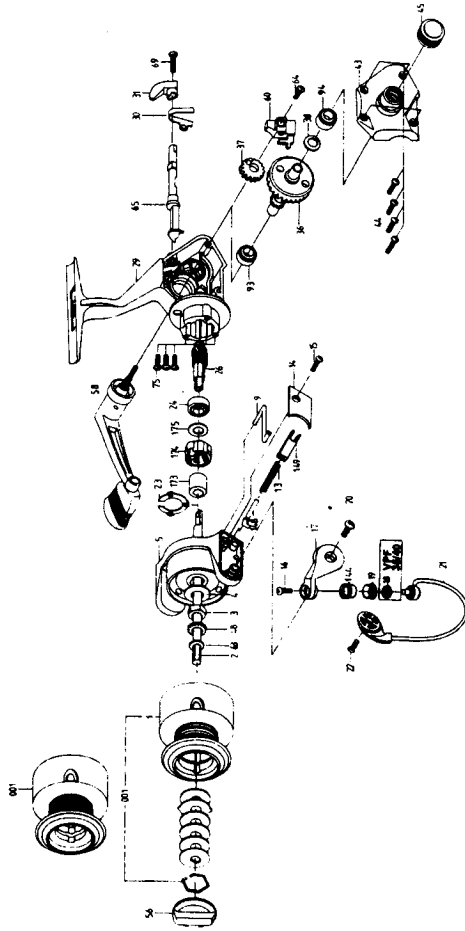

VERTEX SERIES DIAGRAM

VERTEX SERIES PARTS LIST

NO	PART NAME	NO	PART NAME	NO	PART NAME
1	Spool Assy	23	Bearing Plate	60	O/S-Slider
2	Main Shaft	24	Ball Bearing	63	Spool ADJ W/S
3	Rotor Nut	26	Pinion	64	O/S Slider S/C
4	Rotor Washer	29	Body	65	Anti-R-Cam
5	Rotor Assy	30	A-R-Cam S/P	69	Anti-R-Claw S/C
9	Kick Lever	31	Anti-R-Lever	75	Bearing Plate S/C
13	Bail Spring	36	Drive Gear	93	P.A. Bearing
14	Arm Lever C/O	37	O/S-Gear	94	Ball Bearing
15	Arm Lever C/O S/C	38	Drive Gear A/D W/S	148	Bail S/P Link
16	Line Slider Screw	43	Body Cover	149	Bail S/P Holder
17	Arm Lever	44	Body C/O S/C	173	Sleeve
19	Line Roller Assy	45	Handle S/C Cap	174	One Way Assy
20	Arm Lever S/C	48	Click Gear	175	Washer
21	Bail Assy	56	Drag Assy		
22	Bail Holder S/C	58	Handle Assy		