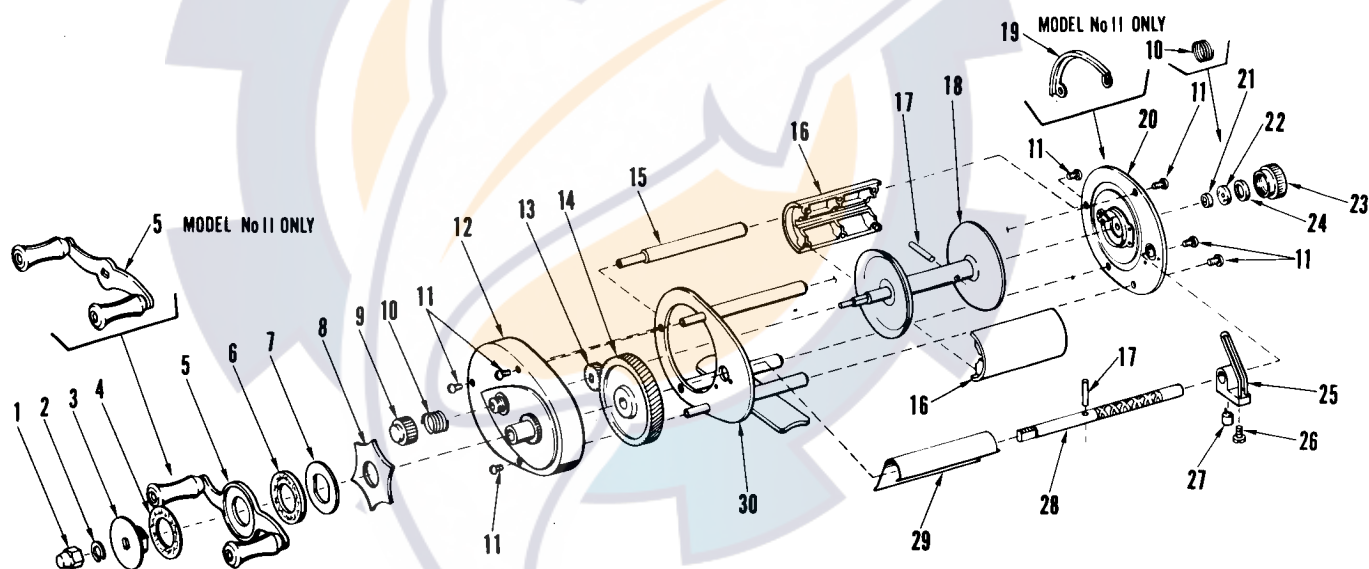

GLADDING
South Bend Tackle Co., Inc.
 Division of **GLADDING** Corporation

11
 3-000-011
CASTING REEL

Detail No.	Part Name	Part No.	Price	Detail No.	Part Name	Part No.	Price
1	Crank Nut	B6172K	.30	18	Spool Assembly	A3043K	1.65
2	Lock Washer	E6154K	.05	19	Palm Rest	B1290K	.15
5	Crank Assembly	B8046BK	1.00	20	Tail Plate Assembly	A9045BJ	1.70
9	Spool Cap	B1287K	.30	23	Spool Cap	B1287K	.15
10	Tension Spring	E2568CAI	.10	25	Line Guide	E1273	.10
11	Pillar Screws	E6168K	.10	26	Carriage Block Screw	B6157	.10
12	Head Cap Assembly	A9042BJ	2.20	27	Carriage Pawl	E1274N	.20
13	Pinion	N8541	.30	28	Carriage Screw	B6170CAI	.75
14	Drive Gear	N8540	1.00	29	Line Protector	B1276K	.45
15	Side Pillar	B9507K	.40	30	Frame Assembly	B4059K	2.95
17	Carriage Screw Pin	E1289	.10				