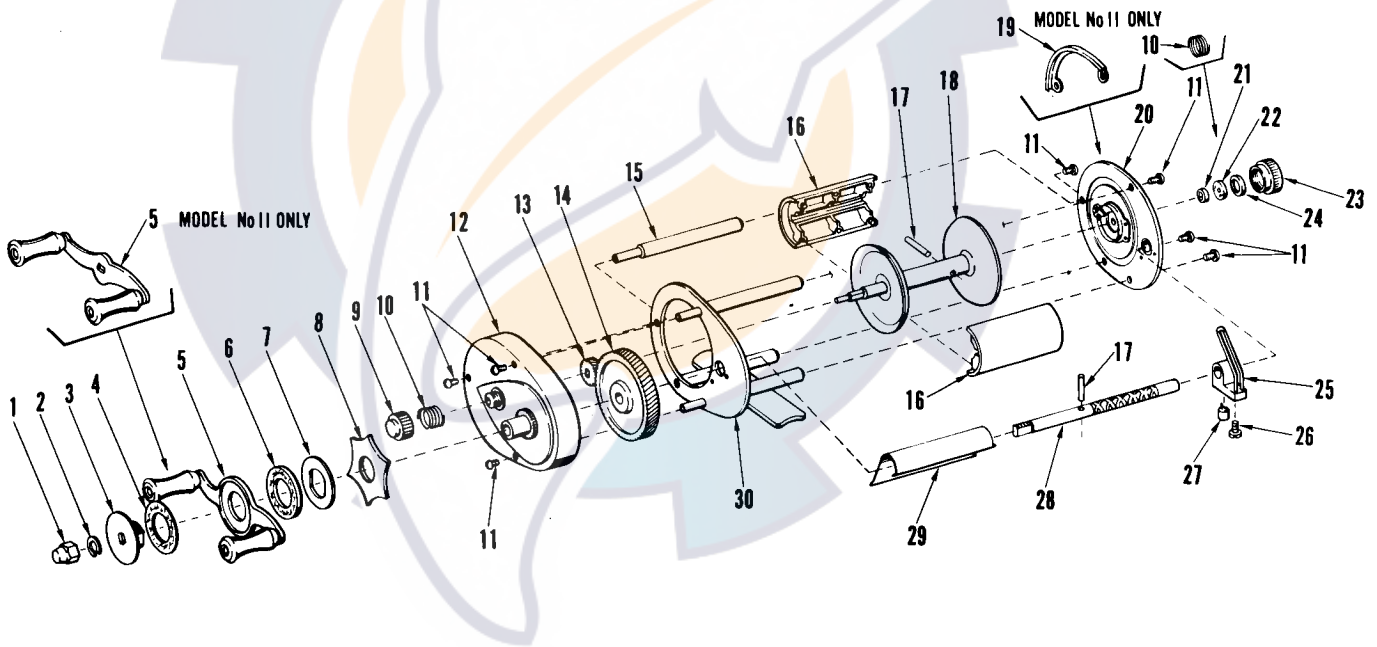

GLADDING
South Bend Tackle Co., Inc.
 Division of **GLADDING** Corporation

11
 3-000-011
CASTING REEL

Detail No.	Part Name	Part No.	Price	Detail No.	Part Name	Part No.	Price
1	Crank Nut	B6172K	.30	18	Spool Assembly	A3043K	1.65
2	Lock Washer	E6154K	.05	19	Palm Rest	B1290K	.15
5	Crank Assembly	B8046BK	1.00	20	Tail Plate Assembly	A9045BJ	1.70
9	Spool Cap	B1287K	.30	23	Spool Cap	B1287K	.15
10	Tension Spring	E2568CAI	.10	25	Line Guide	E1273	.10
11	Pillar Screws	E6168K	.10	26	Carriage Block Screw	B6157	.10
12	Head Cap Assembly	A9042BJ	2.20	27	Carriage Pawl	E1274N	.20
13	Pinion	N8541	.30	28	Carriage Screw	B6170CAI	.75
14	Drive Gear	N8540	1.00	29	Line Protector	B1276K	.45
15	Side Pillar	B9507K	.40	30	Frame Assembly	B4059K	2.95
17	Carriage Screw Pin	E1289	.10				