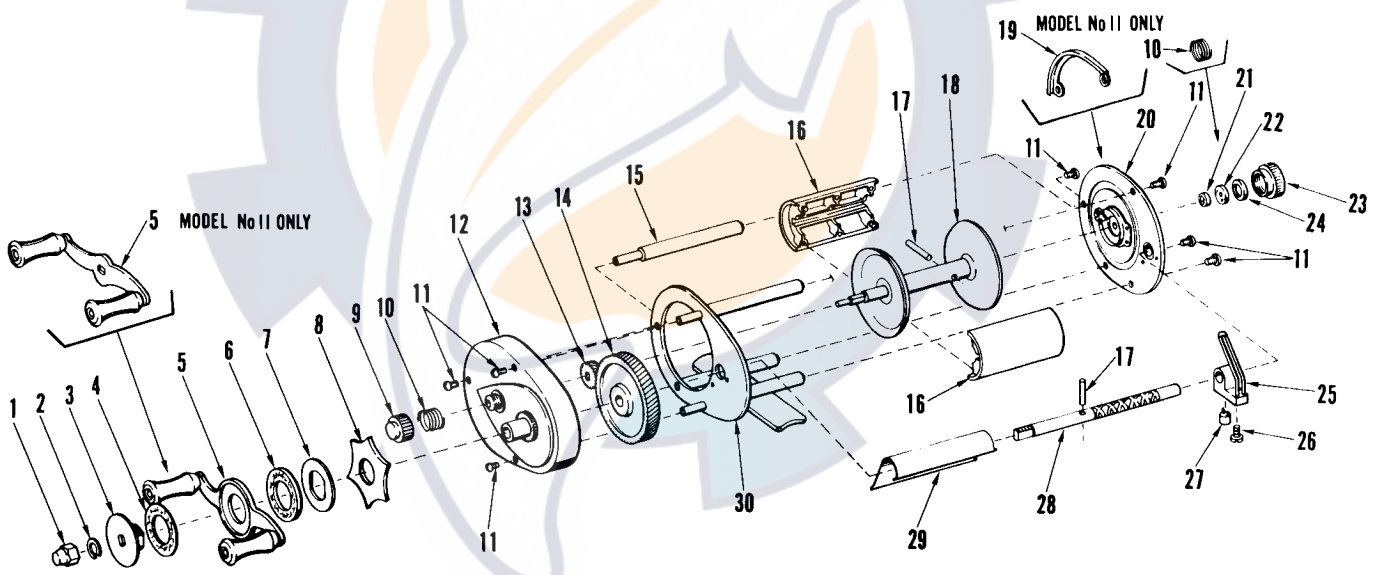

**GLADDING**  
**South Bend Tackle Co., Inc.**  
 Division of GLADDING Corporation

**16**  
 3-000-016  
**CASTING REEL**

Detail No.	Part Name	Part No.	Price	Detail No.	Part Name	Part No.	Price
1	Crank Nut	B6172K	.25	18	Spool Assembly	NE3079NJ	1.60
2	Lock Washer	E6154K	.10	20	Tail Plate Assembly	B9080K	5.05
3	Crank Drag Assembly	B8065KB	3.25	21	Spool Bushing (Tail)	B7055	.25
9	Spool Cap	B1287K	.40	22	Friction Grip	PB1392	.15
10	Tension Spring	E2568CAI	.10	23	Spool Cap	B1394K	.45
11	Pillar Screws	E6168K	.10	24	Bearing Plate	N1395	.20
12	Head Cap Assembly	A9076BJ	4.00	25	Line Guide	E1273	.05
13	Pinion	N8541	.30	26	Carriage Block Screw	B6157	.10
14	Drive Gear	N8540	1.25	27	Carriage Pawl	E1274N	.20
15	Side Pillar	B9507K	.35	28	Carriage Screw	B6230K	.90
16	Spool Arbor (2 halves)	CY3081	.55	29	Line Protector	B1276K	.45
17	Arbor Pin	NE1391	.10	30	Frame Assembly	A4084K	5.00