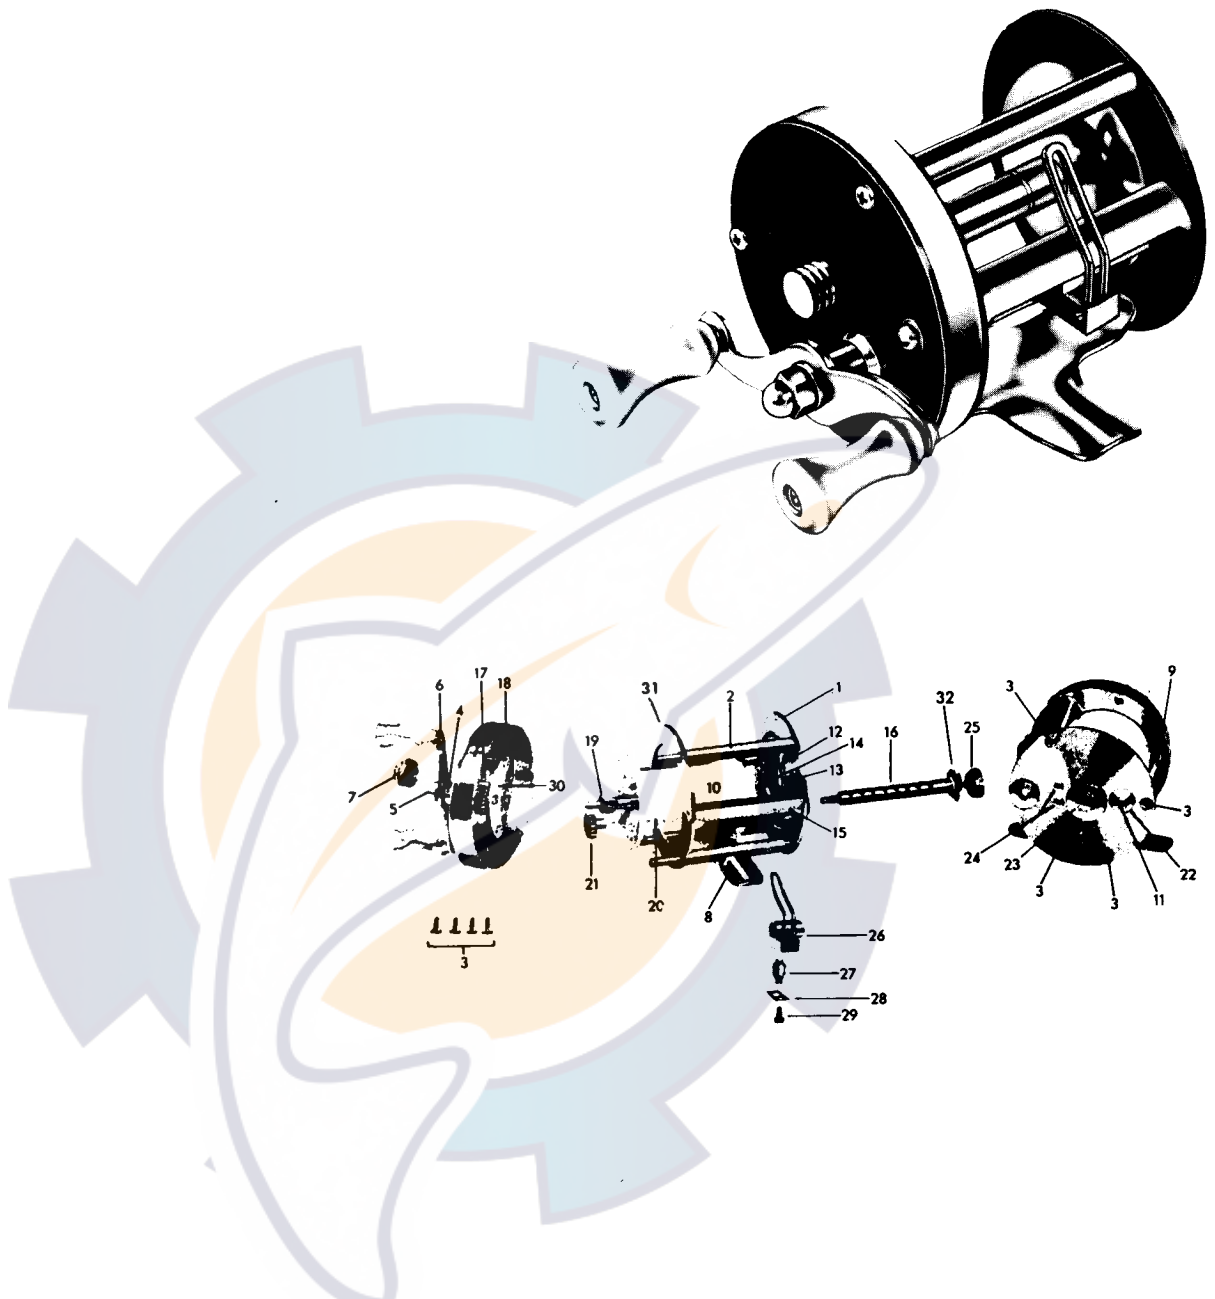

**GLADDING**  
**South Bend Tackle Co., Inc.**  
 Division of GLADDING Corporation

**CASTING REEL**

Detail No.	Part Name	Part No.	Price	Detail No.	Part Name	Part No.	Price
1	Frame Assembly Complete	300AFRM	4.00	17	Drive Gear Without Stem	R-16	.35
2	Top Pillar	R-33	.35	18P	Head Plate Assembly	RK-28	.75
3	Pillar Screw	R-18	.10	19	Spool Pinion	RA-17	.35
4	Gear Stem Bearing	RA-27	.20	21	Carriage Screw Pinion	R-8	.15
5	Crank Nut	R-11	.15	22	Click Button	R-37	.10
6	Crank Assembly	RB-12A	.40	23	Tail Spool Cap	R-20	.30
7	Head Spool Cap	RE-20	.30	24	Click Spring Rivet	C-43	.05
8	Rod Clip	RB-31	.35	26	Line Carriage	R-3	.35
9	Side Pillar	R-32	.25	27	Carriage Pawl	R-4	.20
10	Spool Assembly	R-19C	1.00	28	Carriage Pawl Retainer	R-5	.10
11	Click Button Stem	RA-26	.10	29	Carriage Pawl Retainer Screw	R-6	.10
12	Click Pawl	R-9	.05	38	Head Ring Plastic	R-30	.35
13	Click Spring	R-10	.10				
14	Spool Bearing Head	R-35B	.15				
14T	Spool Bearing Tail	R-35	.25				
15	Line Protector	RA-21	.15				
16	Line Carriage Screw	RQ-7	.70				