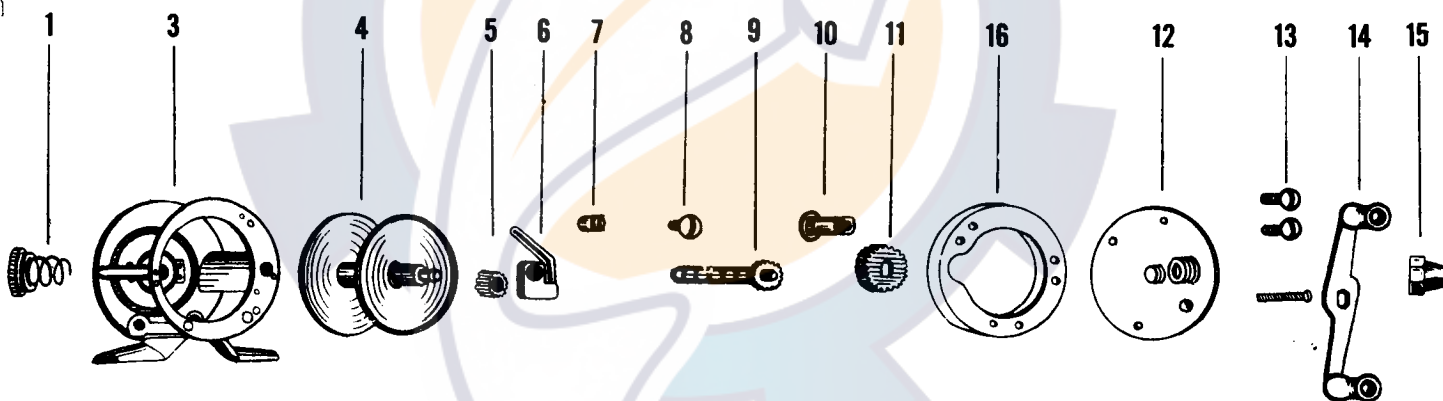

GLADDING
South Bend Tackle Co., Inc.
 Division of **GLADDING** Corporation

5
 3-000-005
CASTING REEL

Detail No.	Part Name	Part No.	Price
1	Drag screw	5/1	.40
3	Main housing	5/3	3.70
4	Spool complete	5/4	1.10
5	Pinion gear	5/5	.20
6	Line guard	5/6	.45
7	Level wind pawl	5/7	.15
8	Level wind screw	5/8	.05
9	Level wind shaft	5/9	.60
10	Main gear shaft	5/10	.25
11	Main gear	5/11	.30
12	Gear plate	5/12	1.35
13	Gear plate screw	5/13	.05
14	Handle complete	5/14	.90
15	Handle nut	5/15	.15
16	Spacer Plate	5/16	.65