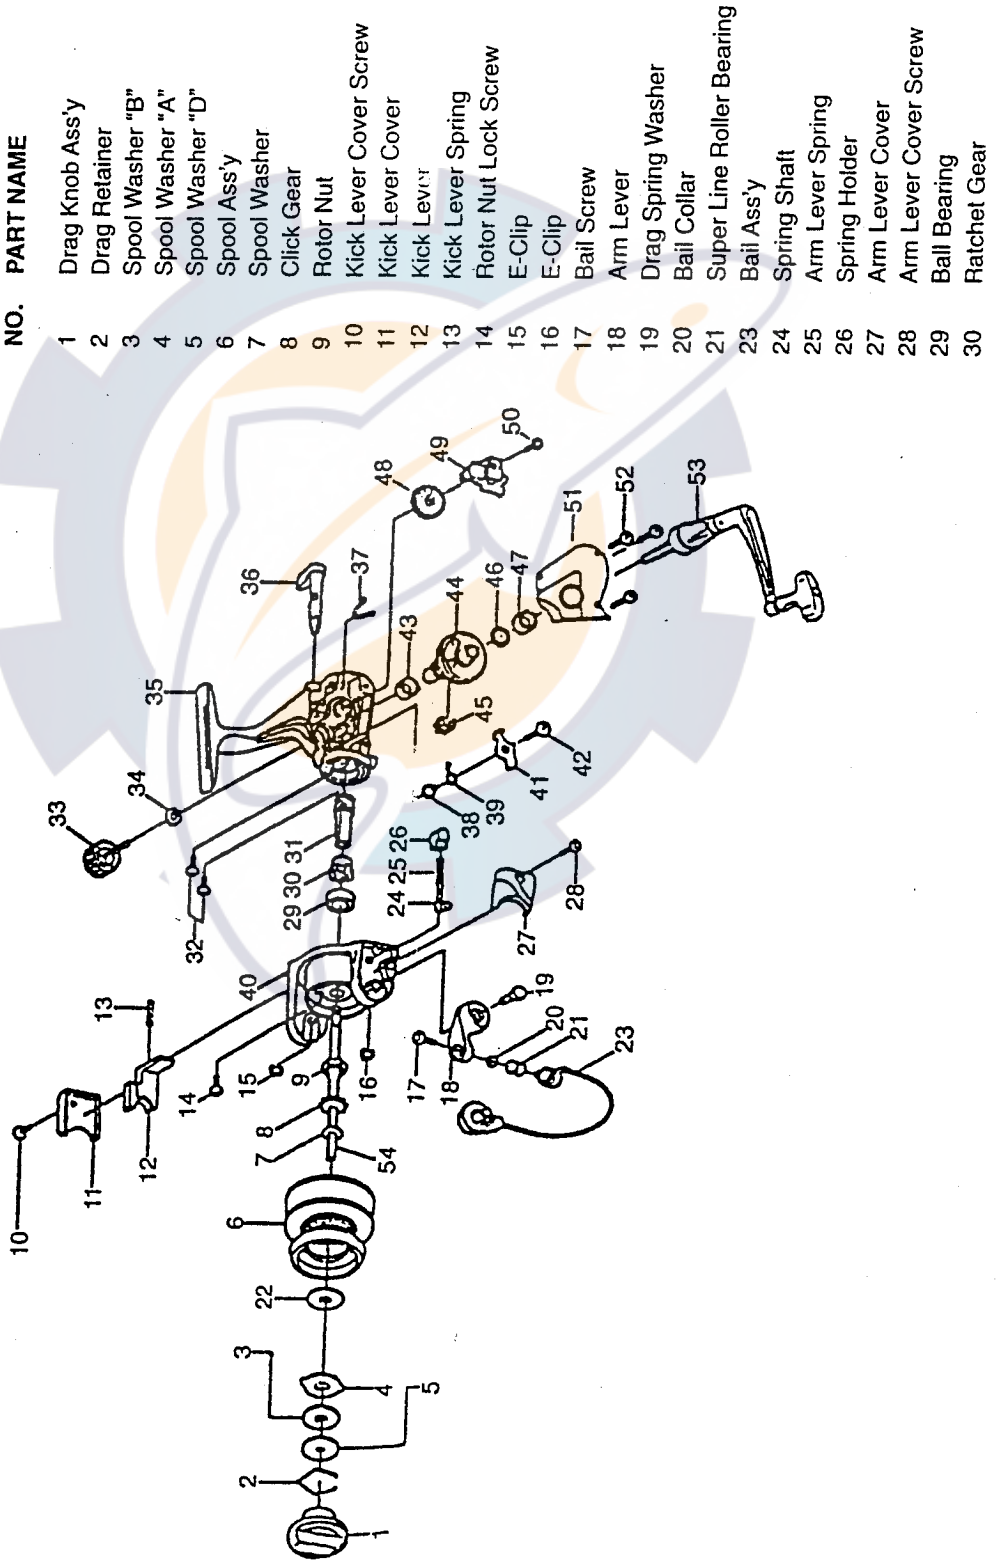

PARTS LIST

NO.	PART NAME	NO.	PART NAME
1	Drag Knob Ass'y	31	Pinion Gear
2	Drag Retainer	32	Bearing Screw
3	Spool Washer "B"	33	Handle Screw Cap
4	Spool Washer "A"	34	Handle Screw Washer
5	Spool Washer "D"	35	Body
6	Spool Ass'y	36	Stopper Lever
7	Spool Washer	37	Stopper Lever Spring
8	Click Gear	38	Stopper Bushing
9	Rotor Nut	39	Stopper Spring
10	Kick Lever Cover Screw	40	Rotor
11	Kick Lever Cover	41	Stopper "B"
12	Kick Lever	42	Stopper Screw
13	Kick Lever Spring	43	Ball Bearing
14	Rotor Nut Lock Screw	44	Drive Gear
15	E-Clip	45	Silent Cam
16	E-Clip	46	Drive Gear Adj. Washer
17	Bail Screw	47	Ball Bearing
18	Arm Lever	48	Oscillation Gear
19	Drag Spring Washer	49	Oscillation Slider
20	Bail Collar	50	Main Shaft Screw
21	Super Line Roller Bearing	51	Body Cover
23	Bail Ass'y	52	Body Cover Screw
24	Spring Shaft	53	Handle Ass'y
25	Arm Lever Spring	54	Main Shaft
26	Spring Holder		
27	Arm Lever Cover		
28	Arm Lever Cover Screw		
29	Ball Bearing		
30	Ratchet Gear		