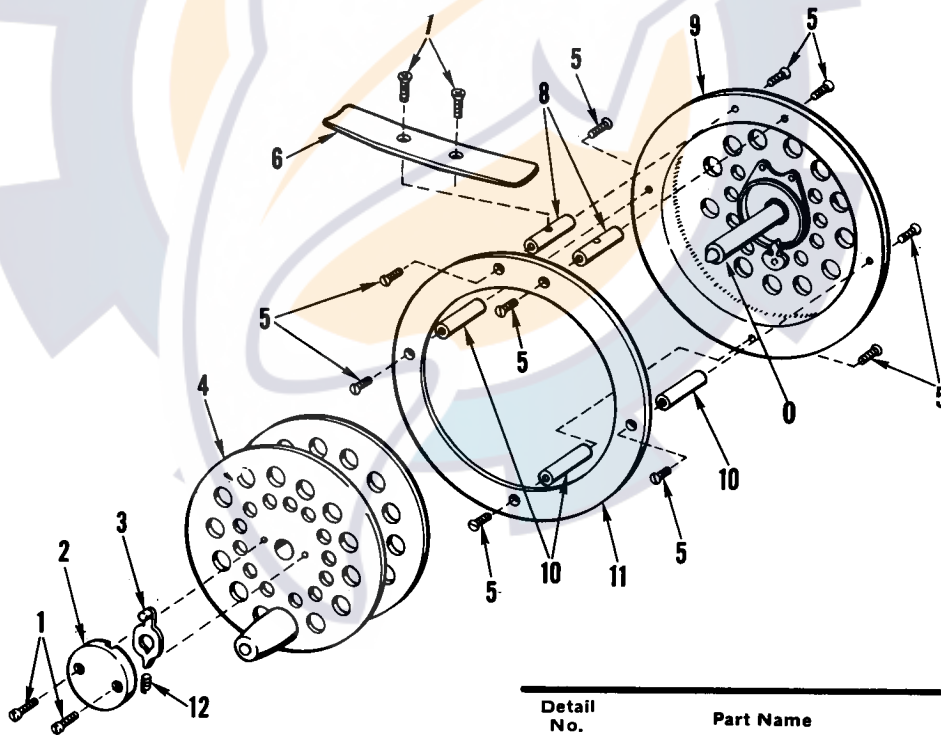

**GLADDING**  
**South Bend Tackle Co., Inc.**  
 Division of **GLADDING** Corporation

**1122**  
 3-31-1122  
**FLY REEL**

Detail No.	Part Name	Part No.	Price
1	Cap Screws	SA1	2@.10
2	Spool Cap	SA2	.15
3	Spool Lock	SA4	.15
4	Spool	SA5	2.75
5	Pillar Screws	SA7	.10
6	Rod Clip	SA9	.45
7	Rod Clip Screws	SA10	.10
8	Bottom Pillars (2)	SA11	.20
9	Back Plate	SA13	1.60
10	Side Pillars (3)	SA15	.20
11	Front Plate	SA17	.60
12	Lock Spring	SA19	.10