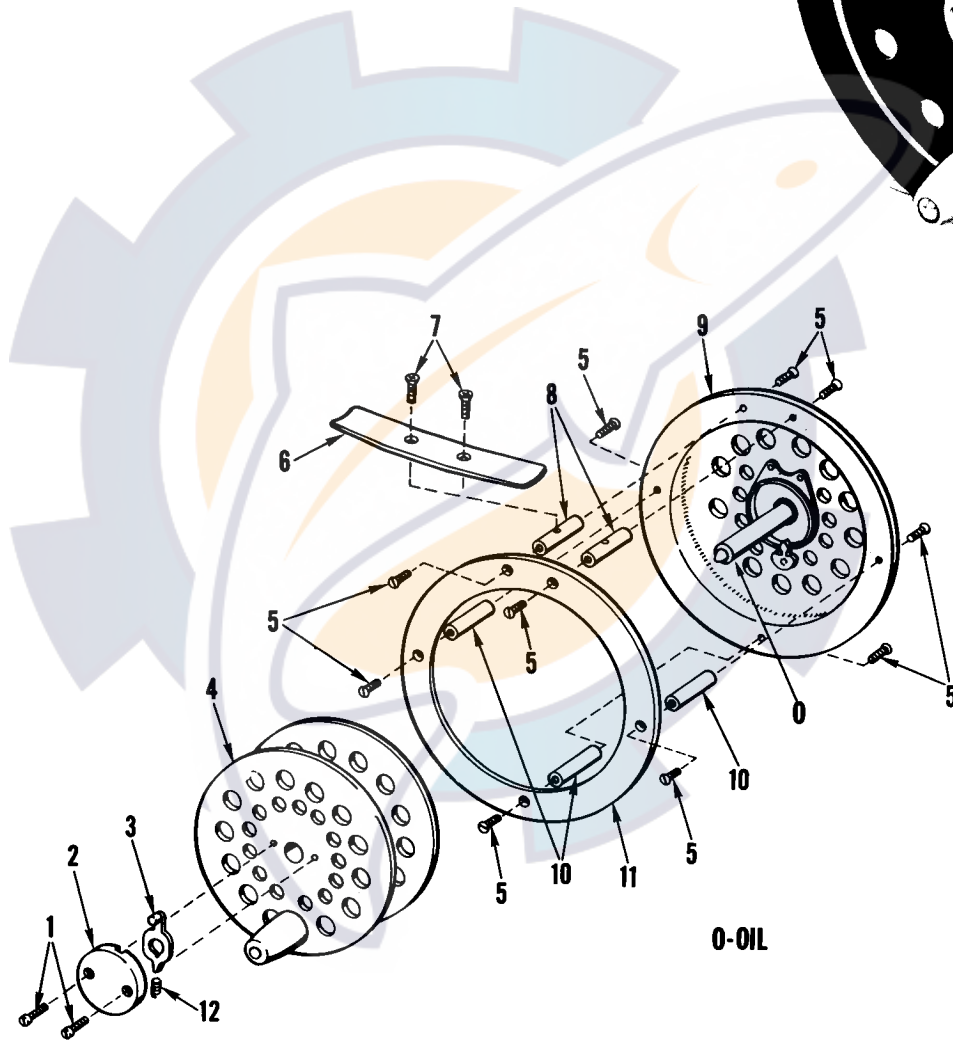

GLADDING
South Bend Tackle Co., Inc.
 Division of **GLADDING** Corporation

1142
 3-31-1142
FLY REEL

Detail No.	Part Name	Part No.	Price
1	Cap Screws	SA1	2@.10
2	Spool Cap	SA3	.15
3	Spool Lock	SA4	.20
4	Spool	SA6	3.00
5	Pillar Screws	SA8	.10
6	Rod Clip R	SA9	.45
7	Rod Clip Screws	SA10	.10
8	Bottom Pillars (2)	SA12	.50
9	Back Plate	SA14	1.75
10	Side Pillars (3)	SA16	.20
11	Front Plate	SA18	.60
12	Lock Spring	SA19	.10