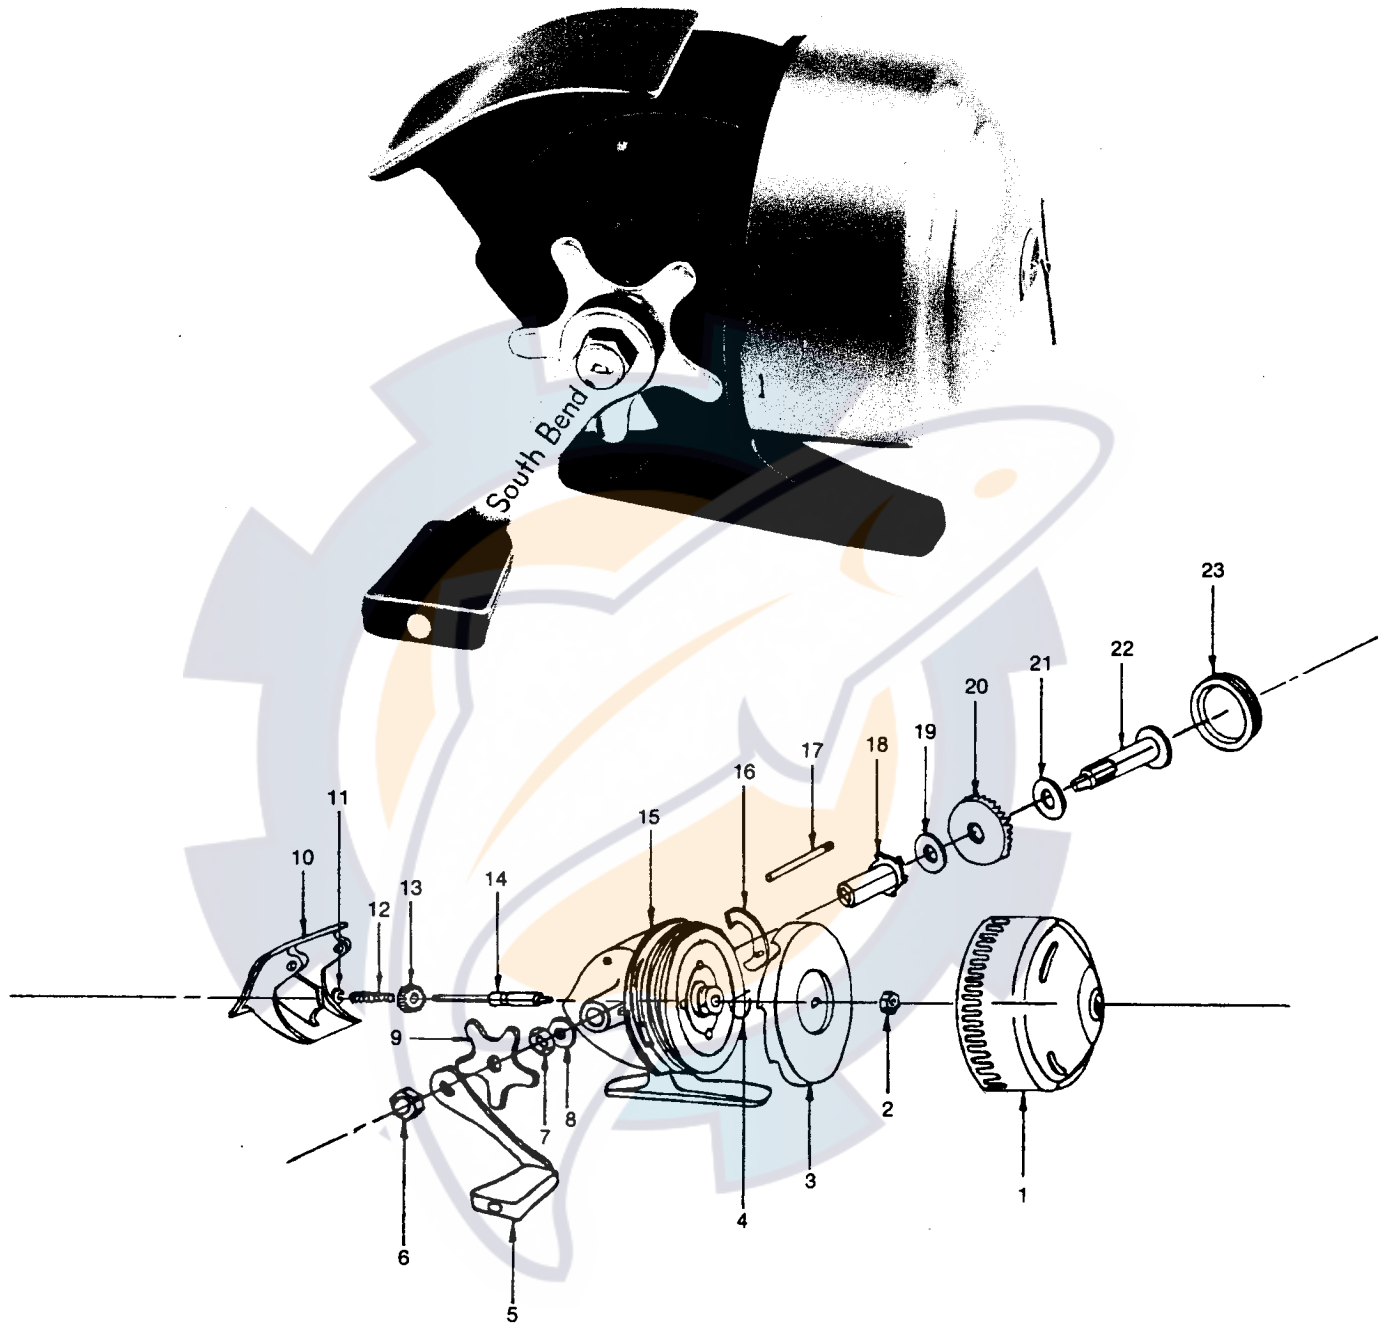

South Bend Tackle Co., Inc.

Division of GLADDING Corporation

SPIN CAST REEL

No. 3-100-125

Detail No.	Part Name	Part No.	Detail No.	Part Name	Part No.
1	Cone Assembly .....	PBA53	13	Pinion Gear .....	PBA13
2	Pickup Housing Nut .....	PBA8	14	Main Shaft .....	PBA12
3	Pickup Housing .....	PBA9	15	Frame Assembly (with line) .....	PBA49
4	Trip Spring .....	PBA11	16	Anti-reverse Pawl .....	PBA21
5	Crank Assembly .....	PBA52	17	Thumb Lever Stud .....	PBA28
6	Crank Nut .....	PBA16	18	Gear Stem Bearing .....	PBA22
7	Drag Tension Washer .....	PBA19	19	Drag Fibre Washer .....	PBA23
8	Gear Stem Washer .....	PBA20	20	Drive Gear .....	PBA24
9	Drag Star .....	PBA18	21	Drag Fibre Washer .....	PBA23
10	Thumb Lever .....	PBA77	22	Gear Stem .....	PBA25
11	Spring Retainer .....	PBA15	23	Side Button .....	PBA51
12	Spring .....	PBA14			