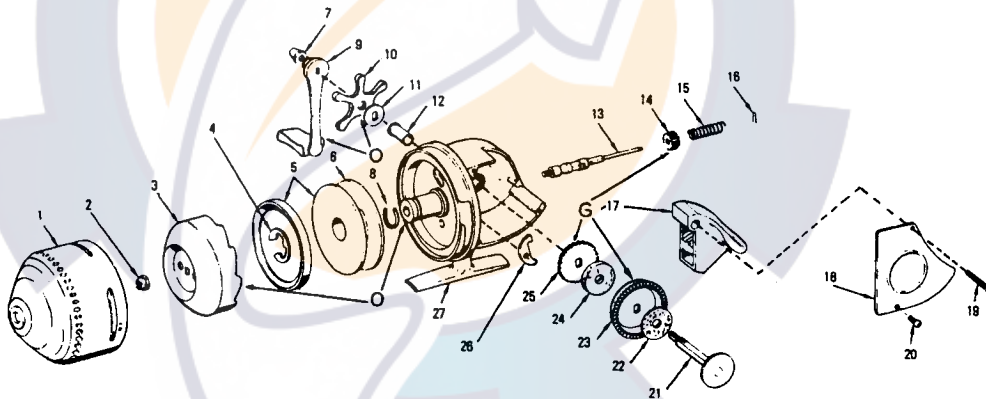

South Bend Tackle Co., Inc.

Division of GLADDING Corporation

SPIN CAST REEL

No. 3-100-165

Detail No.	Part Name	Part No.	Detail No.	Part Name	Part No.
1	Cone	PBA40	14	Pinion	PB78
2	Pickup Housing Nut	PBA47	15	Main Shaft Spring	PB80
3	Pickup Housing	PBA39	16	Retaining Clip	SPB97
4	Spool Retaining Ring	PB55	17	Thumb Lever	SPA38
5	Spool Assembly (Sold with Spool Flange Assembled)	PBA34	18	Cover Plate	PBA38
6	Spool	PBA35	19	Thumb Lever Screw	PBA37
7	Crank Nut	PBA16	20	Cover Plate Screw	PB82
8	Trip Spring	PBA33	21	Gear Stem	PB93
9	Crank Assembly	PB63	22	Friction Washer	PB95
10	Drag Star	PBA31	23	Drive Gear	PB97
11	Tension Washer	PB67	24	Fiber Washer	PB99
12	Gear Stem Bearing	PB69	25	Non-Reverse Ratchet	PBA2
13	Main Shaft	PBA32	26	Non-Reverse Pawl	PBA4
			27	Frame	PBA30