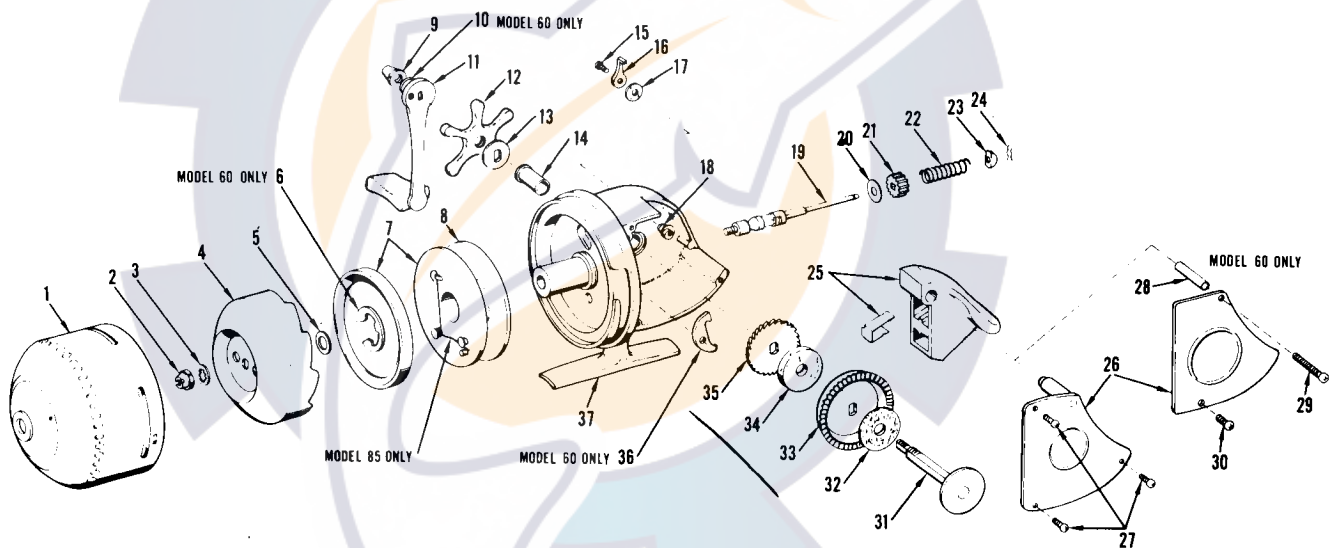

**GLADDING**  
**South Bend Tackle Co., Inc.**  
 Division of GLADDING Corporation

**60**  
 3-100-060

**SPIN CAST REEL**

Detail No.	Part Name	Part No.	Price	Detail No.	Part Name	Part No.	Price
1	Cone	PB46	1.75	22	Main Shaft Spring	PB80	.15
2	Pick-up Housing Nut	PB48	<del>25.20</del>	23	Retaining Clip Washer		.10
3	Lock Washer	PB50	.10	24	Retaining Clip	PB83	.10
4	Pick-up Housing	PB52	1.25	25	Thumb Lever Assembly	PB85	.75
5	Pick-up Washer		.10	26	Cover Plate	PB87	.45
6	Spool Retaining Ring	PB55	.15	28	Thumb Lever Sleeve	PB90	.20
7	Spool Assembly	PB56	2.30	29	Thumb Lever Screw	PB91	.15
9	Crank Nut	PB50	<del>25.20</del>	30	Cover Plate Screw	PB92	2x.15
10	Crank Nut Washer	PB62	.10	31	Gear, Stem	PB93	.50
11	Crank Assembly	PB63	1.20	32	Friction Washer	PB95	.10
12	Drag Star	PB65	.50	33	Drive Gear	PB97	.50
13	Tension Washer	PB67	.15	34	Fiber Washer	PB99	.10
14	Gear Stem Bearing	PB69	.35	35	Non Reverse Ratchet	PBA2	.30
19	Main Shaft	PB75	.50	36	Non Reverse Pawl	PBA4	.30
20	Pinion Washer		.10	37	Frame	PBA5	2.40
21	Pinion	PB78	.30				
					Trips Spring		2.5