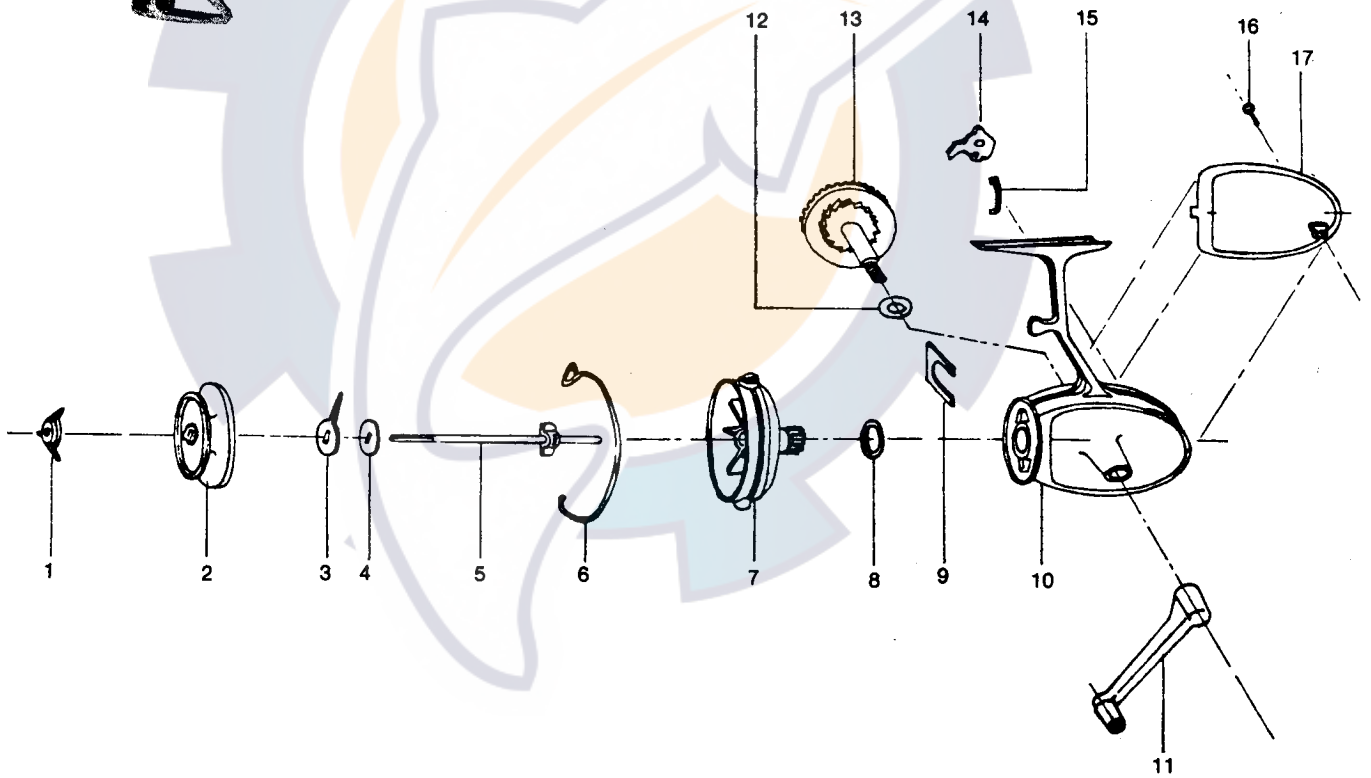

South Bend Tackle Co., Inc.

Division of GLADDING Corporation

SPINNING REEL

No. 3-201-610

Detail No.	Part Name	Part No.	Detail No.	Part Name	Part No.
1	Drag Nut .....	SPE55	10	Frame .....	SPE21
2	Spool Assy. ....	SPE54	11	Crank Assy. ....	SPE33
3	Clicker .....	SPE52	12	Gear Washer .....	SPE29
4	Clicker Washer .....	SPE51	13	Drive Gear .....	SPE31
5	Main Shaft Assy. ....	SPE46	14	Anti-Reverse Pawl .....	SPE25
6	Beil Wire Assy. ....	SPE41	15	Pawl Spring .....	SPE23
7	Pickup Housing .....	SPE44	16	Cover Plate Screw .....	SPE50
8	Pickup Housing Washer .....	SPE34	17	Cover Plate .....	SPE49
9	Pinion Washer .....	SPE47			