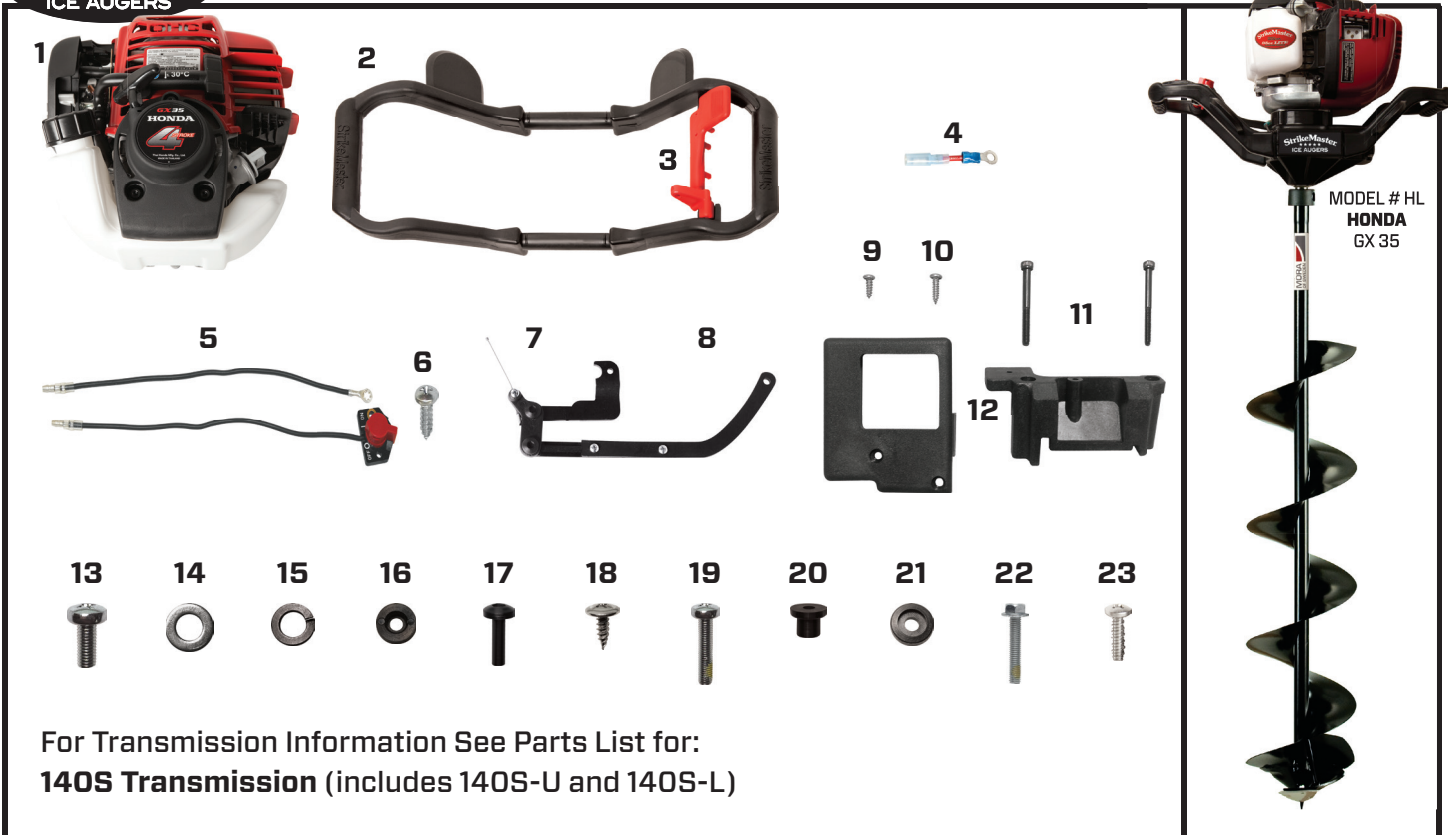

HL - HONDA™ LITE GX 35 2014 Current Model Parts List

For Transmission Information See Parts List for:
140S Transmission (includes 140S-U and 140S-L)

Item Number	Part Number	Description
1	N/A	Honda GX 35 4-Stroke Engine
2	151364C-1	Composite Handle with Lever, Screw and Washer
3	151645	Throttle Lever
4	151415	Stop Switch Wire Lead
5	151401	Stop Switch Assembly
6	410090B	Stop Switch Screw (Requires 2)
7	151520	Throttle Linkage Cable
8	151515-A	Throttle Linkage Assembly (Includes #7)
9	151528	Tab Screw (Short, Top)
10	151524	Tab Screw (Bottom, Long)
11	151523	Base Bolt 5mm x .8 x 50mm SHCS (Requires 2)
12	151516	Exhaust Guard Set (Base & Tab)
13	151521	Throttle Screw
14	151526	Flat Washer
15	151527	Locking Washer
16	410015	Composite Handle Washer
17	410012	Composite Handle Rivet
18	410014	Throttle Linkage Screw-Lever
19	410065	Throttle Linkage Screw-Engine
20	410016	T-Sleeve
21	410013	Throttle Linkage Beveled Washer
22	470840R	Upper Transmission Bolt - 6mm x 1 x 40mm (Requires 4)
23	410011S	Lower Trans Screws HI-Low Cut Philips (Requires 6)