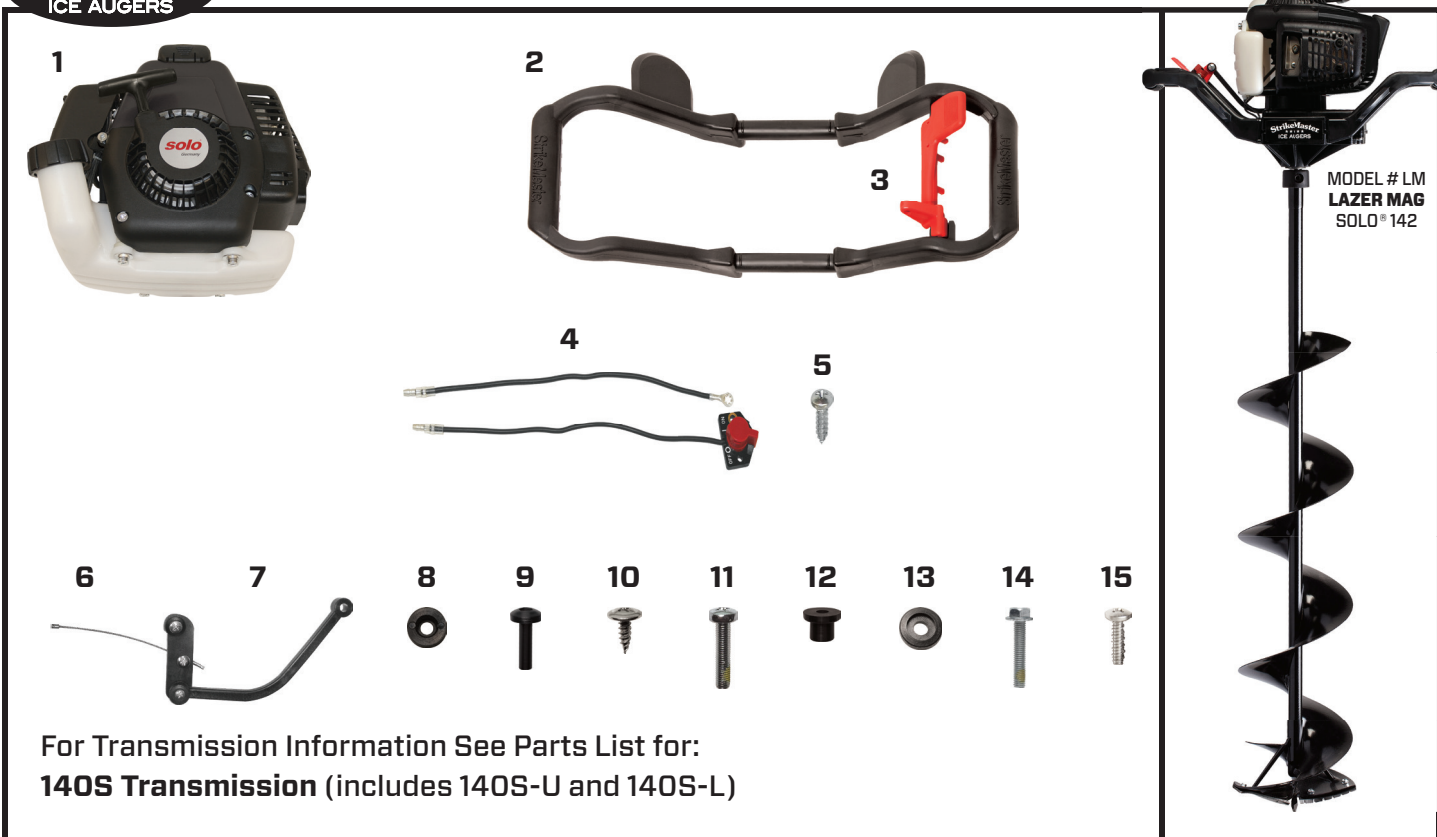

LM - LAZER MAG SOLO® 142 2014 - Current Model Parts List

MODEL # LM
LAZER MAG
SOLO® 142

For Transmission Information See Parts List for:
140S Transmission (includes 140S-U and 140S-L)

Item Number	Part Number	Description
1	N/A	Solo 142 Engine
2	151364C-1	Composite Handle with Lever, Screw and Washer
3	151645	Throttle Lever
4	151401	Stop Switch Assembly
5	410090B	Stop Switch Screw (Requires 2)
6	151505	Throttle Linkage Cable
7	151510-A	Throttle Linkage Assembly (Includes #6)
8	410015	Composite Handle Washer
9	410012	Composite Handle Rivet
10	410014	Throttle Linkage Screw-Lever
11	410065	Throttle Linkage Screw-Engine
12	410016	T-Sleeve
13	410013	Throttle Linkage Beveled Washer
14	470840R	Upper Transmission Bolt - 6mm x 1 x 40mm (Requires 4)
15	410011S	Lower Trans Screws HI-Low Cut Phillips (Requires 6)