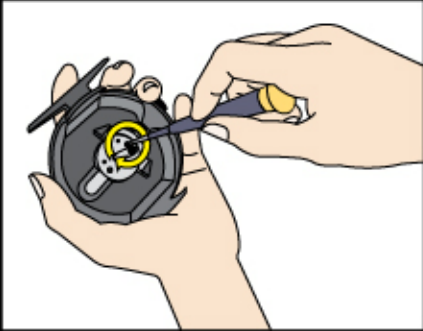

Tibor Light®

Change your reel from left to right hand retrieve in seconds. Using a small screwdriver, simply press the Clutch Pins and rotate 180°.