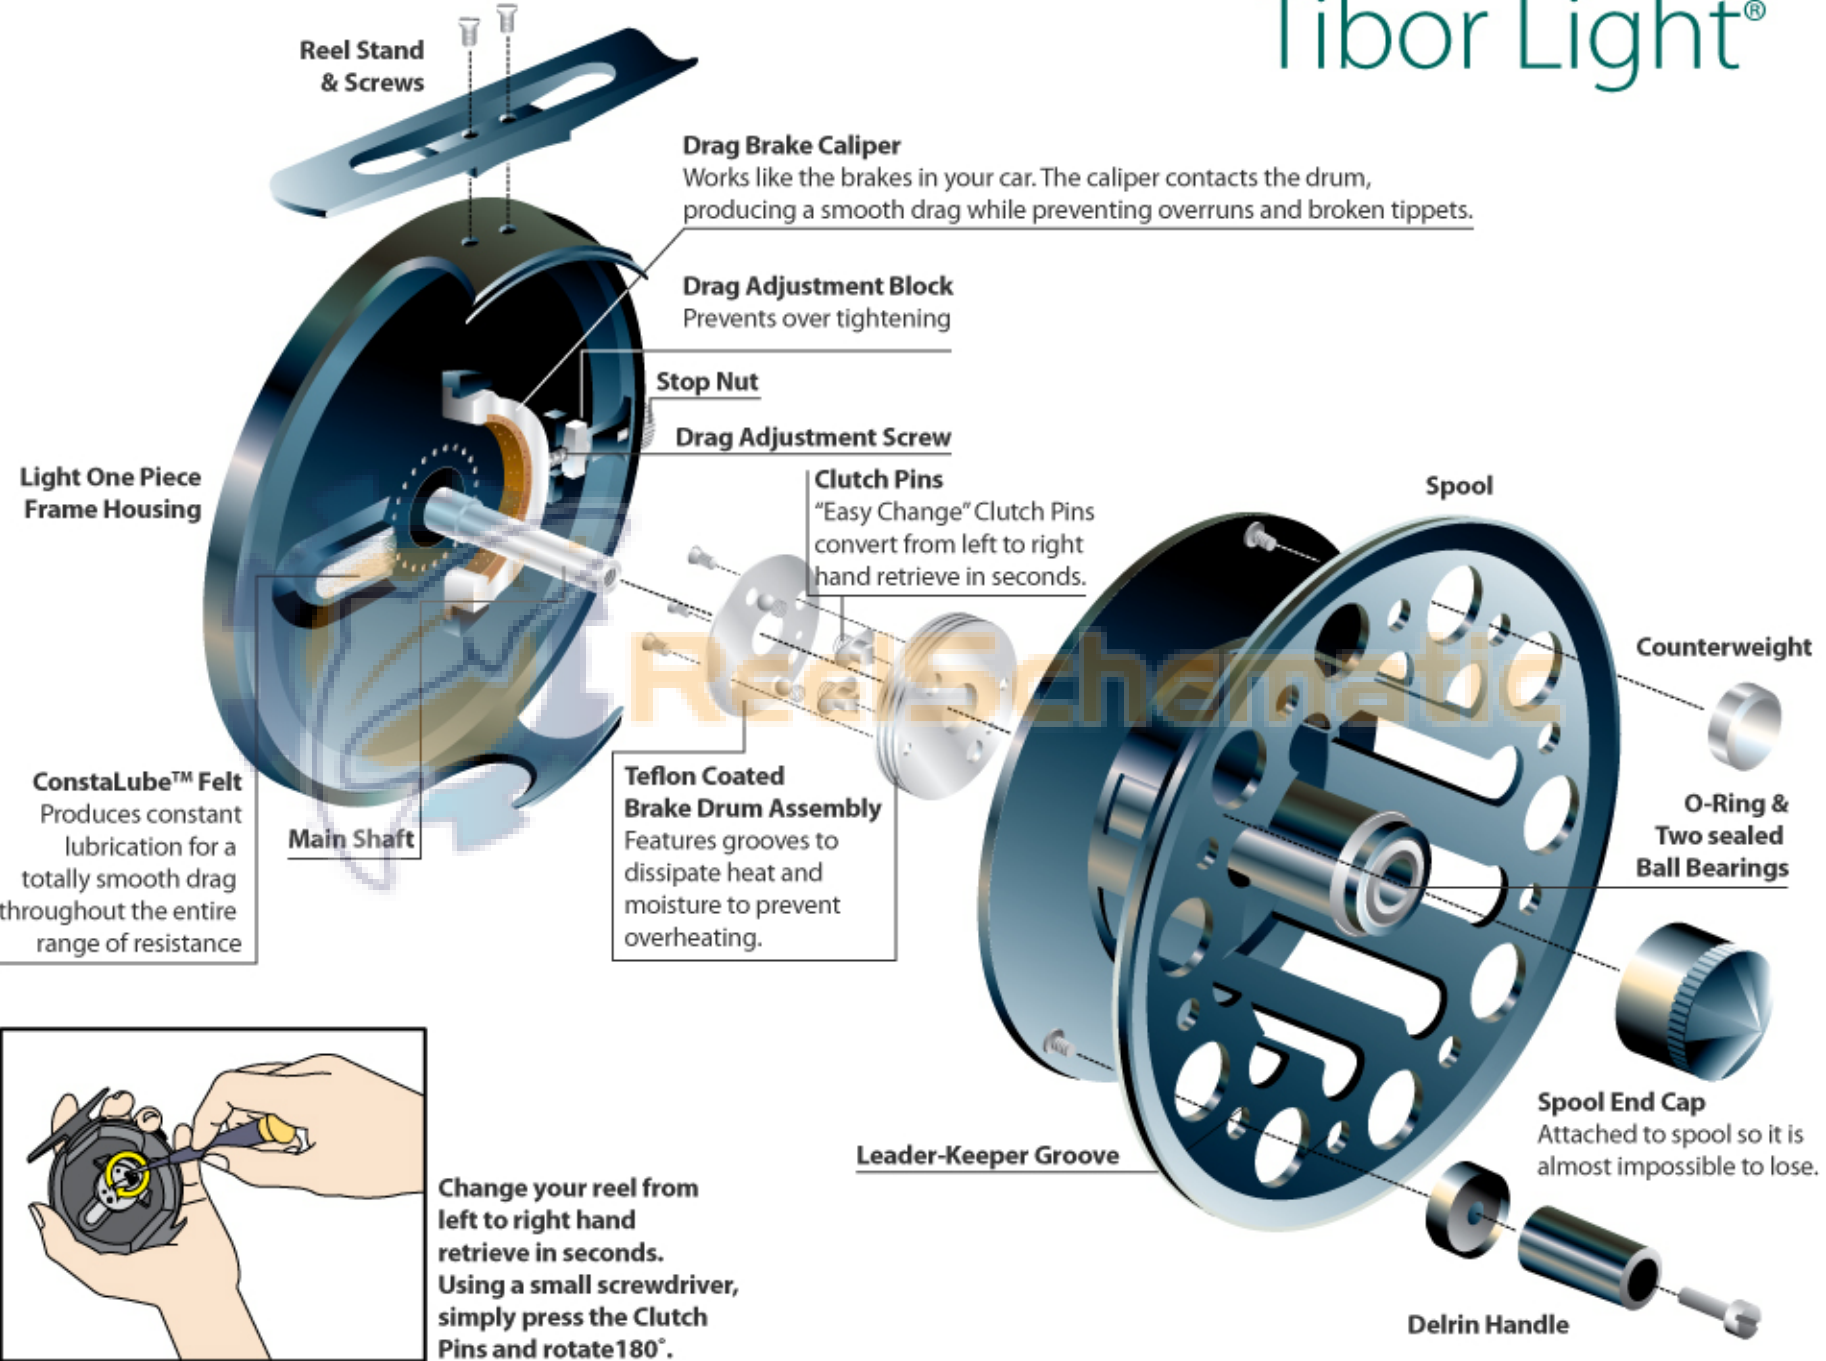

Tibor Light®

Change your reel from left to right hand retrieve in seconds. Using a small screwdriver, simply press the Clutch Pins and rotate 180°.